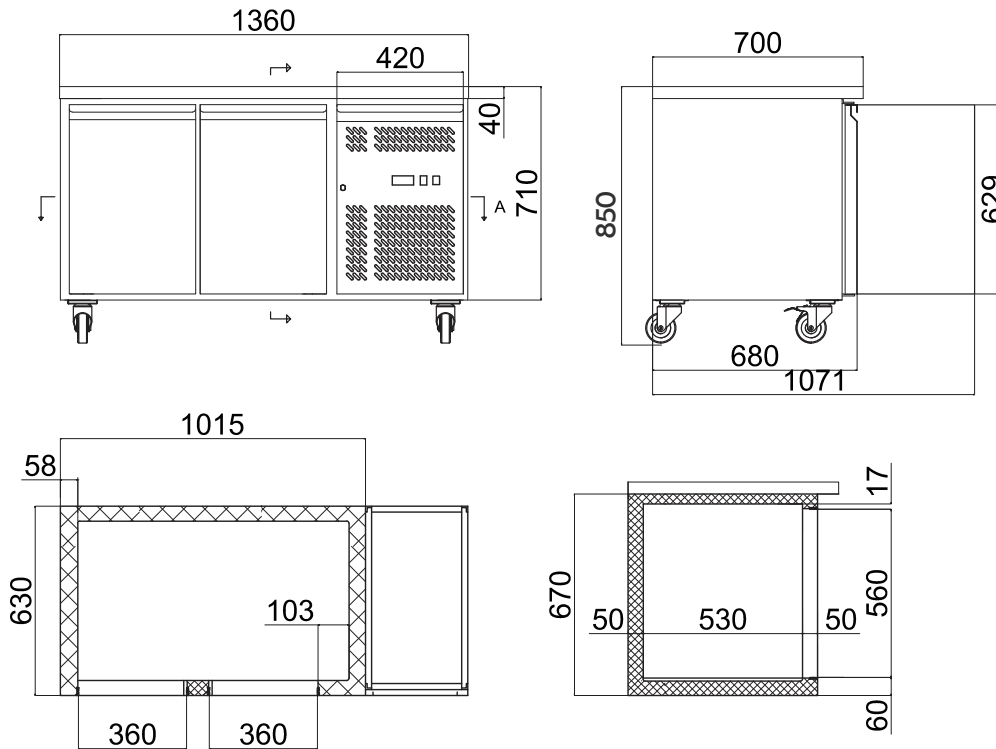

Under Bench Fridge 282L - 2 Doors - Stainless Steel

| Bar Fridges & Freezers

Under Bench Fridge 282L - 2 Doors - Stainless Steel

| Bar Fridges & Freezers

SPECIFICATIONS **DIMENSIONS**

Model Number	UBC1360SD-NR	Cord Length	2.5m	External (mm)	
Part Number	3735204-NR	Colour	Stainless Steel	Width	1360
Volume	282L	Internal Light	No	Depth	700
Unit Weight	110kg	No. of Doors	2	Height	850
Packaged Weight	115kg	Door Type	Solid	Internal (mm)	
Adjustable Temp. Range	+1°C to +5°C	Door Style	Hinged	Width	902
Max. Ambient Temp.	38°C	Door Lock	No	Depth	530
Climate Class	4M1	Self-Closing Door	Yes	Height	589
Energy Consumption	3.024kWh/24h	Door Swing Dimension	371mm	Packaged (mm)	
GEMS Star Rating	4 stars	Total Depth of Door Open	1071mm	Width	1390
Refrigeration Capacity	245W	No. of Shelf Tiers inc base	3	Depth	730
Refrigerant	R600a	Shelf Type	Adjustable	Height	910
Rated Current	2A	Shelves Dimensions	333(w) x 530(d) mm		
Electrical Voltage	220-240V	Temp. Controller	Digital		
Frequency	50Hz	Castors	Yes		
Power Supply	Single Phase	Warranty	5 Years Bromic Extra Care Warranty – Labour and Parts		
Power Plug	1 x 10A				
Plug Location	Bottom Right				