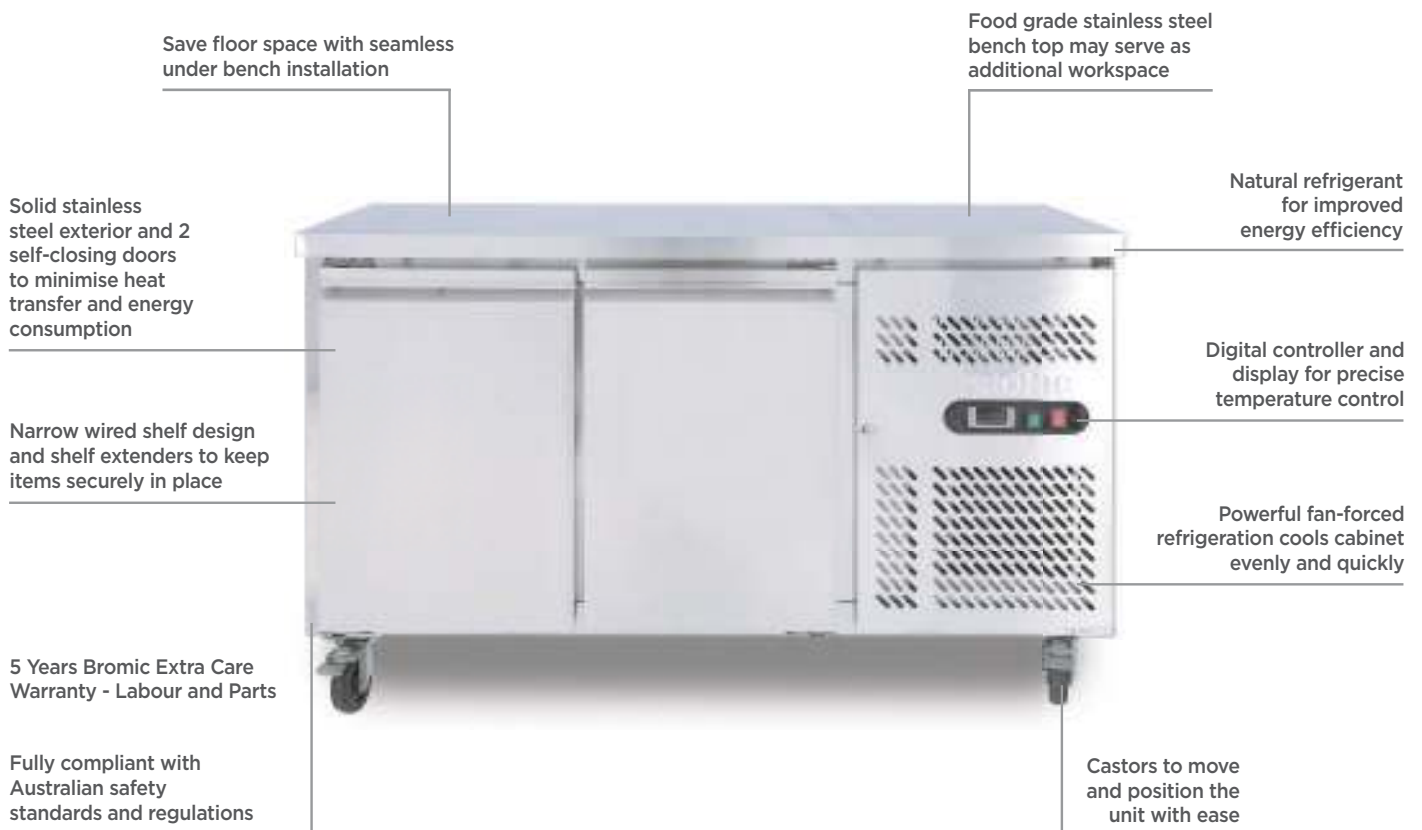

Under Bench Fridge 282L - 2 Doors - Stainless Steel

| Bar Fridges & Freezers

Under Bench Fridge 282L - 2 Doors - Stainless Steel

| Bar Fridges & Freezers

SPECIFICATIONS **DIMENSIONS**

Model Number	UBC1360SD-NR	Cord Length	2.5m	External (mm)	
Part Number	3735204-NR	Colour	Stainless Steel	Width	1360
Volume	282L	Internal Light	No	Depth	700
Unit Weight	110kg	No. of Doors	2	Height	850
Packaged Weight	115kg	Door Type	Solid	Internal (mm)	
Adjustable Temp. Range	+1°C to +5°C	Door Style	Hinged	Width	902
Max. Ambient Temp.	38°C	Door Lock	No	Depth	530
Climate Class	4M1	Self-Closing Door	Yes	Height	589
Energy Consumption	3.024kWh/24h	Door Swing Dimension	371mm	Packaged (mm)	
GEMS Star Rating	4 stars	Total Depth of Door Open	1071mm	Width	1390
Refrigeration Capacity	245W	No. of Shelf Tiers inc base	3	Depth	730
Refrigerant	R600a	Shelf Type	Adjustable	Height	910
Rated Current	2A	Shelves Dimensions	333(w) x 530(d) mm		
Electrical Voltage	220-240V	Temp. Controller	Digital		
Frequency	50Hz	Castors	Yes		
Power Supply	Single Phase	Warranty	5 Years Bromic Extra Care Warranty – Labour and Parts		
Power Plug	1 x 10A				
Plug Location	Bottom Right				