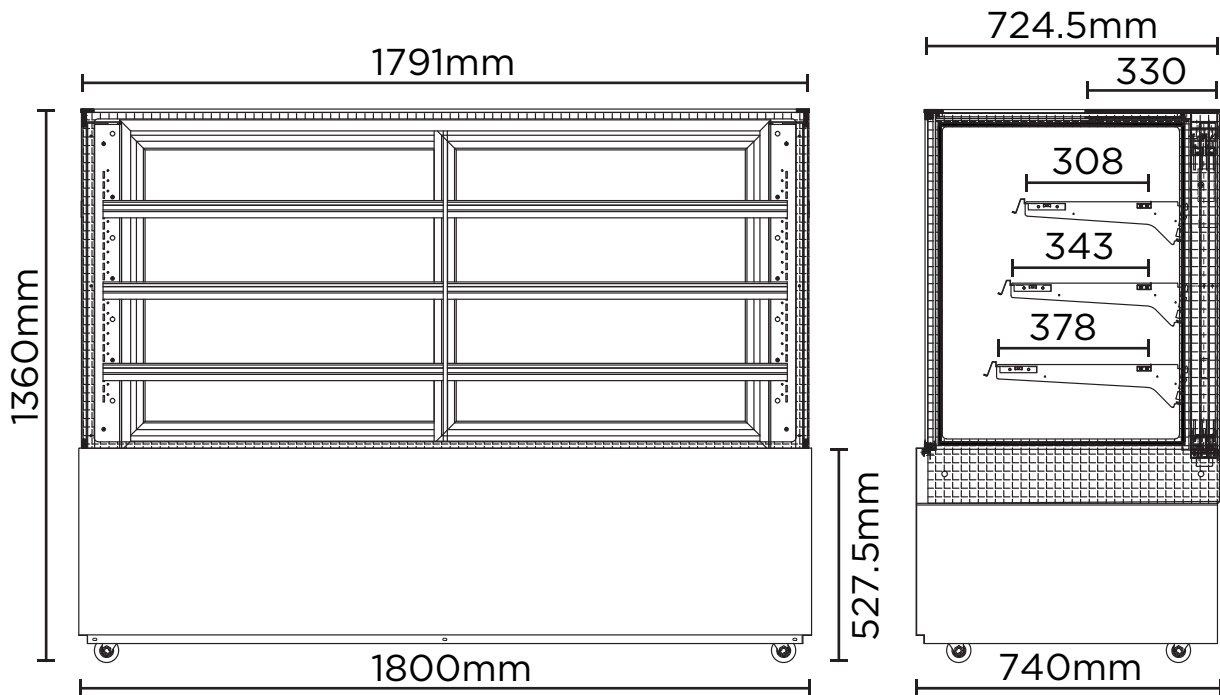

Ambient Food Display 1800mm - 4 Tier

| Food Displays

Ambient Food Display 1800mm - 4 Tier

| Food Displays

SPECIFICATIONS				DIMENSIONS	
Part Number	3736303	No. of Doors	2	External (mm)	
Volume	830L	Door Type	Glass	Width	1800
Unit Weight	238kg	Door Glass Type	Single Glazed	Depth	740
Packaged Weight	248kg	Door Style	Sliding	Height	1360
Rated Current	0.49A	Self-Closing Door	No	Internal (mm)	
Electrical Voltage	220-240V	No. of Shelves Incl. Base Per Door	4	Width	1774
Frequency	50Hz	Shelves Type	Adjustable	Depth	647
Power Supply	Single Phase	Shelf Dimensions	852(w) x 307(d) mm, 852(w) x 342(d) mm, 852(w) x 377(m mm)	Height	828
Power Plug	1 x 10A	Castors	Yes	Packaged (mm)	
Plug Location	Rear, Bottom Right	Warranty	5 Years Bromic Extra Care Warranty - Parts and Labour	Width	1900
Internal Light	LED			Depth	850
				Height	1510