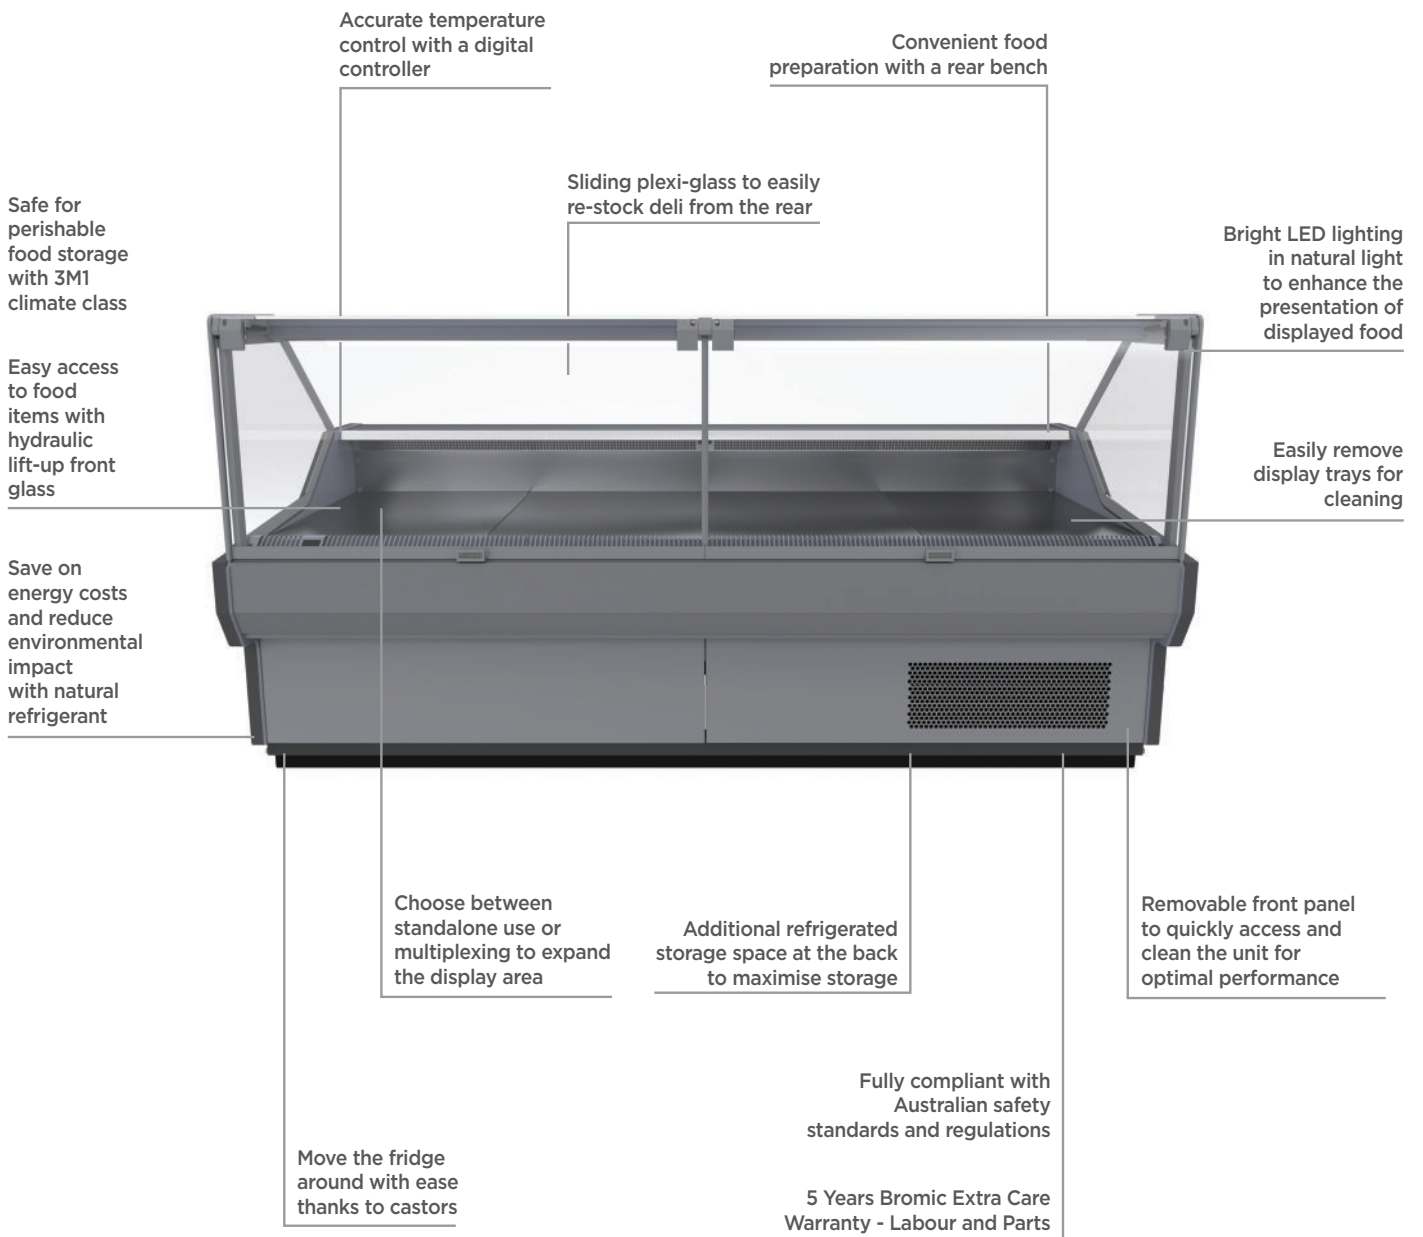

# Square Glass Deli Display 2580mm

| Deli Displays

## Square Glass Deli Display 2580mm

| Deli Displays

Cord Length	2m
Internal Light	LED
Colour Temp.	4000K
Door Lock	No
No. of Doors	3
Door Type	Solid
Door Style	Hinged
Door Swing Dimension	625mm
Total Depth of Door Open	1721mm
Defrost System	Automatic
Temp. Controller	Digital
Rear Storage	Yes
Castors	Yes
Hydraulic Lift-up System	Yes
Front Lifting Glass	Yes
Colour	Grey
Warranty	5 Years Bromic Extra Care Warranty - Labour and Parts

### DIMENSIONS

External (mm)	
Width	2580
Depth	1086
Height	1290
Packaged (mm)	
Width	2650
Depth	1180
Height	1740