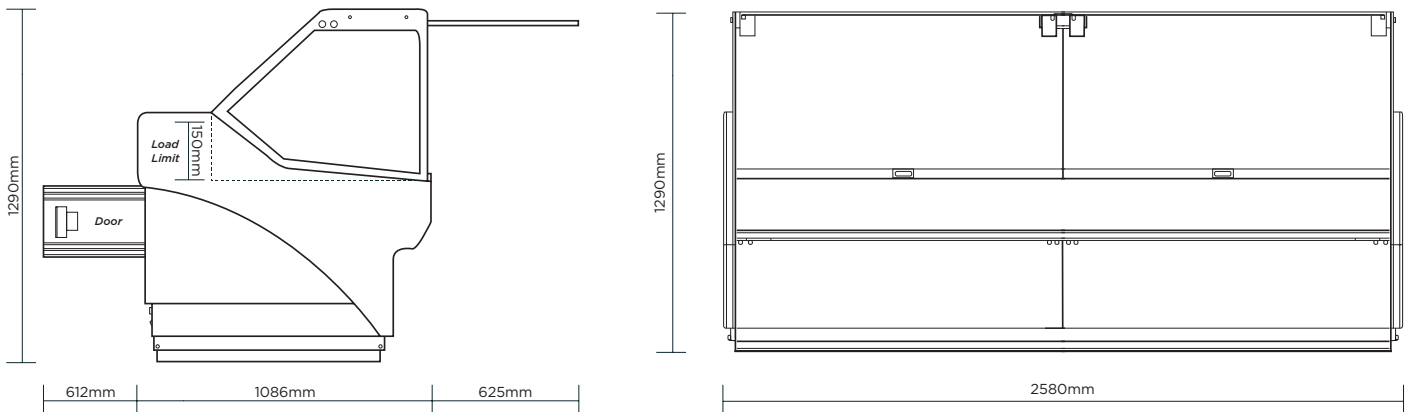

# Square Glass Deli Display 2580mm

| Deli Displays

## Square Glass Deli Display 2580mm

| Deli Displays

### SPECIFICATIONS

Part Number	3335633
Volume	703L
Unit Weight	381kg
Packaged Weight	397kg
Adjustable Temp. Range	-1 to 10°C
Max. Ambient Temp. Range	25°C
Climate Class	3M1
Energy Consumption	11.6kWh/24h
Refrigeration Capacity	759W
Refrigerant	R290
Air-Circulation	Fan Forced
Rated Current	3.30A
Electrical Voltage	220-240V
Frequency	50Hz
Power Supply	Single Phase
Power Plug	1 x 10A
Plug Location	Rear, bottom left

### DIMENSIONS

External (mm)	
Width	2580
Depth	1086
Height	1290
Packaged (mm)	
Width	2650
Depth	1180
Height	1740