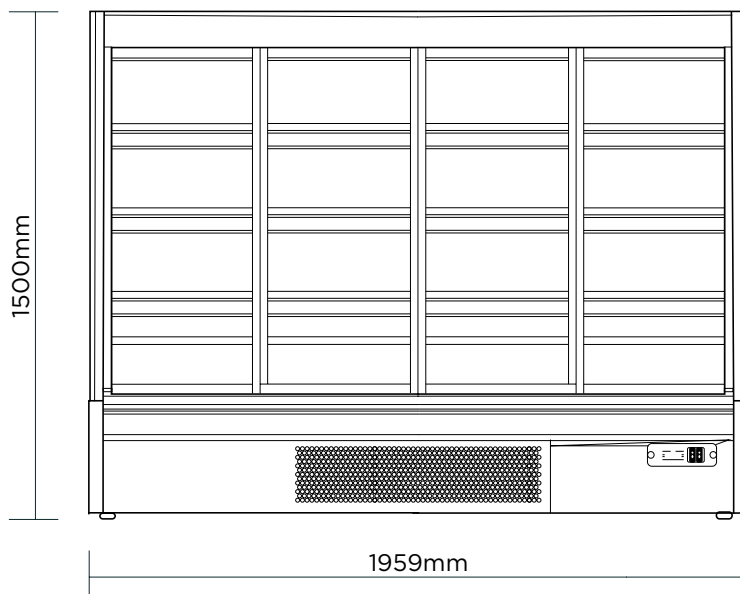

# Semi Vertical Display Fridge 1875mm - 4 Doors - Hinged

| Multideck Display Fridges

# Semi Vertical Display Fridge 1875mm - 4 Doors - Hinged

Multideck Display Fridges

## SPECIFICATIONS

Model Number	SVM1875HD-NR
Part Number	3335641-NR
Volume	664L
Unit Weight	240kg
Packaged Weight	265kg
Total Display Area	2.69m <sup>2</sup>
Adjustable Temp. Range	-1°C to +10°C
Max. Ambient Temp.	25°C
Climate Class	3M1
Energy Consumption	4.6kWh/24h
GEMS Star Rating	9 stars
Refrigeration Capacity	829W
Refrigerant	R290
Air Circulation	Fan Forced
Rated Current	3.60A
Electrical Voltage	220-240V
Frequency	50Hz
Power Supply	Single Phase
Plug Supplied	1 X 10A

## DIMENSIONS

	External (mm)
Width	1959
Depth	775
Height	1500
	Internal (mm)
Width	1875
Depth	400
Height	1050
	Packaged (mm)
Width	2000
Depth	865
Height	1950