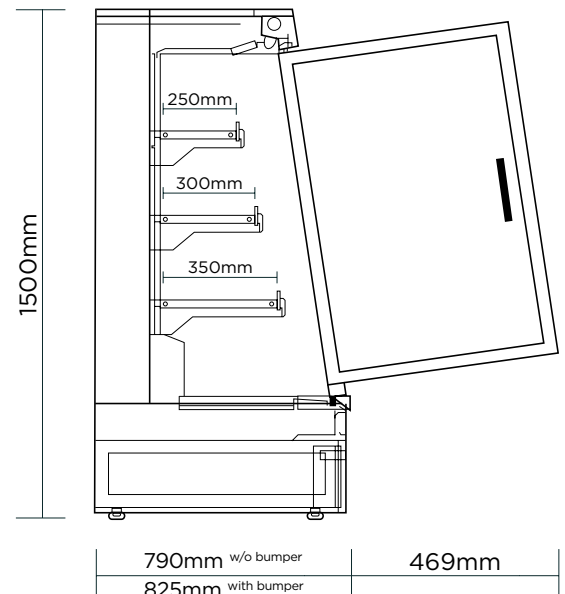

# Semi Vertical Display Fridge 1875mm - 4 Doors - Hinged

Multideck Display Fridges

## SPECIFICATIONS

Model Number	SVM1875HD-NR
Part Number	3335641-NR
Volume	664L
Unit Weight	240kg
Packaged Weight	265kg
Total Display Area	2.69m <sup>2</sup>
Adjustable Temp. Range	-1°C to +10°C
Max. Ambient Temp.	25°C
Climate Class	3M1
Energy Consumption	4.6kWh/24h
GEMS Star Rating	9 stars
Refrigeration Capacity	829W
Refrigerant	R290
Air Circulation	Fan Forced
Rated Current	3.60A
Electrical Voltage	220-240V
Frequency	50Hz
Power Supply	Single Phase
Plug Supplied	1 X 10A

Plug Location	Rear
Cord Length	2m
Colour	Black
Internal Light	LED
Colour Temperature	4000K
No. of Doors	4
Door Type	Glass
Door Style	Hinged
Door Lock	No
Self-Closing Door	Yes
Door Swing Dimensions	425mm
Total Depth of Door Open	1165mm
No of Shelf Tiers inc Base	4
Shelf Type	Adjustable
Shelves Dimensions	250(d), 300(d), 350(d) mm
Temp. Controller	Digital
Air Curtain	Yes
Castors	Yes
Warranty	2 Years Bromic Extra Care Warranty - Labour and Parts

## DIMENSIONS

	External (mm)
Width	1959
Depth	775
Height	1500
	Internal (mm)
Width	1875
Depth	400
Height	1050
	Packaged (mm)
Width	2000
Depth	865
Height	1950