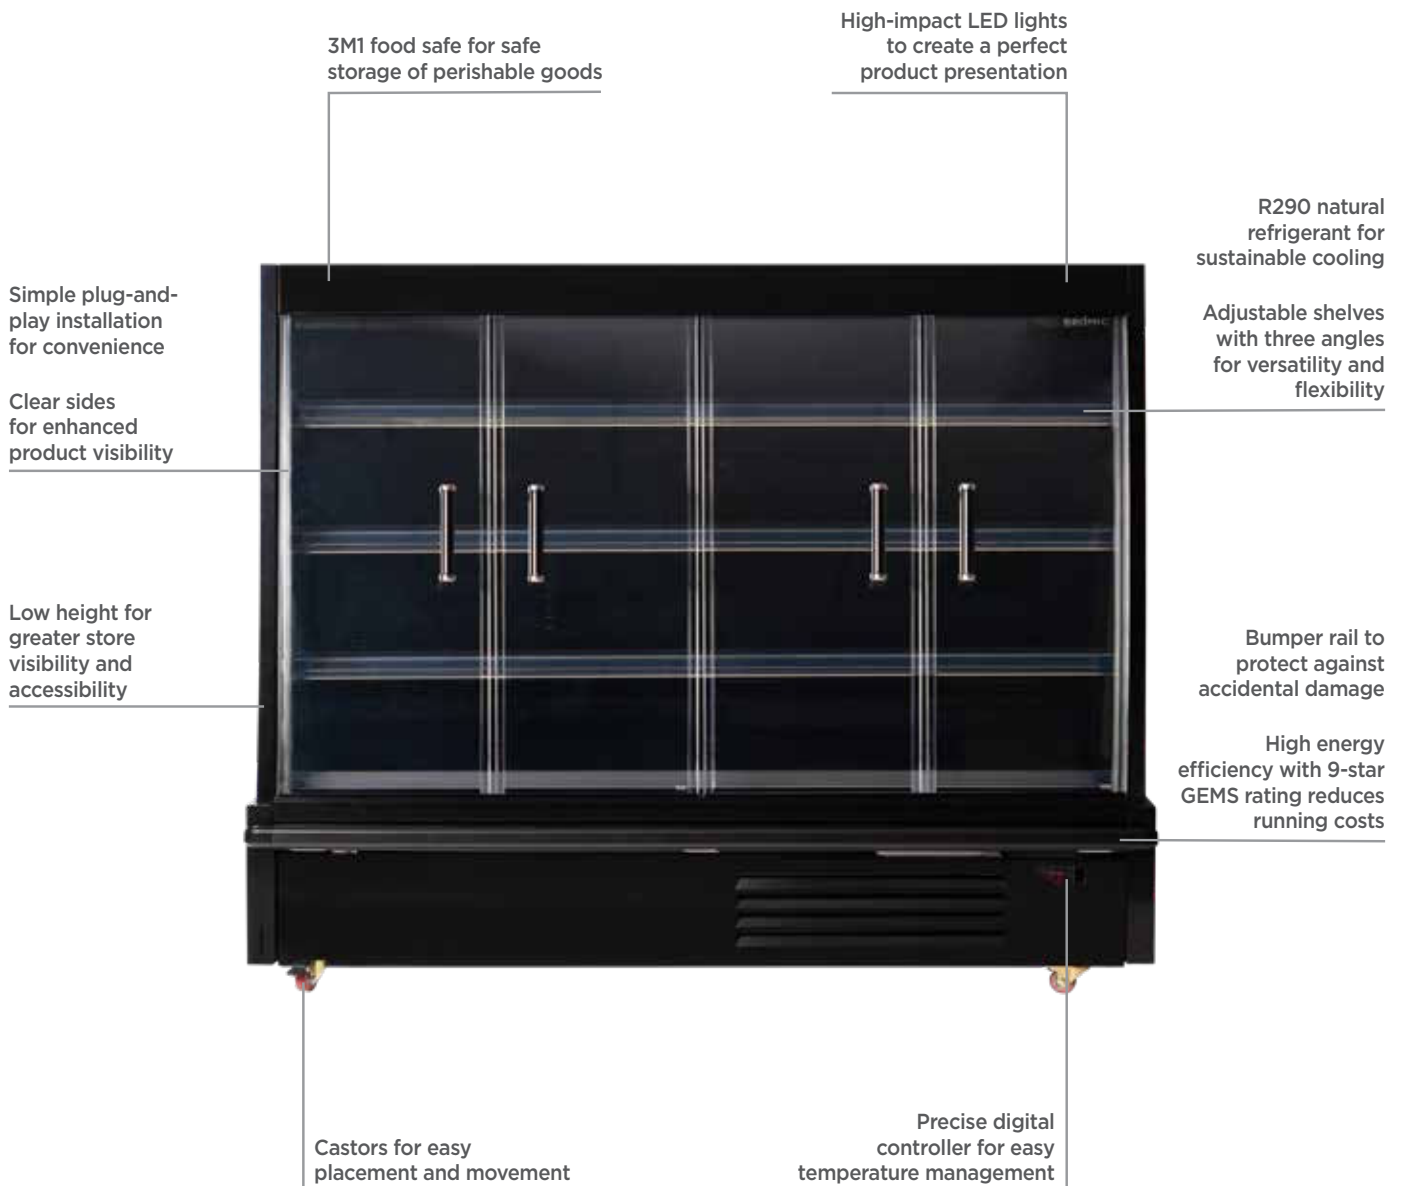

# Semi Vertical Display Fridge 1875mm - 4 Doors - Hinged

| Multideck Display Fridges

# Semi Vertical Display Fridge 1875mm - 4 Doors - Hinged

Multideck Display Fridges

Plug Location	Rear
Cord Length	2m
Colour	Black
Internal Light	LED
Colour Temperature	4000K
No. of Doors	4
Door Type	Glass
Door Style	Hinged
Door Lock	No
Self-Closing Door	Yes
Door Swing Dimensions	425mm
Total Depth of Door Open	1165mm
No of Shelf Tiers inc Base	4
Shelf Type	Adjustable
Shelves Dimensions	250(d), 300(d), 350(d) mm
Temp. Controller	Digital
Air Curtain	Yes
Castors	Yes
Warranty	2 Years Bromic Extra Care Warranty - Labour and Parts

## DIMENSIONS

	External (mm)
Width	1959
Depth	775
Height	1500
	Internal (mm)
Width	1875
Depth	400
Height	1050
	Packaged (mm)
Width	2000
Depth	865
Height	1950