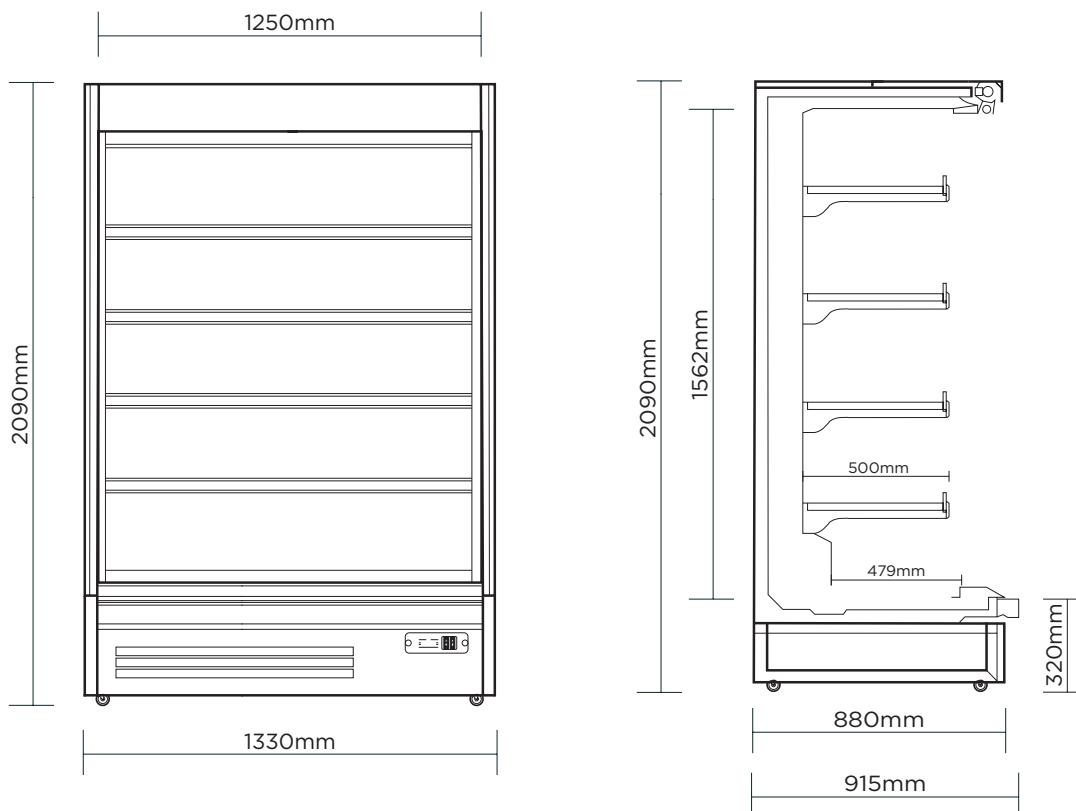

Full Height Multideck Fridge 1250mm - Open Display

| Multideck Display Fridges

*The image is meant solely for illustrative purposes and may not provide an accurate representation of the unit.

Full Height Multideck Fridge 1250mm - Open Display

| Multideck Display Fridges

SPECIFICATIONS

Model Number	FHM1250-NR
Part Number	3335650-NR
Volume	814L
Unit Weight	336kg
Packaged Weight	370kg
Total Display Area	2.73m ²
Adjustable Temp. Range	-1°C to +10°C
Max. Ambient Temp.	25°C
Climate Class	3M1
Energy Consumption	16.9kWh/24h
GEMS Star Rating	4 stars
Refrigeration Capacity	1058W
Refrigerant	R290
Air Circulation	Fan Forced
Rated Current	4.6A
Electrical Voltage	230V

Frequency	50Hz
Power Supply	Single Phase
Plug Supplied	1 x 10A
Plug Location	Rear, bottom left
Cord Length	2m
Colour	Black
Internal Light	LED
Colour Temperature	4000K
No of Shelf Tiers incl. Base	5
Shelf Type	Adjustable height and angle
Shelves Dimensions	1250(w) x 500(d) mm
Temp. Controller	Digital
Air Curtain	Yes
Castors	Yes
Warranty	2 Years Bromic Extra Care Warranty - Labour and Parts

DIMENSIONS

	External (mm)
Width	1330
Depth	915
Height	2090
	Internal (mm)
Width	1250
Depth	680
Height	1562
	Packaged (mm)
Width	1500
Depth	980
Height	2350