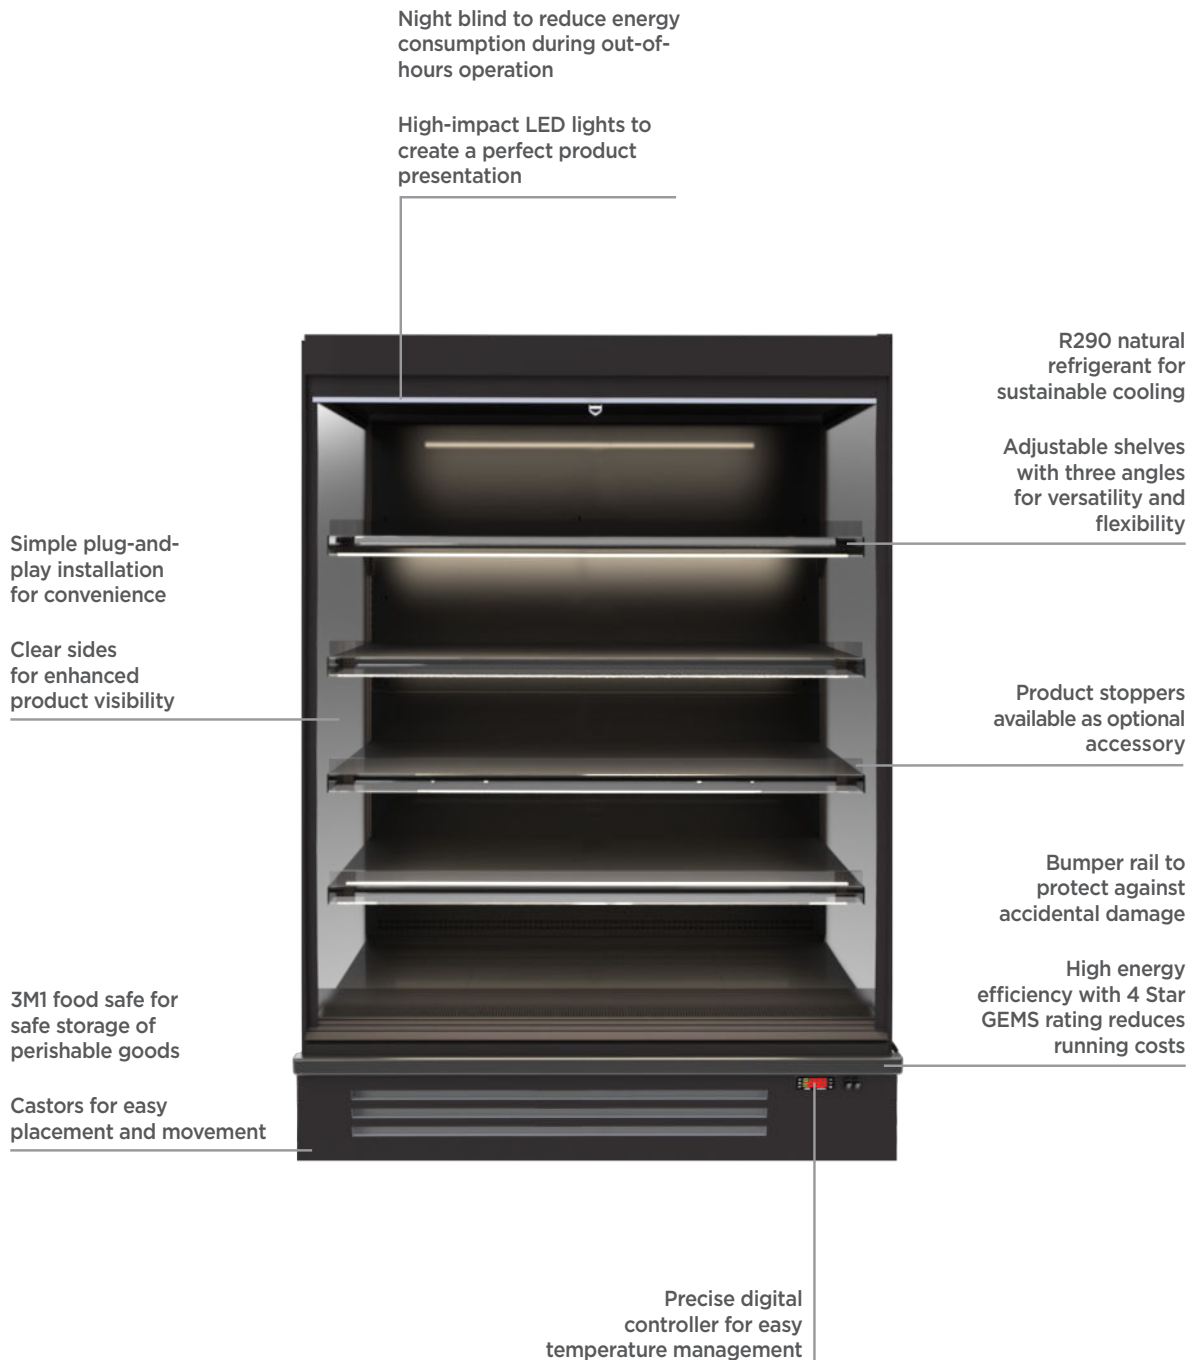

Full Height Multideck Fridge 1250mm - Open Display

| Multideck Display Fridges

*The image is meant solely for illustrative purposes and may not provide an accurate representation of the unit.

Full Height Multideck Fridge 1250mm - Open Display

| Multideck Display Fridges

SPECIFICATIONS

Model Number	FHM1250-NR
Part Number	3335650-NR
Volume	814L
Unit Weight	336kg
Packaged Weight	370kg
Total Display Area	2.73m ²
Adjustable Temp. Range	-1°C to +10°C
Max. Ambient Temp.	25°C
Climate Class	3M1
Energy Consumption	16.9kWh/24h
GEMS Star Rating	4 stars
Refrigeration Capacity	1058W
Refrigerant	R290
Air Circulation	Fan Forced
Rated Current	4.6A
Electrical Voltage	230V

Frequency	50Hz
Power Supply	Single Phase
Plug Supplied	1 x 10A
Plug Location	Rear, bottom left
Cord Length	2m
Colour	Black
Internal Light	LED
Colour Temperature	4000K
No of Shelf Tiers incl. Base	5
Shelf Type	Adjustable height and angle
Shelves Dimensions	1250(w) x 500(d) mm
Temp. Controller	Digital
Air Curtain	Yes
Castors	Yes
Warranty	2 Years Bromic Extra Care Warranty - Labour and Parts

DIMENSIONS

	External (mm)
Width	1330
Depth	915
Height	2090
	Internal (mm)
Width	1250
Depth	680
Height	1562
	Packaged (mm)
Width	1500
Depth	980
Height	2350