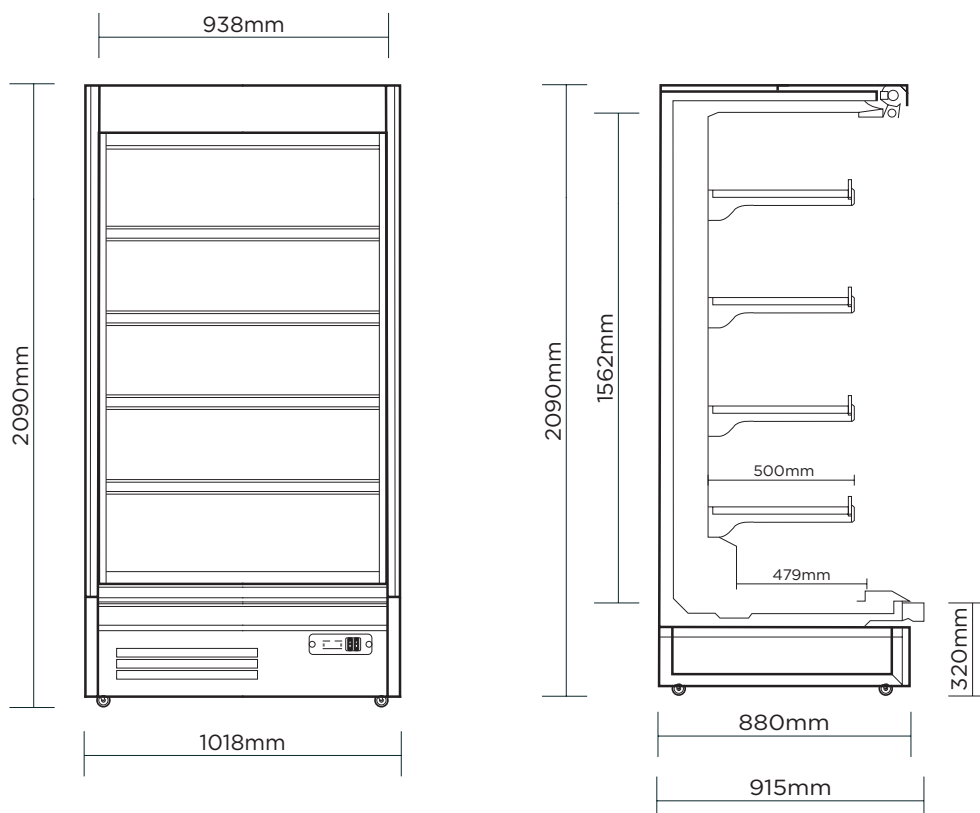

Full Height Multideck Fridge 938mm - Open Display

| Multideck Display Fridges

*The image is meant solely for illustrative purposes and may not provide an accurate representation of the unit.

Full Height Multideck Fridge 938mm - Open Display

| Multideck Display Fridges

SPECIFICATIONS

Model Number	FHM1000-NR
Part Number	3335649-NR
Volume	611L
Unit Weight	270kg
Packaged Weight	300kg
Total Display Area	2.16m ²
Adjustable Temp. Range	-1°C to +10°C
Max. Ambient Temp.	25°C
Climate Class	3M1
Energy Consumption	21.6kWh/24h
GEMS Star Rating	4 stars
Refrigeration Capacity	809W
Refrigerant	R290
Air Circulation	Fan Forced
Rated Current	3.52A
Electrical Voltage	230V

Frequency	50Hz
Power Supply	Single Phase
Plug Supplied	1 x 10A
Plug Location	Rear, bottom left
Cord Length	2m
Colour	Black
Internal Light	LED
Colour Temperature	4000K
No of Shelf Tiers incl. Base	5
Shelf Type	Adjustable height and angle
Shelves Dimensions	938(w) x 500(d) mm
Temp. Controller	Digital
Air Curtain	Yes
Castors	Yes
Warranty	2 Years Bromic Extra Care Warranty - Labour and Parts

DIMENSIONS

	External (mm)
Width	1018
Depth	915
Height	2090
	Internal (mm)
Width	938
Depth	680
Height	1562
	Packaged (mm)
Width	1188
Depth	980
Height	2350