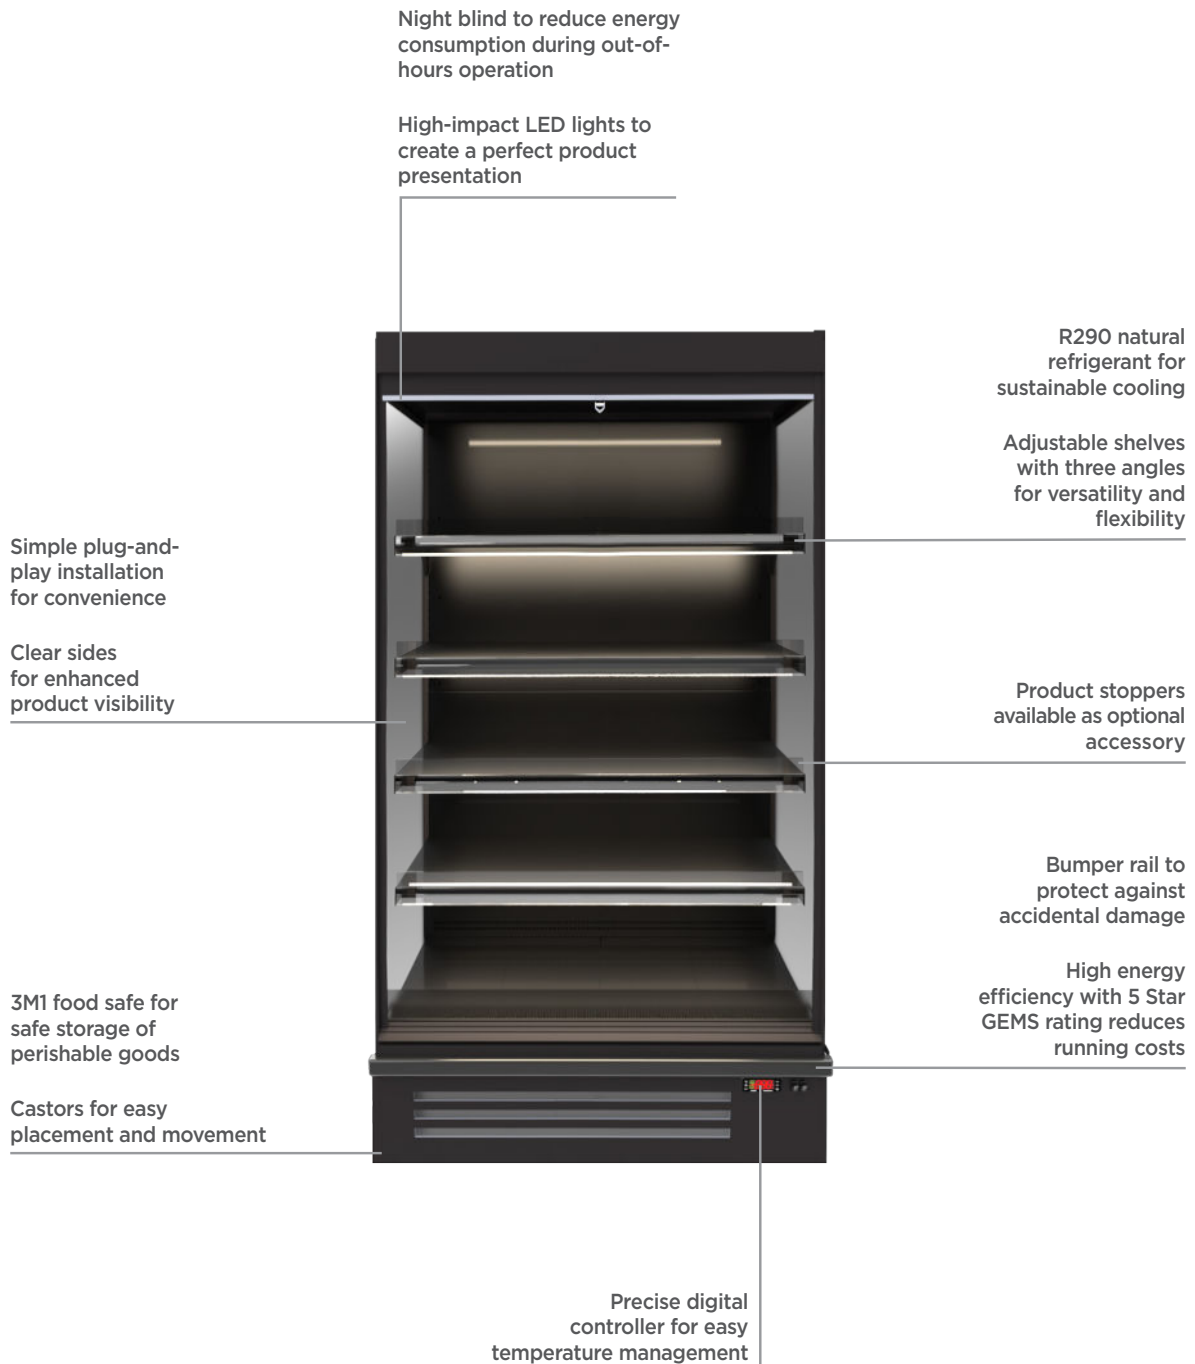

Full Height Multideck Fridge 938mm - Open Display

| Multideck Display Fridges

*The image is meant solely for illustrative purposes and may not provide an accurate representation of the unit.

Full Height Multideck Fridge 938mm - Open Display

| Multideck Display Fridges

SPECIFICATIONS

Model Number	FHM1000-NR
Part Number	3335649-NR
Volume	611L
Unit Weight	270kg
Packaged Weight	300kg
Total Display Area	2.16m ²
Adjustable Temp. Range	-1°C to +10°C
Max. Ambient Temp.	25°C
Climate Class	3M1
Energy Consumption	21.6kWh/24h
GEMS Star Rating	4 stars
Refrigeration Capacity	809W
Refrigerant	R290
Air Circulation	Fan Forced
Rated Current	3.52A
Electrical Voltage	230V

Frequency	50Hz
Power Supply	Single Phase
Plug Supplied	1 x 10A
Plug Location	Rear, bottom left
Cord Length	2m
Colour	Black
Internal Light	LED
Colour Temperature	4000K
No of Shelf Tiers incl. Base	5
Shelf Type	Adjustable height and angle
Shelves Dimensions	938(w) x 500(d) mm
Temp. Controller	Digital
Air Curtain	Yes
Castors	Yes
Warranty	2 Years Bromic Extra Care Warranty - Labour and Parts

DIMENSIONS

	External (mm)
Width	1018
Depth	915
Height	2090
	Internal (mm)
Width	938
Depth	680
Height	1562
	Packaged (mm)
Width	1188
Depth	980
Height	2350