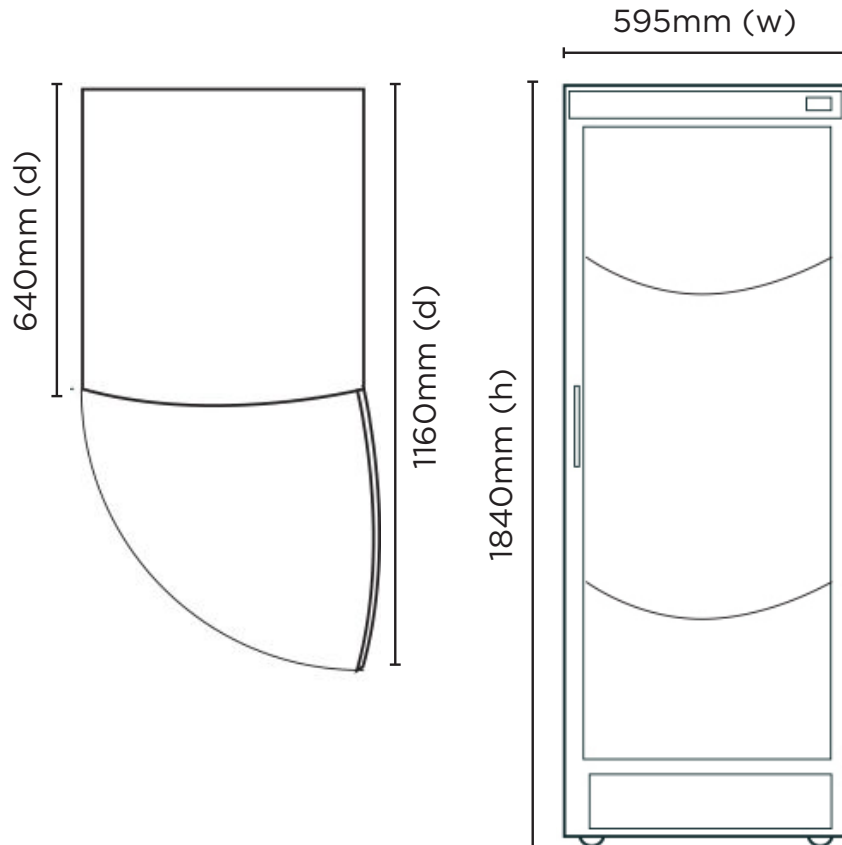

Wine Fridge 372L - 1 Door - Curved Glass

Vertical Display & Storage

Wine Fridge

372L - 1 Door - Curved Glass

Vertical Display & Storage

SPECIFICATIONS				DIMENSIONS	
Model Number	WC0400C-NR	Colour	Silver	External (mm)	
Part Number	3735145-NR	Display Light Box	No	Width	595
Volume	372L	Internal Light	LED	Depth	640
Unit Weight	84kg	No. of Doors	1	Height	1840
Packaged Weight	89kg	Door Type	Glass	Internal (mm)	
Adjustable Temp. Range	+2°C to +14°C	Door Glass Type	Double glazed	Width	505
Max. Ambient Temp.	40°C	Door Style	Hinged	Depth	462
Climate Class	4	Door Shape	Curved	Height	1555
Refrigeration Capacity	270W	Door Swing Dimension	595mm	Packaged (mm)	
Air Circulation	Fan Forced	Total Depth of door open	1160mm	Width	665
Refrigerant	R600a	Self-Closing Door	Yes	Depth	685
Rated Current	1.15A	Door Lock	No	Height	1950
Electrical Voltage	220-240V	No. of Shelf Tiers incl Base	6		
Frequency	50Hz	Shelf Type	Adjustable, wooden		
Power Supply	Single Phase	Shelves Dimensions	498(w) x 394(d) mm		
Power Plug	1 x 10A	Temp. Controller	Analogue		
Plug Location	Rear, bottom Left	Castors	Yes		
		Warranty	2 Years Bromic Extra Care Warranty - Labour and Parts		