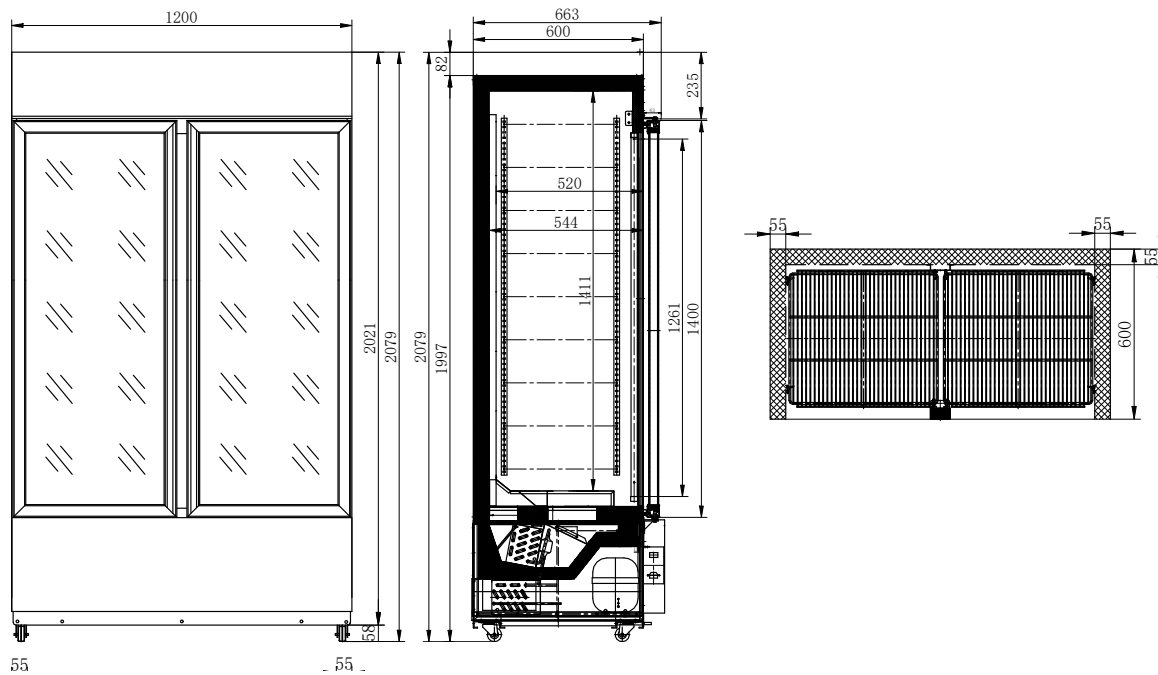

Upright Display Fridge 960L - 2 Doors - Flat Glass - Cassette

| Vertical Display & Storage

5 adjustable shelf tiers plus base to accommodate drinks and food items of various sizes

Suitable for storage of perishable drinks and food with 3M1 climate class

Cassette System allows for simple on-site maintenance minimising downtime

Digital controller for easy and accurate temperature control

Upright Display Fridge 960L - 2 Doors - Flat Glass - Cassette

| Vertical Display & Storage

Colour	White
Display Light Box	Yes
Internal Light	LED
No. of Doors	2
Door Type	Glass
Door Glass Type	Double glazed
Door Style	Hinged
Door Shape	Flat
Door Swing Dimension	600mm
Total Depth of door open	1220mm
Self-Closing Door	Yes
Door Lock	Yes
No. of Shelf Tiers incl Base	6
Shelf Type	Adjustable
Shelves Dimensions	527(w) x 478(d) mm
Temp. Controller	Digital
Castors	Yes
Warranty	2 Years Bromic Extra Care Warranty - Labour and Parts

DIMENSIONS

	External (mm)
Width	1200
Depth	690
Height	2080
	Internal (mm)
Width	1090
Depth	545
Height	1465
	Packaged (mm)
Width	1270
Depth	755
Height	2112