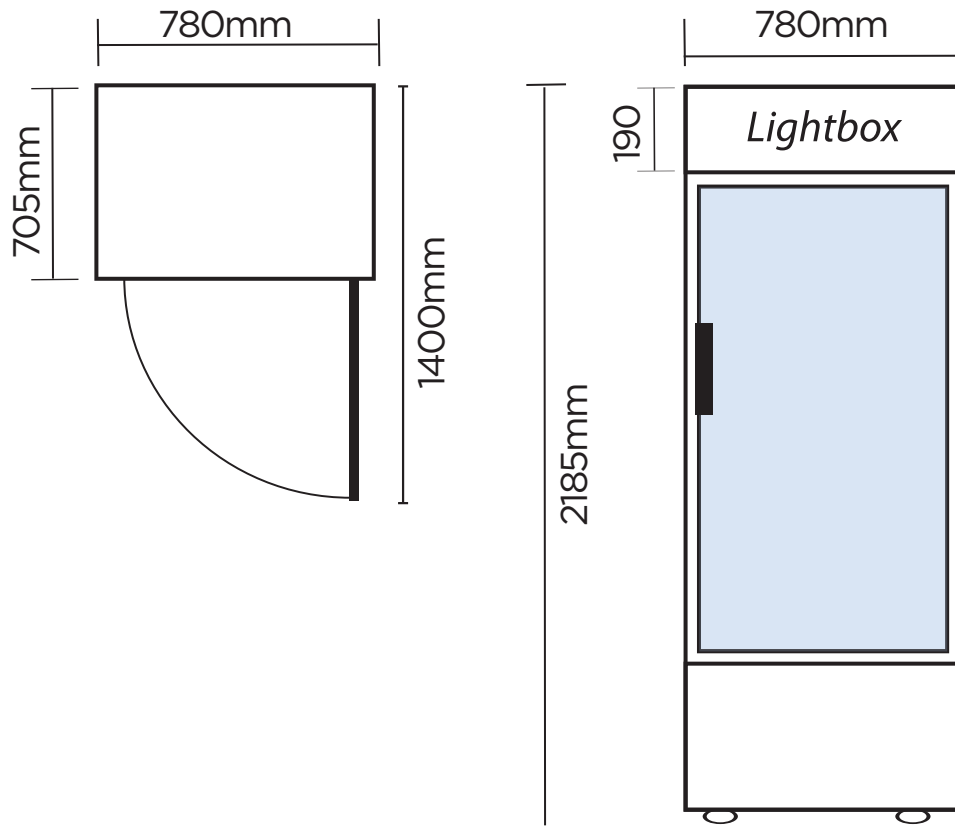

Upright Display Fridge 659L - 1 Door - Flat Glass - Lightbox

| Vertical Display & Storage

Upright Display Fridge 659L - 1 Door - Flat Glass - Lightbox

| Vertical Display & Storage

SPECIFICATIONS				DIMENSIONS	
Model Number	GM0690LB	Colour	Black	External (mm)	
Part Number	3736222	Display Light Box	Yes	Width	780
Volume	659L	Internal Light	LED	Depth	705
Unit Weight	123kg	No. of Doors	1	Height	2185
Packaged Weight	128kg	Door Type	Glass	Internal (mm)	
Adjustable Temp. Range	+1°C to +5°C	Door Glass Type	Double glazed Low-E Glass + Argon Gas	Width	702
Max. Ambient Temp.	43°C	Door Style	Hinged	Depth	555
Climate Class	3M1	Door Shape	Flat	Height	1682
Energy Consumption	3.995kWh/24h	Door Swing Dimension	695mm	Packaged (mm)	
GEMS Star Rating	7 stars	Total Depth of door open	1400mm	Width	870
Refrigeration Capacity	485W	Self-Closing Door	Yes	Depth	750
Air Circulation	Fan Forced	Door Lock	No	Height	2200
Refrigerant	R290	No. of Shelf Tiers incl Base	6		
Rated Current	3.8A	Shelf Type	Adjustable		
Electrical Voltage	220-240V	Shelves Dimensions	680(w) x 480(d) mm		
Frequency	50Hz	Temp. Controller	Digital		
Power Supply	Single Phase	Castors	Yes		
Power Plug	1 x 10A	Warranty	2 Years Bromic Extra Care Warranty - Labour and Parts		
Plug Location	Rear, Bottom right				