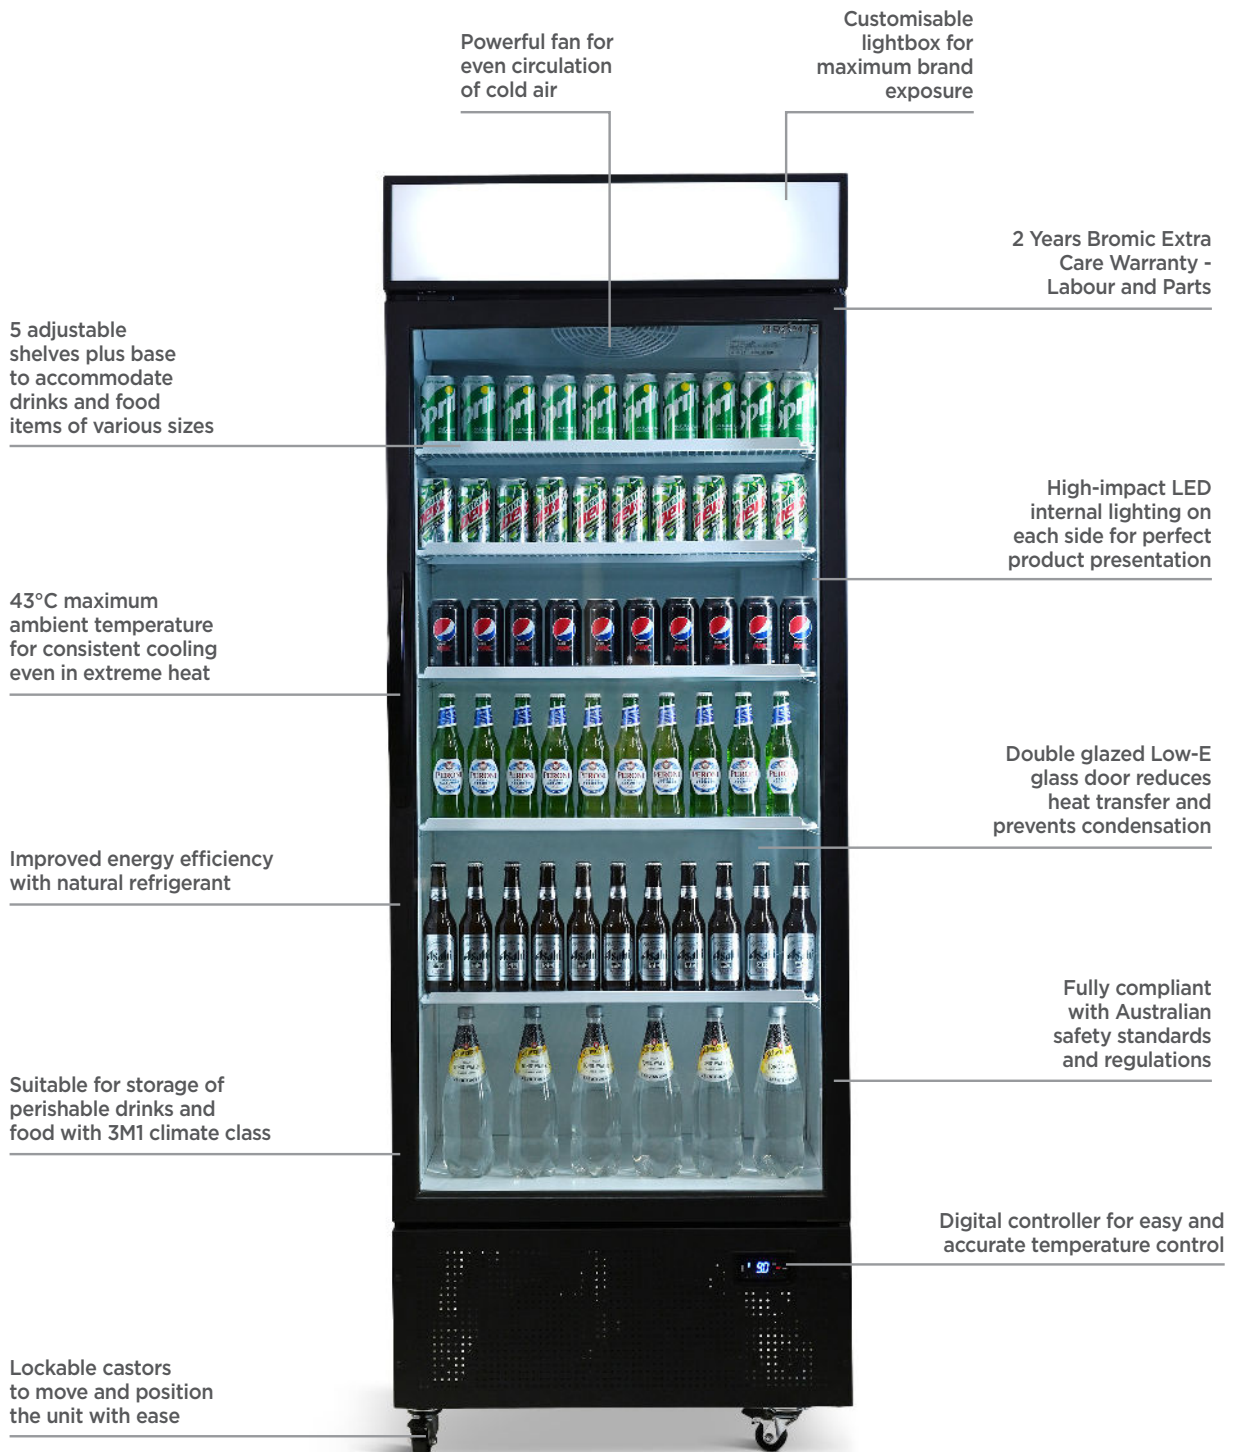

Upright Display Fridge 659L - 1 Door - Flat Glass - Lightbox

| Vertical Display & Storage

Upright Display Fridge 659L - 1 Door - Flat Glass - Lightbox

| Vertical Display & Storage

SPECIFICATIONS				DIMENSIONS	
Model Number	GM0690LB	Colour	Black	External (mm)	
Part Number	3736222	Display Light Box	Yes	Width	780
Volume	659L	Internal Light	LED	Depth	705
Unit Weight	123kg	No. of Doors	1	Height	2185
Packaged Weight	128kg	Door Type	Glass	Internal (mm)	
Adjustable Temp. Range	+1°C to +5°C	Door Glass Type	Double glazed Low-E Glass + Argon Gas	Width	702
Max. Ambient Temp.	43°C	Door Style	Hinged	Depth	555
Climate Class	3M1	Door Shape	Flat	Height	1682
Energy Consumption	3.995kWh/24h	Door Swing Dimension	695mm	Packaged (mm)	
GEMS Star Rating	7 stars	Total Depth of door open	1400mm	Width	870
Refrigeration Capacity	485W	Self-Closing Door	Yes	Depth	750
Air Circulation	Fan Forced	Door Lock	No	Height	2200
Refrigerant	R290	No. of Shelf Tiers incl Base	6		
Rated Current	3.8A	Shelf Type	Adjustable		
Electrical Voltage	220-240V	Shelves Dimensions	680(w) x 480(d) mm		
Frequency	50Hz	Temp. Controller	Digital		
Power Supply	Single Phase	Castors	Yes		
Power Plug	1 x 10A	Warranty	2 Years Bromic Extra Care Warranty - Labour and Parts		
Plug Location	Rear, Bottom right				