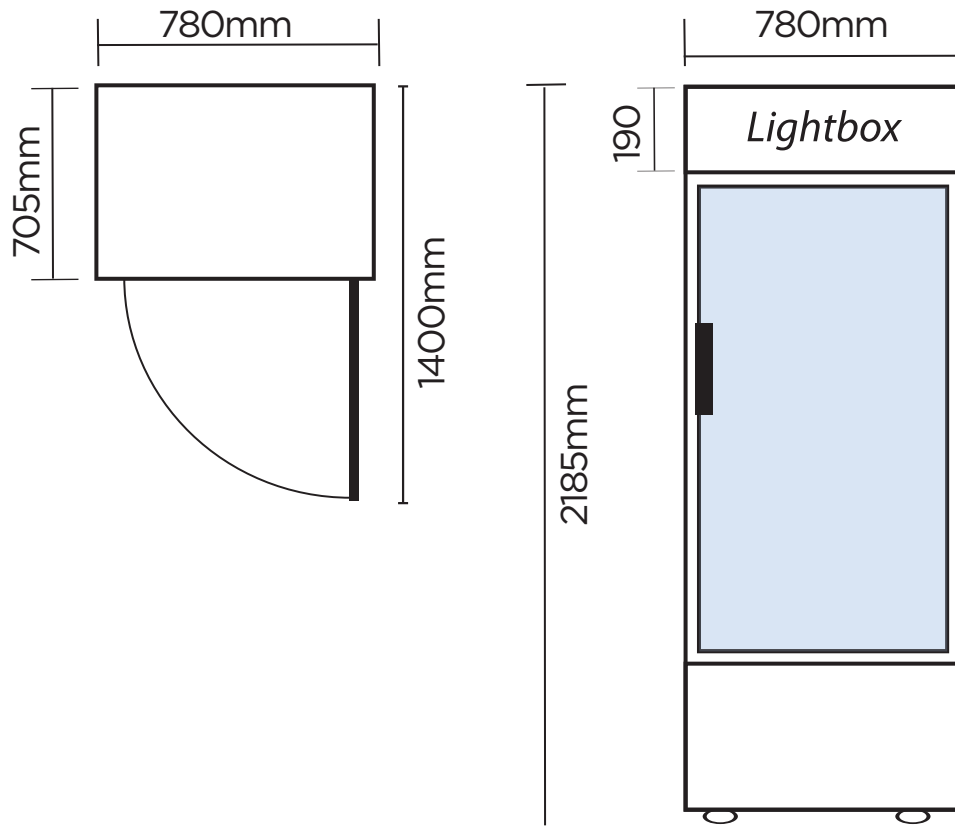

5 adjustable shelves plus base to accommodate drinks and food items of various sizes

High-impact LED internal lighting on each side for perfect product presentation

43°C maximum ambient temperature for consistent cooling even in extreme heat

Digital controller for easy and accurate temperature control

Lockable castors to move and position the unit with ease

Upright Display Fridge 659L - 1 Door - Flat Glass - Lightbox

| Vertical Display & Storage

SPECIFICATIONS				DIMENSIONS	
Model Number	GM0690LB	Colour	Black	External (mm)	
Part Number	3736222	Display Light Box	Yes	Width	780
Volume	659L	Internal Light	LED	Depth	705
Unit Weight	123kg	No. of Doors	1	Height	2185
Packaged Weight	128kg	Door Type	Glass	Internal (mm)	
Adjustable Temp. Range	+1°C to +5°C	Door Glass Type	Double glazed Low-E Glass + Argon Gas	Width	702
Max. Ambient Temp.	43°C	Door Style	Hinged	Depth	555
Climate Class	3M1	Door Shape	Flat	Height	1682
Energy Consumption	3.995kWh/24h	Door Swing Dimension	695mm	Packaged (mm)	
GEMS Star Rating	7 stars	Total Depth of door open	1400mm	Width	870
Refrigeration Capacity	485W	Self-Closing Door	Yes	Depth	750
Air Circulation	Fan Forced	Door Lock	No	Height	2200
Refrigerant	R290	No. of Shelf Tiers incl Base	6		
Rated Current	3.8A	Shelf Type	Adjustable		
Electrical Voltage	220-240V	Shelves Dimensions	680(w) x 480(d) mm		
Frequency	50Hz	Temp. Controller	Digital		
Power Supply	Single Phase	Castors	Yes		
Power Plug	1 x 10A	Warranty	2 Years Bromic Extra Care Warranty - Labour and Parts		
Plug Location	Rear, Bottom right				