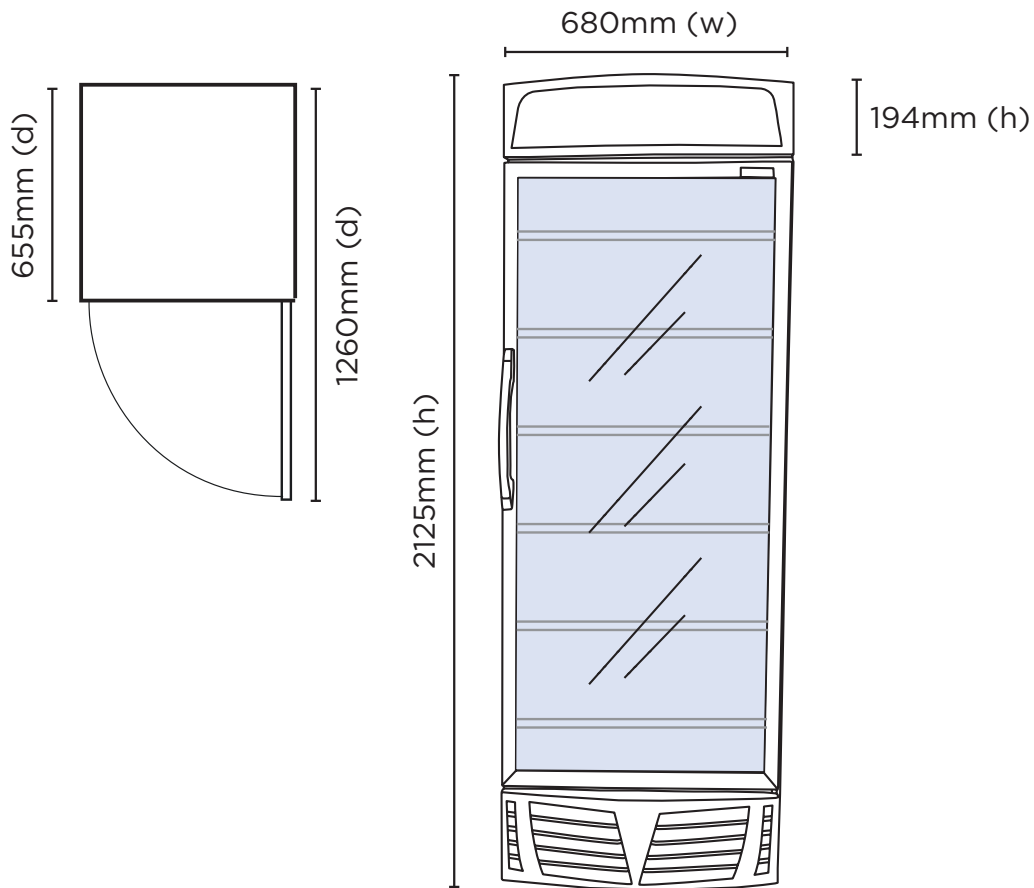

Upright Display Fridge 438L - 1 Door - Flat Glass - Lightbox

| Vertical Display & Storage

Upright Display Fridge 438L - 1 Door - Flat Glass - Lightbox

| Vertical Display & Storage

SPECIFICATIONS DIMENSIONS

Model Number	GM0440L-NR	Colour	White with s/steel details	External (mm)
Part Number	3736038-NR	Display Light Box	Yes	Width 680
Volume	438L	Internal Light	LED	Depth 655
Unit Weight	110kg	No. of Doors	1	Height 2125
Packaged Weight	115kg	Door Type	Glass	
Adjustable Temp. Range	+1°C to +7°C	Door Glass Type	Double glazed	Internal (mm)
Max. Ambient Temp.	40°C	Door Style	Hinged	Width 580
Climate Class	3M1	Door Shape	Flat	Depth 495
Energy Consumption	3.153kWh/24h	Door Swing Dimension	680mm	Height 1515
GEMS Star Rating	8 stars	Total Depth of door open	1260mm	
Refrigeration Capacity	390W	Self-Closing Door	Yes	Packaged (mm)
Air Circulation	Fan Forced	Door Lock	No	Width 760
Refrigerant	R600a	No. of Shelf Tiers incl Base	6	Depth 705
Rated Current	1.49A	Shelf Type	Adjustable	Height 2230
Electrical Voltage	220-240V	Shelves Dimensions	584(w) x 405(d) mm	
Frequency	50Hz	Temp. Controller	Analogue	
Power Supply	Single Phase	Castors	Yes	
Power Plug	1 x 10A	Warranty	2 Years Bromic Extra Care Warranty - Labour and Parts	
Plug Location	Rear, Bottom Left			