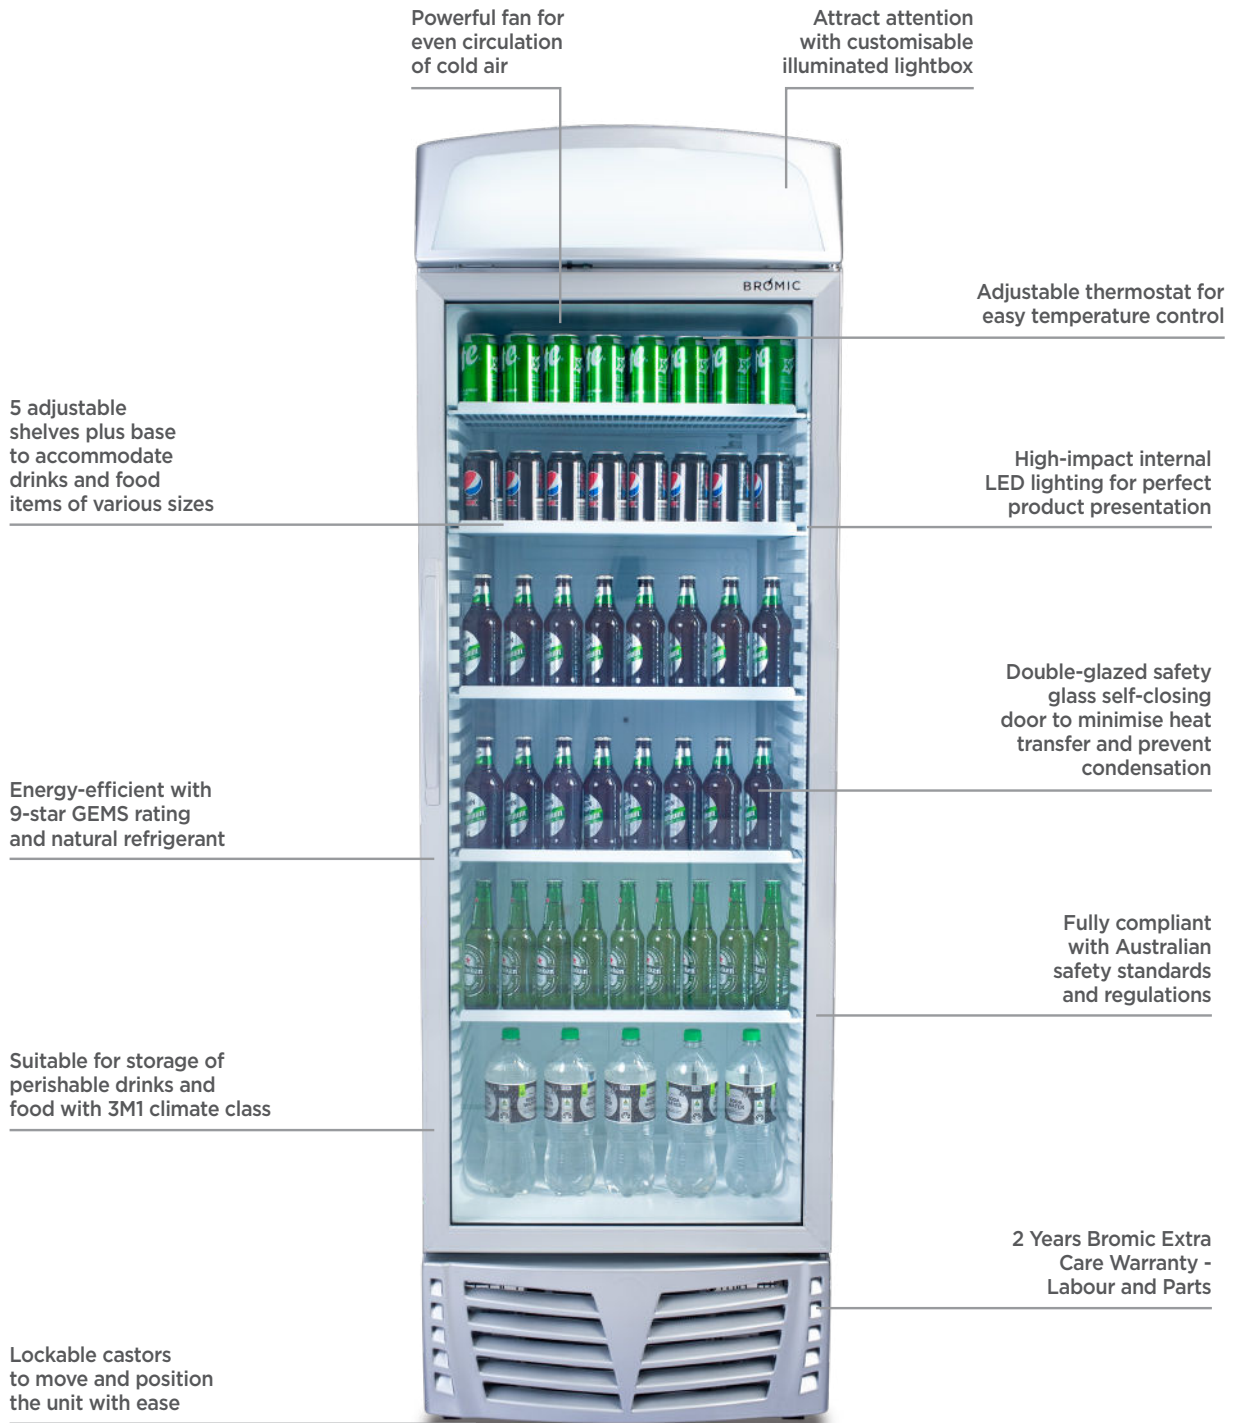

Upright Display Fridge 438L - 1 Door - Flat Glass - Lightbox

| Vertical Display & Storage

Upright Display Fridge 438L - 1 Door - Flat Glass - Lightbox

| Vertical Display & Storage

SPECIFICATIONS DIMENSIONS

Model Number	GM0440L-NR	Colour	White with s/steel details	External (mm)
Part Number	3736038-NR	Display Light Box	Yes	Width 680
Volume	438L	Internal Light	LED	Depth 655
Unit Weight	110kg	No. of Doors	1	Height 2125
Packaged Weight	115kg	Door Type	Glass	
Adjustable Temp. Range	+1°C to +7°C	Door Glass Type	Double glazed	Internal (mm)
Max. Ambient Temp.	40°C	Door Style	Hinged	Width 580
Climate Class	3M1	Door Shape	Flat	Depth 495
Energy Consumption	3.153kWh/24h	Door Swing Dimension	680mm	Height 1515
GEMS Star Rating	8 stars	Total Depth of door open	1260mm	
Refrigeration Capacity	390W	Self-Closing Door	Yes	Packaged (mm)
Air Circulation	Fan Forced	Door Lock	No	Width 760
Refrigerant	R600a	No. of Shelf Tiers incl Base	6	Depth 705
Rated Current	1.49A	Shelf Type	Adjustable	Height 2230
Electrical Voltage	220-240V	Shelves Dimensions	584(w) x 405(d) mm	
Frequency	50Hz	Temp. Controller	Analogue	
Power Supply	Single Phase	Castors	Yes	
Power Plug	1 x 10A	Warranty	2 Years Bromic Extra Care Warranty - Labour and Parts	
Plug Location	Rear, Bottom Left			