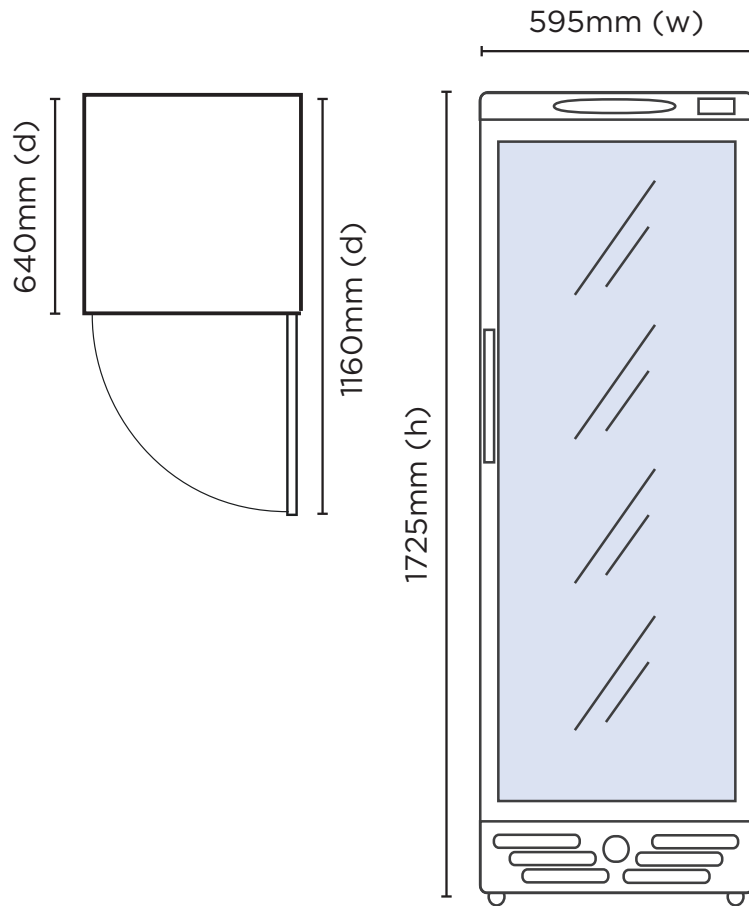

Upright Display Fridge 290L - 1 Door - Flat Glass

| Vertical Display & Storage

Upright Display Fridge 290L - 1 Door - Flat Glass

| Vertical Display & Storage

SPECIFICATIONS				DIMENSIONS	
Model Number	GM0300-NR	Colour	White with silver trim	External (mm)	
Part Number	3736034-NR	Display Light Box	No	Width	595
Volume	290L	Internal Light	LED	Depth	640
Unit Weight	74kg	No. of Doors	1	Height	1725
Packaged Weight	79kg	Door Type	Glass	Internal (mm)	
Adjustable Temp. Range	+1°C to +7°C	Door Glass Type	Double glazed	Width	505
Max. Ambient Temp.	40°C	Door Style	Hinged	Depth	462
Climate Class	3M1	Door Shape	Flat	Height	1355
Energy Consumption	1.865kWh/24h	Door Swing Dimension	600mm	Packaged (mm)	
GEMS Star Rating	9 stars	Total Depth of door open	1160mm	Width	665
Refrigeration Capacity	290W	Self-Closing Door	Yes	Depth	685
Air Circulation	Fan Forced	Door Lock	No	Height	1810
Refrigerant	R600a	No. of Shelf Tiers incl Base	5		
Rated Current	1.4A	Shelf Type	Adjustable		
Electrical Voltage	220-240V	Shelves Dimensions	499(w) x 360(d) mm		
Frequency	50Hz	Temp. Controller	Analogue		
Power Supply	Single Phase	Castors	Yes		
Power Plug	1 x 10A	Warranty	2 Years Bromic Extra Care Warranty - Labour and Parts		
Plug Location	Rear, Bottom Left				