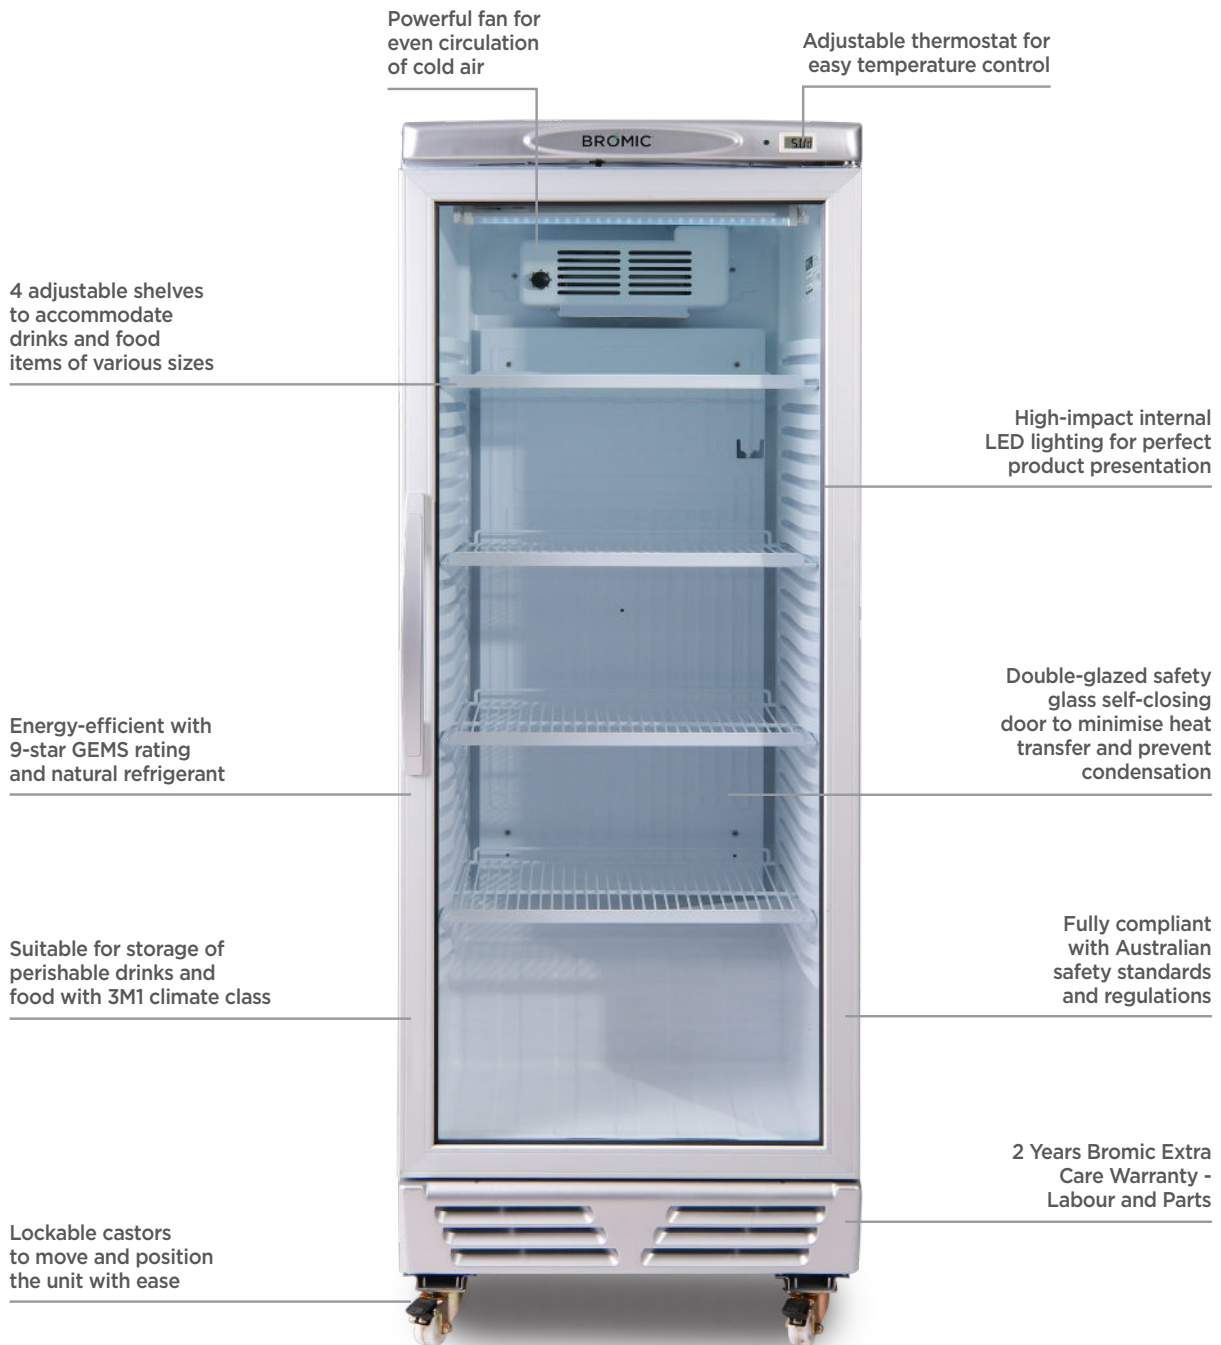

Upright Display Fridge 290L - 1 Door - Flat Glass

| Vertical Display & Storage

Upright Display Fridge 290L - 1 Door - Flat Glass

| Vertical Display & Storage

SPECIFICATIONS				DIMENSIONS	
Model Number	GM0300-NR	Colour	White with silver trim	External (mm)	
Part Number	3736034-NR	Display Light Box	No	Width	595
Volume	290L	Internal Light	LED	Depth	640
Unit Weight	74kg	No. of Doors	1	Height	1725
Packaged Weight	79kg	Door Type	Glass	Internal (mm)	
Adjustable Temp. Range	+1°C to +7°C	Door Glass Type	Double glazed	Width	505
Max. Ambient Temp.	40°C	Door Style	Hinged	Depth	462
Climate Class	3M1	Door Shape	Flat	Height	1355
Energy Consumption	1.865kWh/24h	Door Swing Dimension	600mm	Packaged (mm)	
GEMS Star Rating	9 stars	Total Depth of door open	1160mm	Width	665
Refrigeration Capacity	290W	Self-Closing Door	Yes	Depth	685
Air Circulation	Fan Forced	Door Lock	No	Height	1810
Refrigerant	R600a	No. of Shelf Tiers incl Base	5		
Rated Current	1.4A	Shelf Type	Adjustable		
Electrical Voltage	220-240V	Shelves Dimensions	499(w) x 360(d) mm		
Frequency	50Hz	Temp. Controller	Analogue		
Power Supply	Single Phase	Castors	Yes		
Power Plug	1 x 10A	Warranty	2 Years Bromic Extra Care Warranty - Labour and Parts		
Plug Location	Rear, Bottom Left				