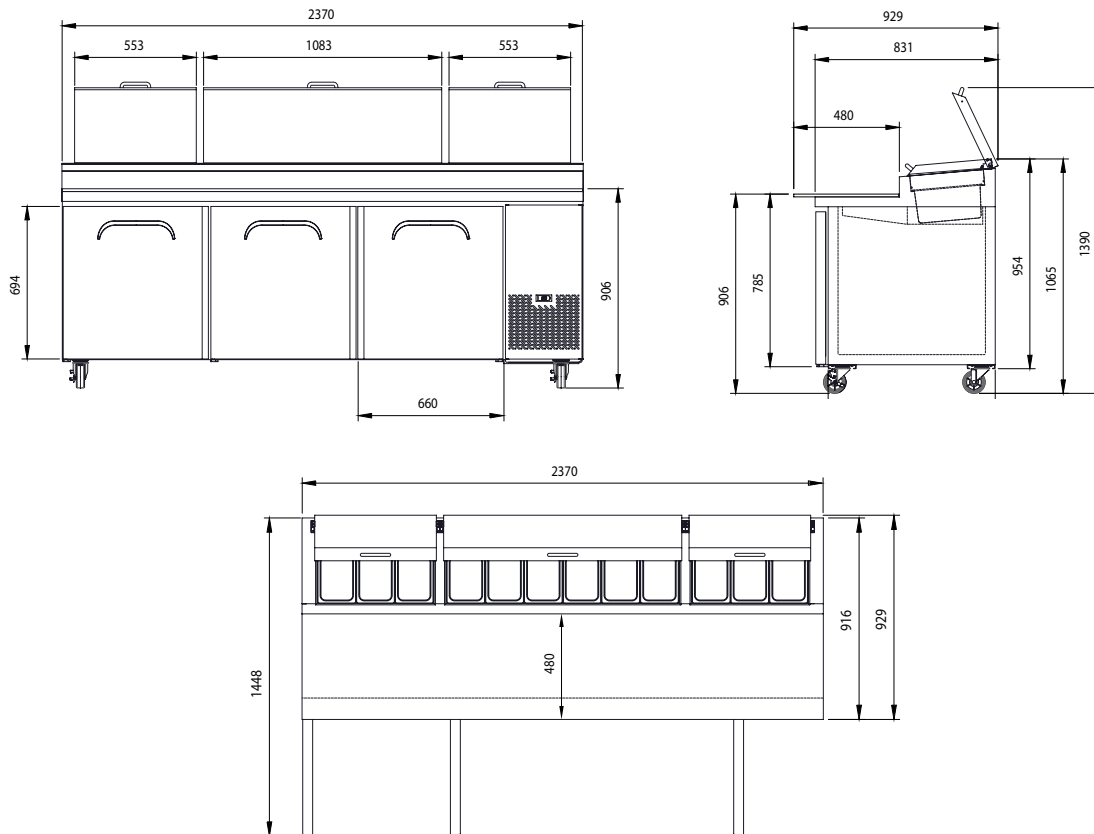

## 3 Doors - 2370mm - 12 Pans

| Food Preparation

## 3 Doors - 2370mm - 12 Pans

Food Preparation

SPECIFICATIONS				DIMENSIONS	
Model Number	PP2370	Door Type	Solid	<b>External (mm)</b>	
Part Number	3735802	Door Shape	Flat	<b>Width</b>	2370
Volume	873L	Door Style	Hinged	<b>Depth</b>	929
Unit Weight	207kg	Door Lock	No	<b>Height</b>	1065
Packaged Weight	217kg	Self-Closing Door	Yes		
Temperature Range	0°C to 5°C	Door Swing Dimensions	532mm		
Max. Ambient Temp. Range	43°C	Total Depth of Door Open	1448mm	<b>Internal (mm)</b>	
Climate Class	5M1	No. of Shelf Tiers inc Base	3	<b>Width</b>	1930
Energy Consumption	5.349 kWh/24h	Shelf Type	Adjustable	<b>Depth</b>	670
Refrigeration Capacity	670W	Shelf Dimensions	2 x 605(w) x 643(d) mm; 4 x 660(w) x 643(d) mm	<b>Height</b>	590
Air Circulation	Forced	No of Lids	2		
Refrigerant	R404a	Lid Type	Solid	<b>Packaged (mm)</b>	
Rated Current	4A	Lid Style	Hinged	<b>Width</b>	2420
Electrical Voltage	220 - 240V	Lid Lock	No	<b>Depth</b>	979
Frequency	50Hz	No. of Tubs / Pans incl.	12	<b>Height</b>	1115
Power Supply	Single Phase	Tub / Pan Dimensions	176(w) x 324(d) mm (GN 1/3")		
Power Plug	1 x 10A	Temp. Controller	Digital		
Plug Location	Rear, bottom right	Wheels	Yes		
Internal Light	No	Warranty	2 Years Parts & Labour Bromic Extra Care		
No. of Doors	3				