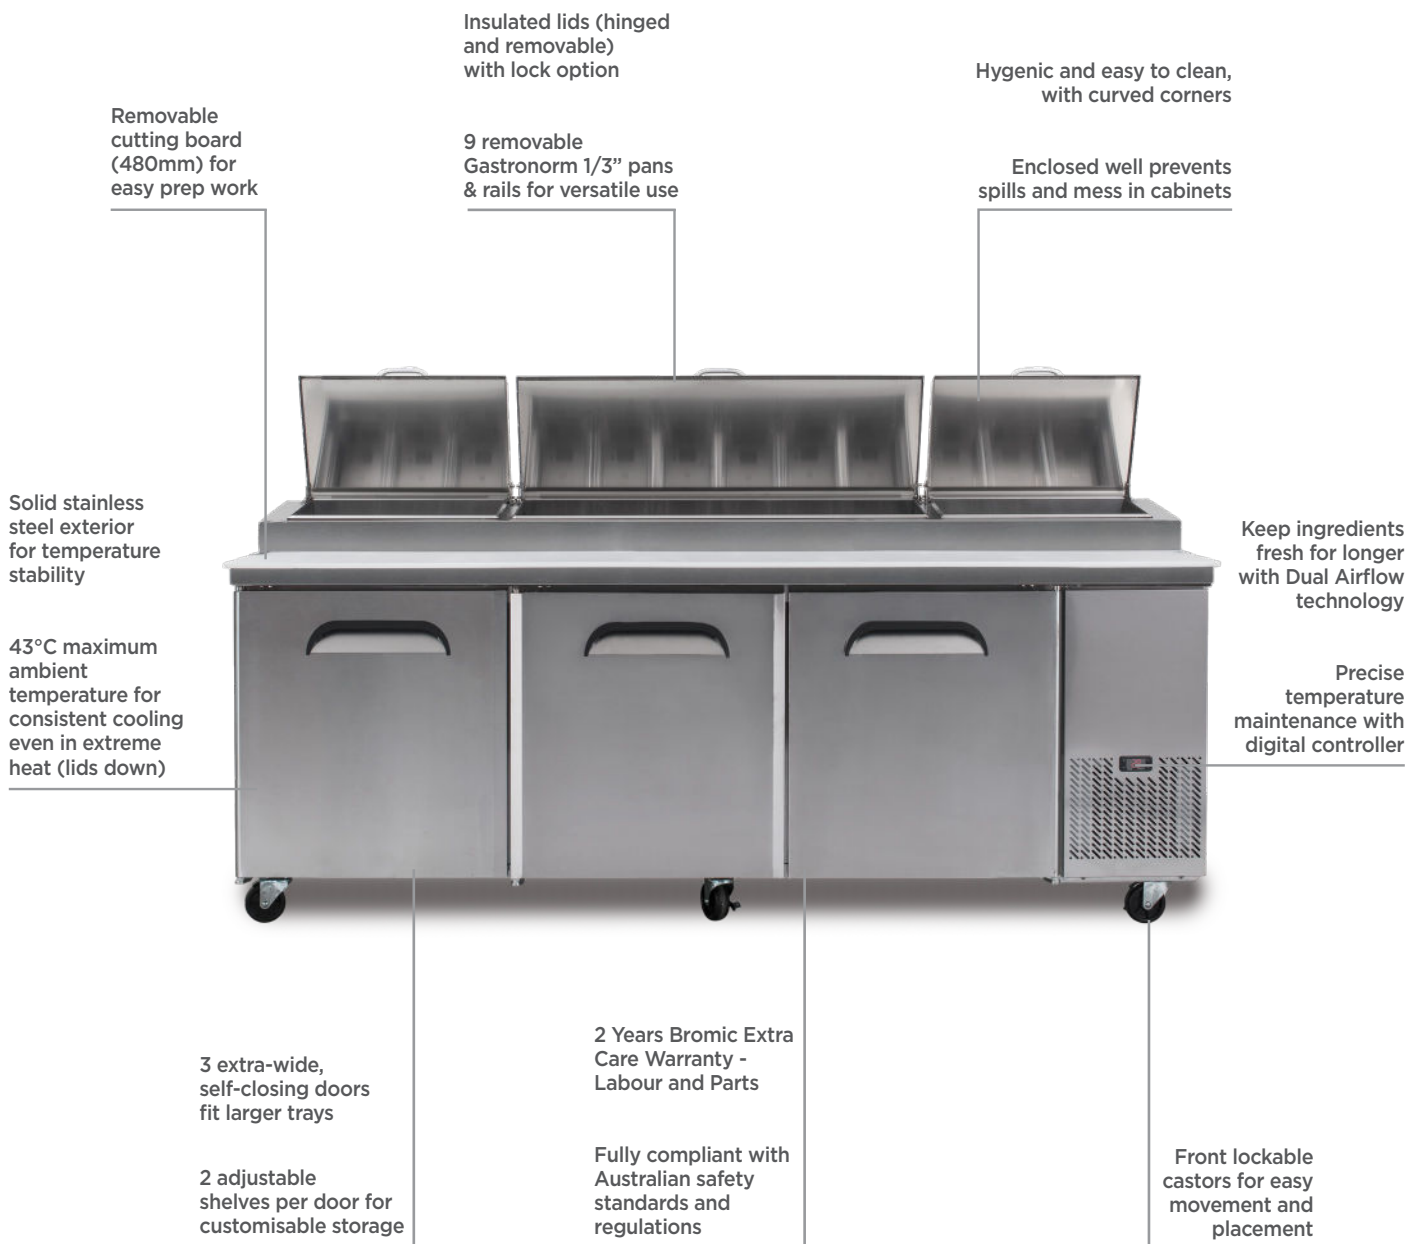

# Pizza Prep Fridge

## 3 Doors - 2370mm - 12 Pans

| Food Preparation

## 3 Doors - 2370mm - 12 Pans

Food Preparation

SPECIFICATIONS				DIMENSIONS	
Model Number	PP2370	Door Type	Solid	<b>External (mm)</b>	
Part Number	3735802	Door Shape	Flat	<b>Width</b>	2370
Volume	873L	Door Style	Hinged	<b>Depth</b>	929
Unit Weight	207kg	Door Lock	No	<b>Height</b>	1065
Packaged Weight	217kg	Self-Closing Door	Yes		
Temperature Range	0°C to 5°C	Door Swing Dimensions	532mm		
Max. Ambient Temp. Range	43°C	Total Depth of Door Open	1448mm	<b>Internal (mm)</b>	
Climate Class	5M1	No. of Shelf Tiers inc Base	3	<b>Width</b>	1930
Energy Consumption	5.349 kWh/24h	Shelf Type	Adjustable	<b>Depth</b>	670
Refrigeration Capacity	670W	Shelf Dimensions	2 x 605(w) x 643(d) mm; 4 x 660(w) x 643(d) mm	<b>Height</b>	590
Air Circulation	Forced	No of Lids	2		
Refrigerant	R404a	Lid Type	Solid	<b>Packaged (mm)</b>	
Rated Current	4A	Lid Style	Hinged	<b>Width</b>	2420
Electrical Voltage	220 - 240V	Lid Lock	No	<b>Depth</b>	979
Frequency	50Hz	No. of Tubs / Pans incl.	12	<b>Height</b>	1115
Power Supply	Single Phase	Tub / Pan Dimensions	176(w) x 324(d) mm (GN 1/3")		
Power Plug	1 x 10A	Temp. Controller	Digital		
Plug Location	Rear, bottom right	Wheels	Yes		
Internal Light	No	Warranty	2 Years Parts & Labour Bromic Extra Care		
No. of Doors	3				