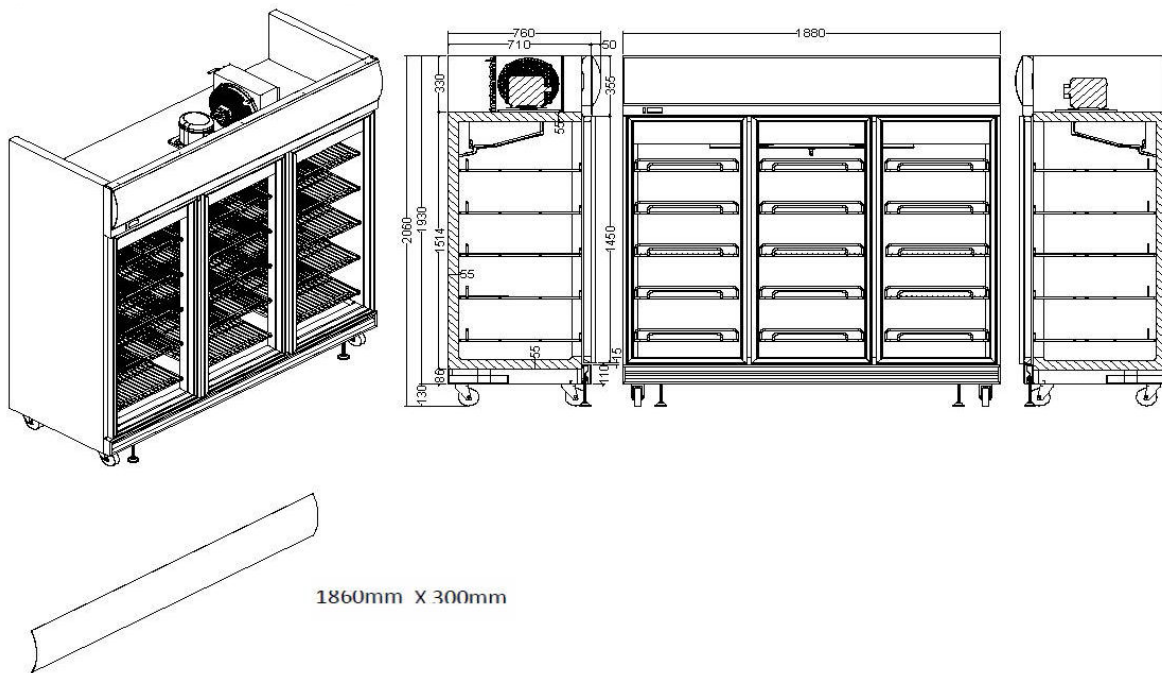

Upright Display Fridge 1507L - 3 Doors - Flat Glass - Lightbox

| Vertical Display & Storage

Upright Display Fridge 1507L - 3 Doors - Flat Glass - Lightbox

Vertical Display & Storage

SPECIFICATIONS				DIMENSIONS	
Model Number	GD1500LF	Colour	White with s/steel trim	External (mm)	
Part Number	3736247	Display Light Box	Yes	Width	1880
Volume	1507L	Internal Light	LED	Depth	760
Unit Weight	209kg	No. of Doors	3	Height	2060
Packaged Weight	214kg	Door Type	Glass	Internal (mm)	
Adjustable Temp. Range	+2°C to +8°C	Door Glass Type	Double glazed	Width	1755
Max. Ambient Temp.	38°C	Door Style	Hinged	Depth	550
Climate Class	3M2	Door Shape	Flat	Height	1420
Energy Consumption	27.16kWh/24h	Door Swing Dimension	720mm	Packaged (mm)	
GEMS Star Rating	1 star	Total Depth of door open	1300mm	Width	1950
Refrigeration Capacity	1132W	Self-Closing Door	Yes	Depth	820
Air Circulation	Fan Forced	Door Lock	Yes	Height	2130
Refrigerant	R134a	No. of Shelf Tiers incl Base	6		
Rated Current	7A	Shelf Type	Adjustable		
Electrical Voltage	220-240V	Shelves Dimensions	10 x 546(w) x 475(d) mm, 5 x 600(w) x 475(d) mm		
Frequency	50Hz	Temp. Controller	Digital		
Power Supply	Single Phase	Castors	Yes		
Power Plug	1 x 10A	Warranty	2 Years Bromic Extra Care Warranty - Labour and Parts		
Plug Location	Rear, Top right				