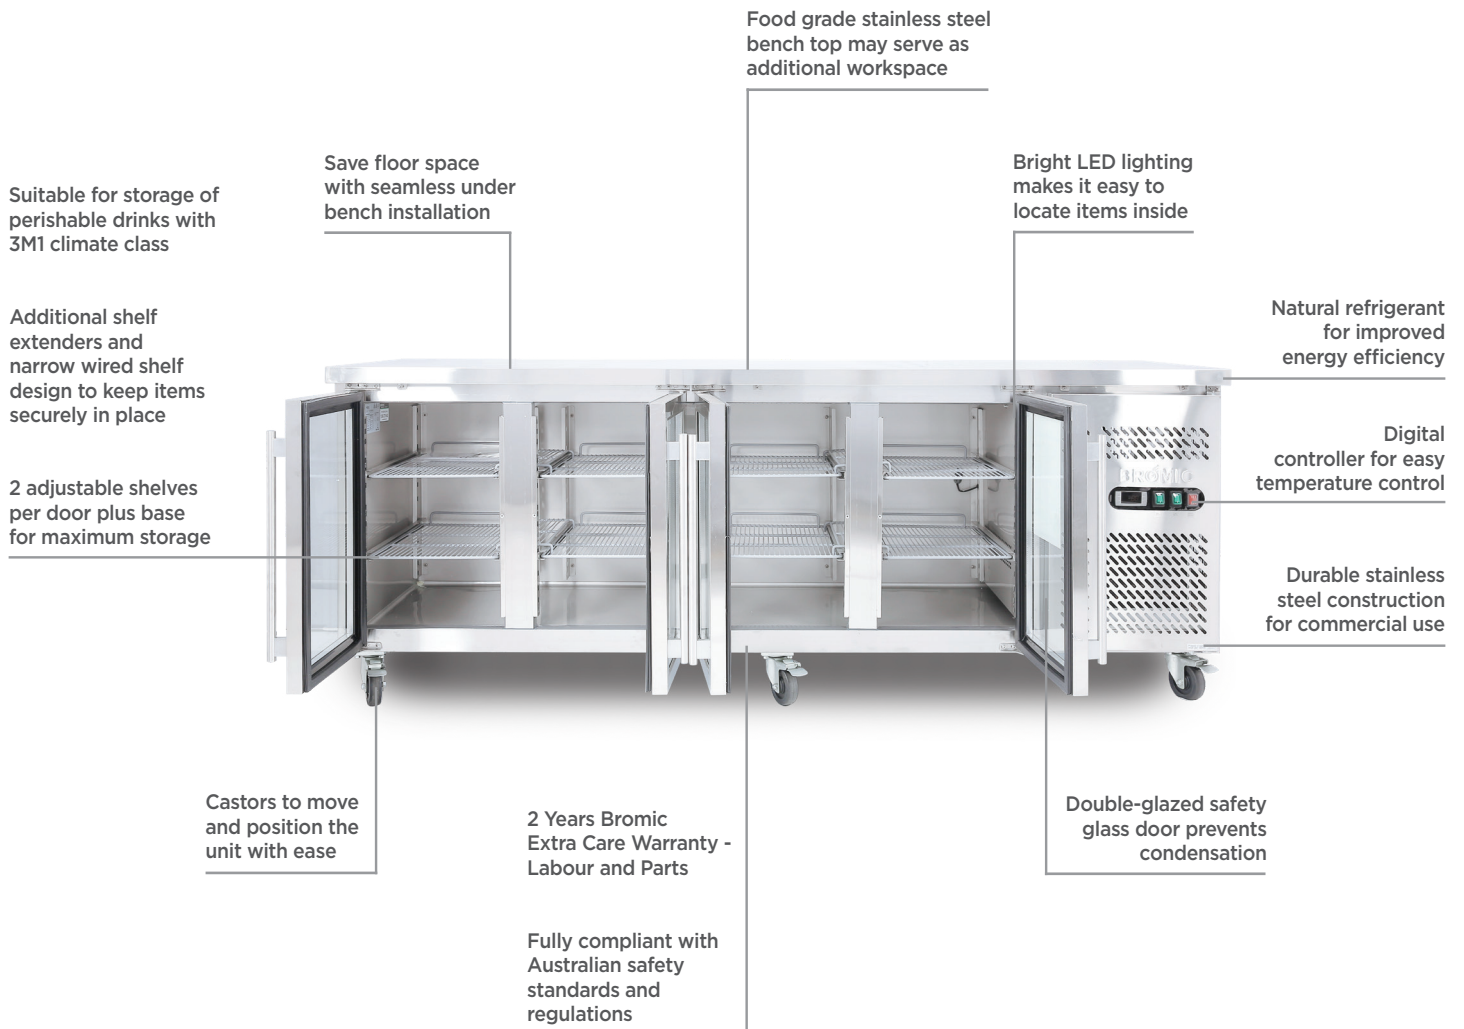

Under Bench Display Fridge 553L - 4 Doors - Glass

| Bar Fridges & Freezers

Under Bench Display Fridge 553L - 4 Doors - Glass

| Bar Fridges & Freezers

SPECIFICATIONS **DIMENSIONS**

Model Number	UBC2230GD-NR	Cord Length	2.5m	External (mm)
Part Number	3735212-NR	Colour	Stainless Steel	Width 2230
Volume	553L	Internal Light	LED	Depth 730
Unit Weight	180kg	No. of Doors	4	Height 850
Packaged Weight	185kg	Door Type	Glass	
Adjustable Temp. Range	+1°C to +5°C	Door Glass Type	Double glazed	Internal (mm)
Max. Ambient Temp.	32°C	Door Style	Hinged	Width 1772
Climate Class	3M1	Door Lock	No	Depth 530
Energy Consumption	6.08kWh/24h	Self-Closing Door	Yes	Height 589
GEMS Star Rating	2 stars	Door Swing Dimension	371mm	
Refrigeration Capacity	345W	Total Depth of Door Open	1071mm	Packaged (mm)
Refrigerant	R290	No. of Shelf Tiers inc base	3	Width 2260
Rated Current	6.08A	Shelf Type	Adjustable	Depth 740
Electrical Voltage	220-240V	Shelves Dimensions	333(w) x 530(d) mm	Height 910
Frequency	50Hz	Temp. Controller	Digital	
Power Supply	Single Phase	Castors	Yes	
Power Plug	1 x 10A	Warranty	2 Years, Parts & Labour Bromic Extra Care	
Plug Location	Rear, bottom Right			