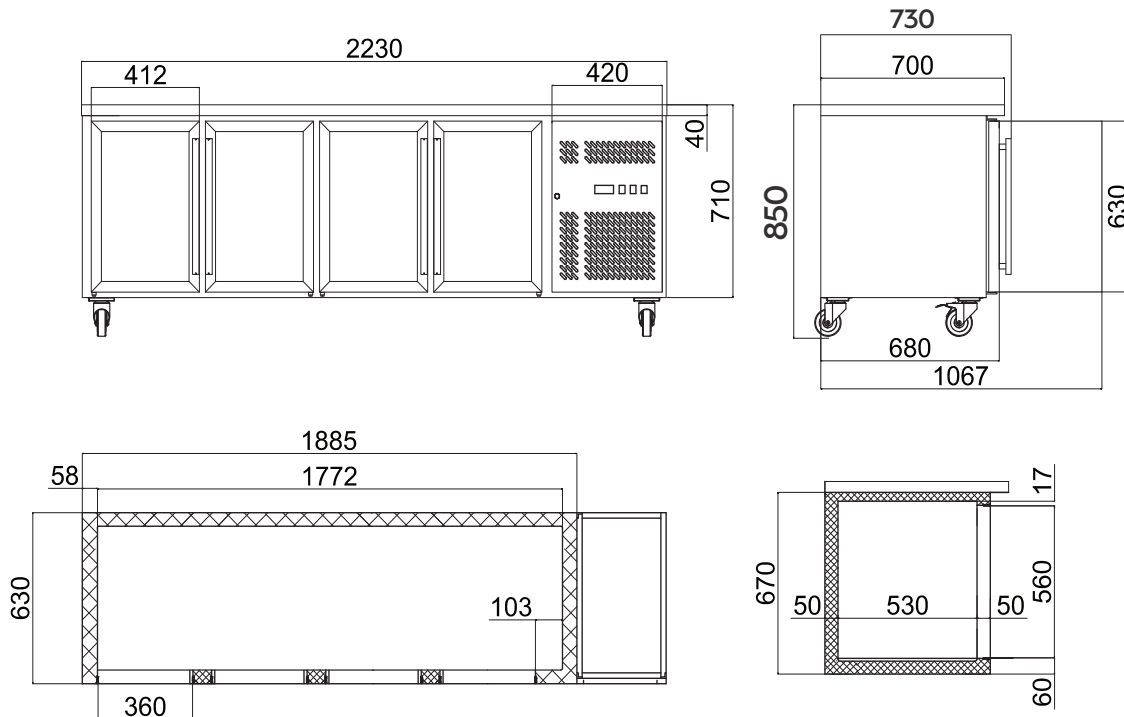

Under Bench Display Fridge 553L - 4 Doors - Glass

| Bar Fridges & Freezers

Under Bench Display Fridge 553L - 4 Doors - Glass

| Bar Fridges & Freezers

SPECIFICATIONS **DIMENSIONS**

Model Number	UBC2230GD-NR	Cord Length	2.5m	External (mm)
Part Number	3735212-NR	Colour	Stainless Steel	Width 2230
Volume	553L	Internal Light	LED	Depth 730
Unit Weight	180kg	No. of Doors	4	Height 850
Packaged Weight	185kg	Door Type	Glass	
Adjustable Temp. Range	+1°C to +5°C	Door Glass Type	Double glazed	Internal (mm)
Max. Ambient Temp.	32°C	Door Style	Hinged	Width 1772
Climate Class	3M1	Door Lock	No	Depth 530
Energy Consumption	6.08kWh/24h	Self-Closing Door	Yes	Height 589
GEMS Star Rating	2 stars	Door Swing Dimension	371mm	
Refrigeration Capacity	345W	Total Depth of Door Open	1071mm	Packaged (mm)
Refrigerant	R290	No. of Shelf Tiers inc base	3	Width 2260
Rated Current	6.08A	Shelf Type	Adjustable	Depth 740
Electrical Voltage	220-240V	Shelves Dimensions	333(w) x 530(d) mm	Height 910
Frequency	50Hz	Temp. Controller	Digital	
Power Supply	Single Phase	Castors	Yes	
Power Plug	1 x 10A	Warranty	2 Years, Parts & Labour Bromic Extra Care	
Plug Location	Rear, bottom Right			