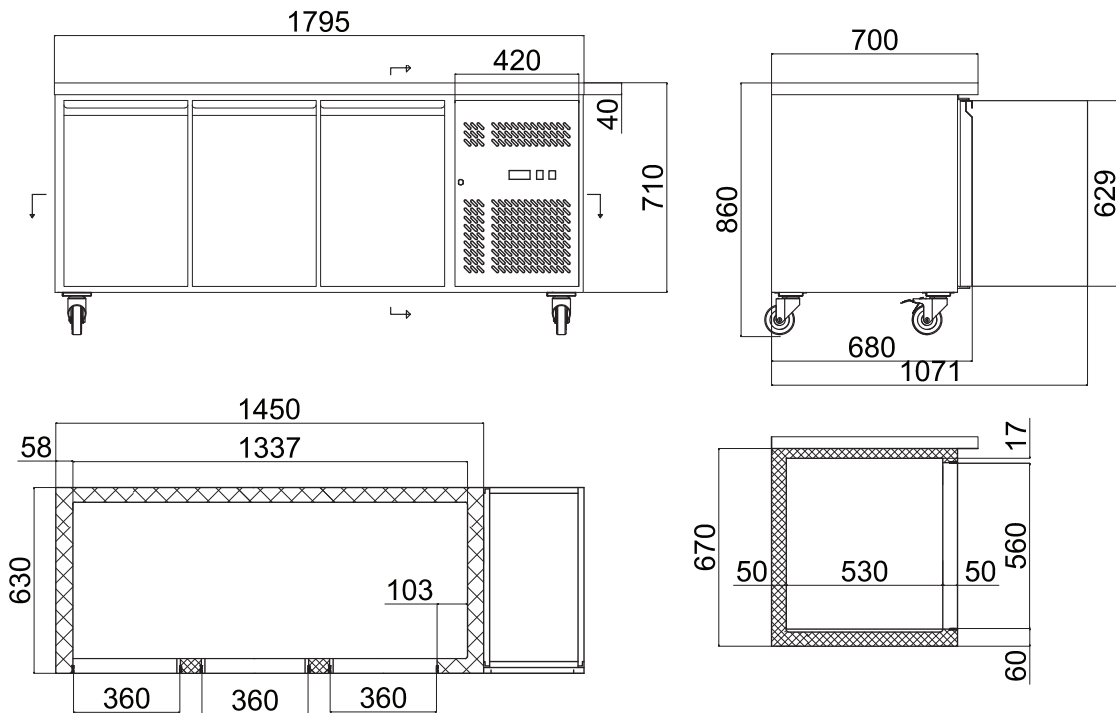

Under Bench Fridge 417L - 3 Doors - Stainless Steel

| Bar Fridges & Freezers

Under Bench Fridge 417L - 3 Doors - Stainless Steel

| Bar Fridges & Freezers

SPECIFICATIONS **DIMENSIONS**

Model Number	UBC1795SD-NR	Cord Length	2.5m	External (mm)	
Part Number	3735206-NR	Colour	Stainless Steel		Width 1795
Volume	417L	Internal Light	No		Depth 700
Unit Weight	142kg	No. of Doors	3	Height 850	
Packaged Weight	147kg	Door Type	Solid	Internal (mm)	
Adjustable Temp. Range	+1 to +5°C	Door Style	Hinged		Width 1337
Max. Ambient Temp.	38°C	Door Lock	No		Depth 530
Climate Class	4M1	Self-Closing Door	Yes	Height 589	
Energy Consumption	3.341kWh/24h	Door Swing Dimension	371mm	Packaged (mm)	
GEMS Star Rating	4 stars	Total Depth of Door Open	1071mm		Width 1825
Refrigeration Capacity	245W	No. of Shelf Tiers inc base	3		Depth 730
Refrigerant	R600a	Shelf Type	Adjustable	Height 910	
Rated Current	2A	Shelves Dimensions	333(w) x 530(d) mm		
Electrical Voltage	220-240V	Temp. Controller	Digital		
Frequency	50Hz	Castors	Yes		
Power Supply	Single Phase	Warranty	2 Years Parts & Labour		
Power Plug	1 x 10A		Bromic Extra Care		
Plug Location	Bottom Right				