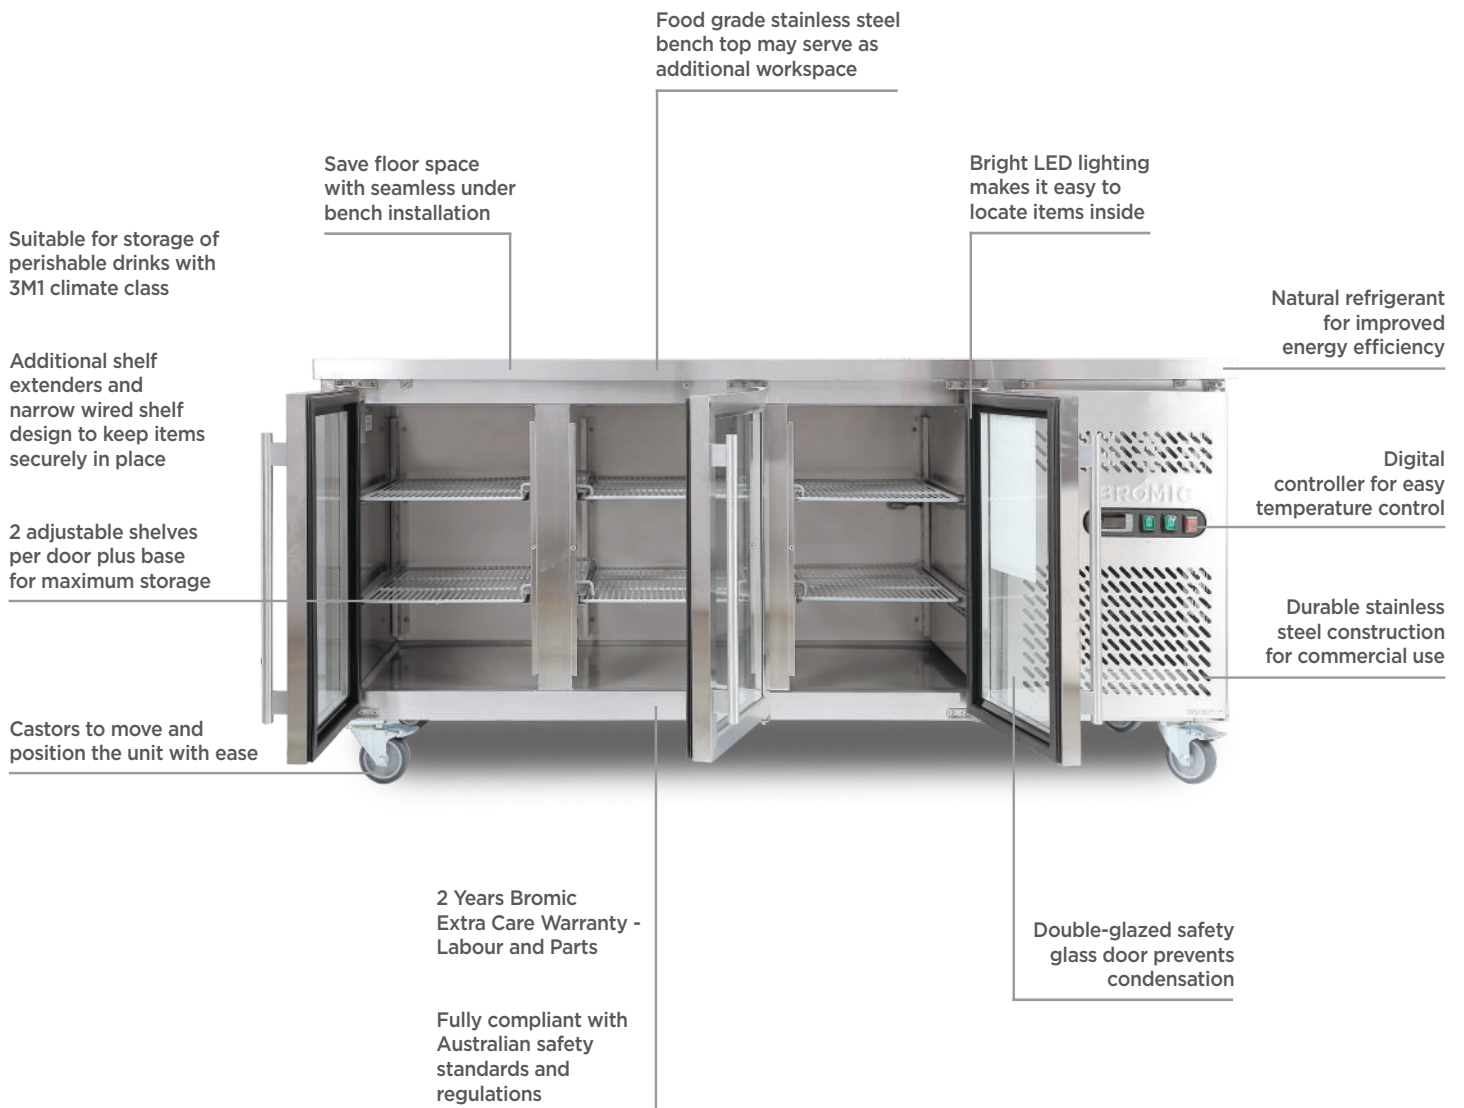

Under Bench Display Fridge 417L - 3 Doors - Glass

| Bar Fridges & Freezers

Under Bench Display Fridge 417L - 3 Doors - Glass

| Bar Fridges & Freezers

SPECIFICATIONS

| | |
|------------------------|--------------|
| Model Number | UBC1795GD-NR |
| Part Number | 3735211-NR |
| Volume | 138L |
| Unit Weight | 417L |
| Packaged Weight | 156kg |
| Adjustable Temp. Range | +1 to +5°C |
| Max. Ambient Temp. | 32°C |
| Climate Class | 3M1 |
| Energy Consumption | 4.75kWh/24h |
| GEMS Star Rating | 2 stars |
| Refrigeration Capacity | 245W |
| Refrigerant | R600a |
| Rated Current | 4.75A |
| Electrical Voltage | 220-240V |
| Frequency | 50Hz |
| Power Supply | Single Phase |
| Power Plug | 1 x 10A |
| Plug Location | Bottom Right |

| | |
|-----------------------------|--|
| Colour | Stainless Steel |
| Internal Light | LED |
| No. of Doors | 3 |
| Door Type | Glass |
| Door Glass Type | Double glazed |
| Door Style | Hinged |
| Door Lock | No |
| Self-Closing Door | Yes |
| Door Swing Dimension | 371mm |
| Total Depth of Door Open | 1071mm |
| No. of Shelf Tiers inc base | 3 |
| Shelf Type | Adjustable |
| Shelves Dimensions | 333(w) x 530(d) mm |
| Temp. Controller | Digital |
| Castors | Yes |
| Warranty | 2 Years, Parts & Labour Bromic Extra Care |

DIMENSIONS

| | |
|----------------------|------|
| External (mm) | |
| Width | 1795 |
| Depth | 730 |
| Height | 850 |
| Internal (mm) | |
| Width | 1337 |
| Depth | 530 |
| Height | 589 |
| Packaged (mm) | |
| Width | 1825 |
| Depth | 730 |
| Height | 910 |