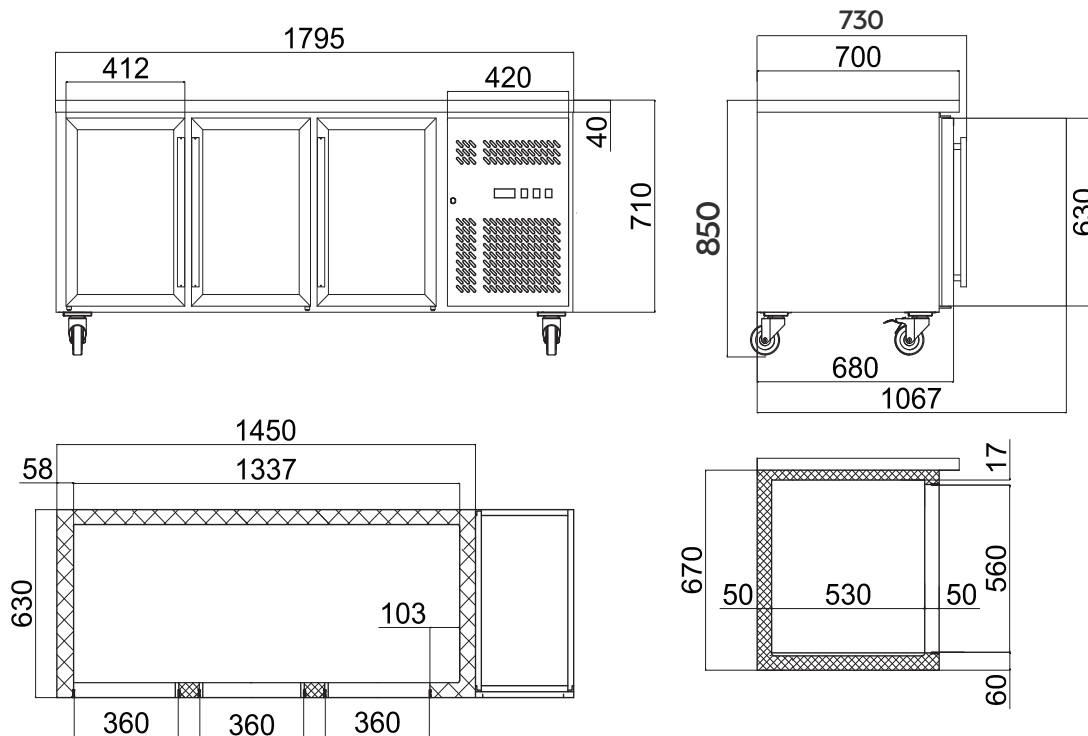

Under Bench Display Fridge 417L - 3 Doors - Glass

| Bar Fridges & Freezers

Under Bench Display Fridge 417L - 3 Doors - Glass

| Bar Fridges & Freezers

SPECIFICATIONS

| | |
|------------------------|--------------|
| Model Number | UBC1795GD-NR |
| Part Number | 3735211-NR |
| Volume | 138L |
| Unit Weight | 417L |
| Packaged Weight | 156kg |
| Adjustable Temp. Range | +1 to +5°C |
| Max. Ambient Temp. | 32°C |
| Climate Class | 3M1 |
| Energy Consumption | 4.75kWh/24h |
| GEMS Star Rating | 2 stars |
| Refrigeration Capacity | 245W |
| Refrigerant | R600a |
| Rated Current | 4.75A |
| Electrical Voltage | 220-240V |
| Frequency | 50Hz |
| Power Supply | Single Phase |
| Power Plug | 1 x 10A |
| Plug Location | Bottom Right |

| | |
|-----------------------------|--|
| Colour | Stainless Steel |
| Internal Light | LED |
| No. of Doors | 3 |
| Door Type | Glass |
| Door Glass Type | Double glazed |
| Door Style | Hinged |
| Door Lock | No |
| Self-Closing Door | Yes |
| Door Swing Dimension | 371mm |
| Total Depth of Door Open | 1071mm |
| No. of Shelf Tiers inc base | 3 |
| Shelf Type | Adjustable |
| Shelves Dimensions | 333(w) x 530(d) mm |
| Temp. Controller | Digital |
| Castors | Yes |
| Warranty | 2 Years, Parts & Labour Bromic Extra Care |

DIMENSIONS

| | |
|----------------------|------|
| External (mm) | |
| Width | 1795 |
| Depth | 730 |
| Height | 850 |
| Internal (mm) | |
| Width | 1337 |
| Depth | 530 |
| Height | 589 |
| Packaged (mm) | |
| Width | 1825 |
| Depth | 730 |
| Height | 910 |