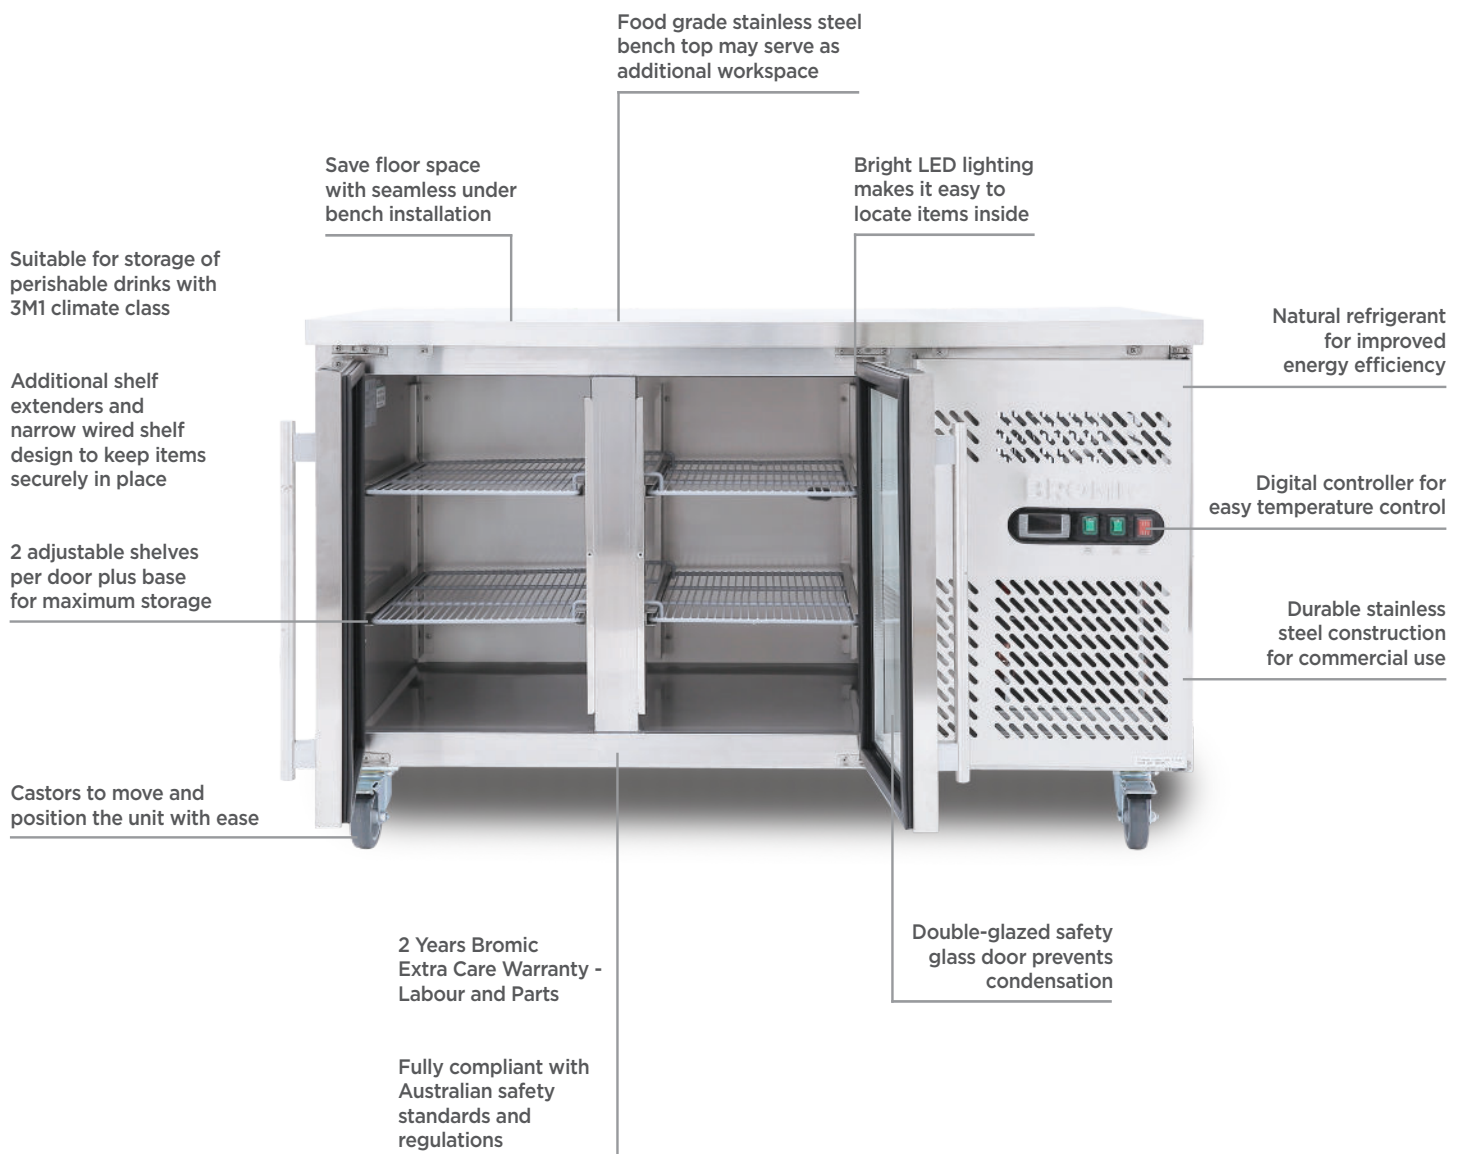

Underbench Display Fridge 282L - 2 Door - Glass

| Bar Fridge & Freezers

Underbench Display Fridge 282L - 2 Door - Glass

| Bar Fridge & Freezers

SPECIFICATIONS

Model Number	UBC1360GD-NR
Part Number	3735213-NR
Volume	282L
Unit Weight	122kg
Packaged Weight	127kg
Adjustable Temp. Range	+1°C to +5°C
Max. Ambient Temp.	32°C
Climate Class	3M1
Energy Consumption	3.64kWh/24h
GEMS Star Rating	3 stars
Refrigeration Capacity	245W
Refrigerant	R600a
Rated Current	3.64A
Electrical Voltage	220-240V
Frequency	50Hz
Power Supply	Single Phase
Power Plug	1 x 10A
Plug Location	Rear, bottom right

Cord Length	2.5m
Colour	Stainless Steel
Internal Light	LED
No. of Doors	2
Door Type	Glass
Door Glass Type	Double glazed
Door Style	Hinged
Door Lock	No
Self-Closing Door	Yes
Door Swing Dimension	371mm
Total Depth of Door Open	1071mm
No. of Shelf Tiers inc base	3
Shelf Type	Adjustable
Shelves Dimensions	330(w) x 530(d) mm
Temp. Controller	Digital
Castors	Yes
Warranty	2 Years, Parts & Labour Bromic Extra Care

DIMENSIONS

External (mm)	
Width	1360
Depth	730
Height	850
Internal (mm)	
Width	902
Depth	530
Height	589
Packaged (mm)	
Width	1390
Depth	730
Height	910