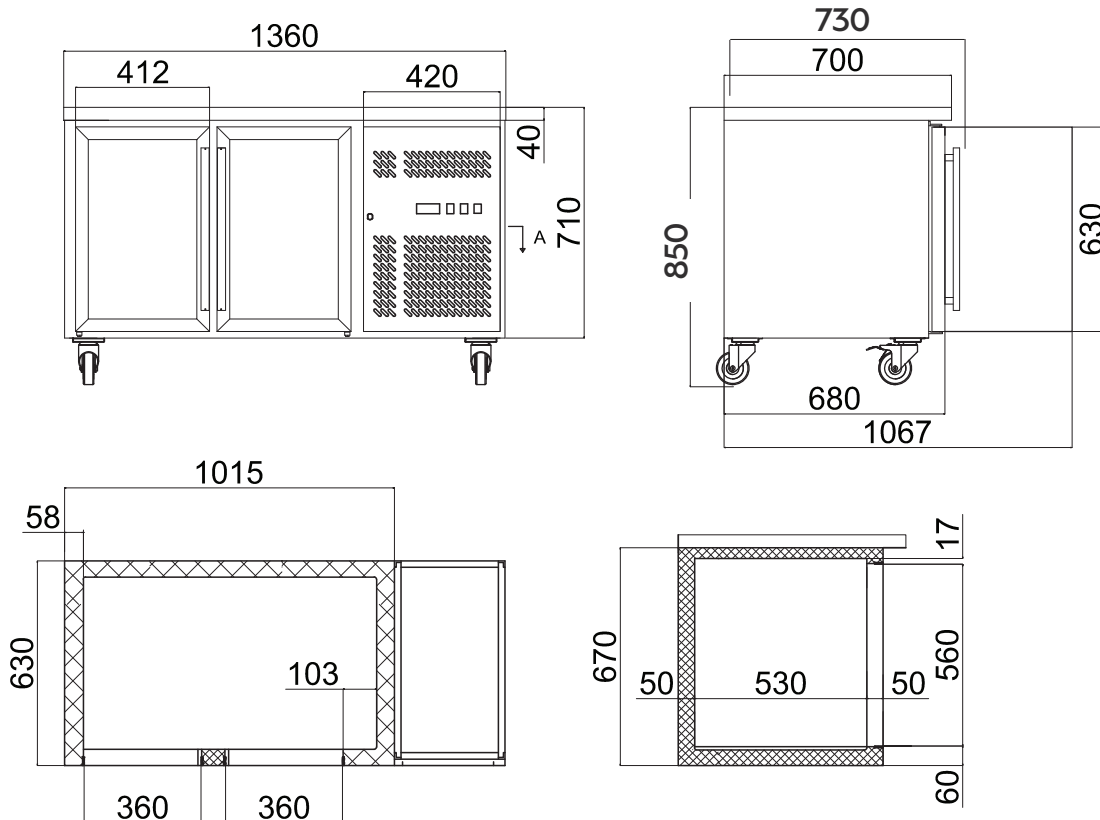

Underbench Display Fridge 282L - 2 Door - Glass

| Bar Fridge & Freezers

Underbench Display Fridge 282L - 2 Door - Glass

| Bar Fridge & Freezers

SPECIFICATIONS

Model Number	UBC1360GD-NR
Part Number	3735213-NR
Volume	282L
Unit Weight	122kg
Packaged Weight	127kg
Adjustable Temp. Range	+1°C to +5°C
Max. Ambient Temp.	32°C
Climate Class	3M1
Energy Consumption	3.64kWh/24h
GEMS Star Rating	3 stars
Refrigeration Capacity	245W
Refrigerant	R600a
Rated Current	3.64A
Electrical Voltage	220-240V
Frequency	50Hz
Power Supply	Single Phase
Power Plug	1 x 10A
Plug Location	Rear, bottom right

Cord Length	2.5m
Colour	Stainless Steel
Internal Light	LED
No. of Doors	2
Door Type	Glass
Door Glass Type	Double glazed
Door Style	Hinged
Door Lock	No
Self-Closing Door	Yes
Door Swing Dimension	371mm
Total Depth of Door Open	1071mm
No. of Shelf Tiers inc base	3
Shelf Type	Adjustable
Shelves Dimensions	330(w) x 530(d) mm
Temp. Controller	Digital
Castors	Yes
Warranty	2 Years, Parts & Labour Bromic Extra Care

DIMENSIONS

External (mm)	
Width	1360
Depth	730
Height	850
Internal (mm)	
Width	902
Depth	530
Height	589
Packaged (mm)	
Width	1390
Depth	730
Height	910