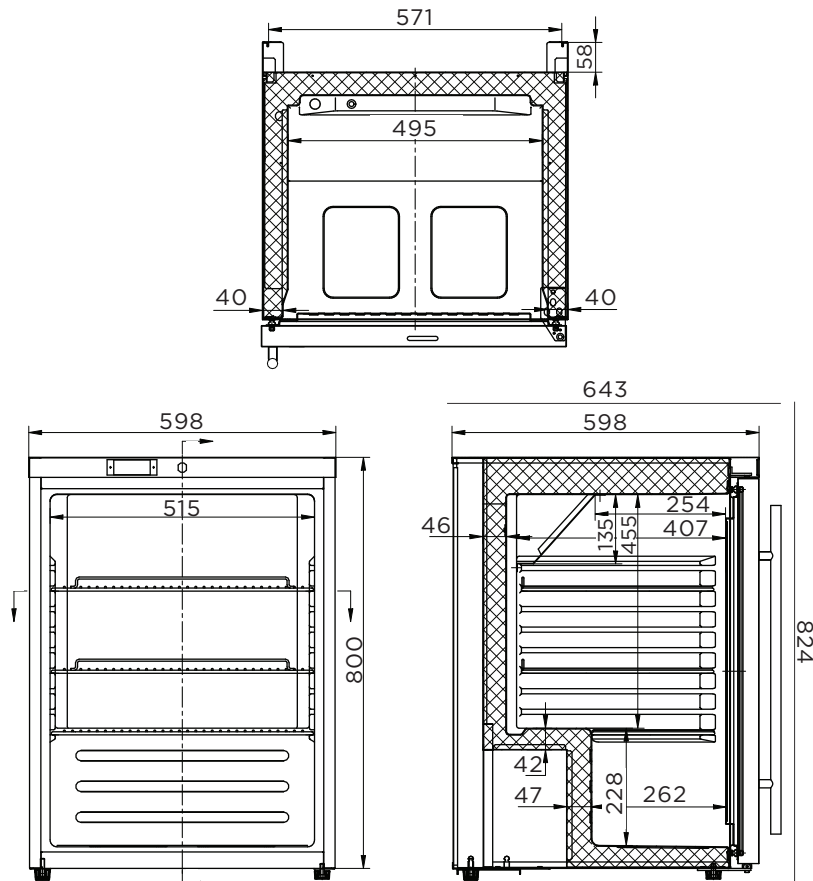

Underbench Display Fridge 138L - 1 Door - Glass

| Bar Fridge & Freezers

SPECIFICATIONS

Model Number	UBC0140GD-NR
Part Number	3736255
Volume	138L
Unit Weight	45kg
Packaged Weight	46kg
Adjustable Temp. Range	+1 to +10°C
Max. Ambient Temp.	32°C
Climate Class	3M1
Energy Consumption	1.396kWh/24h
GEMS Star Rating	6 stars
Refrigeration Capacity	100W
Refrigerant	R600a
Rated Current	1.2A
Electrical Voltage	220-240V
Frequency	50Hz
Power Supply	Single Phase
Power Plug	1 x 10A
Plug Location	Rear, bottom

Colour	Stainless Steel
Internal Light	LED
No. of Doors	1
Door Type	Glass
Door Glass Type	Double glazed
Door Style	Hinged
Door Lock	Yes
Self-Closing Door	Yes
Door Swing Dimension	594mm
Total Depth of Door Open	1153mm
No. of Shelf Tiers inc base	4
Shelf Type	Adjustable
Shelves Dimensions	510(w) x 360(d) mm
Temp. Controller	Digital
Castors	No, Feet + Rollers
Warranty	2 Years Parts & Labour Bromic Extra Care

DIMENSIONS

External (mm)	
Width	598
Depth	643
Height	824
Internal (mm)	
Width	490
Depth	400
Height	680
Packaged (mm)	
Width	650
Depth	650
Height	885