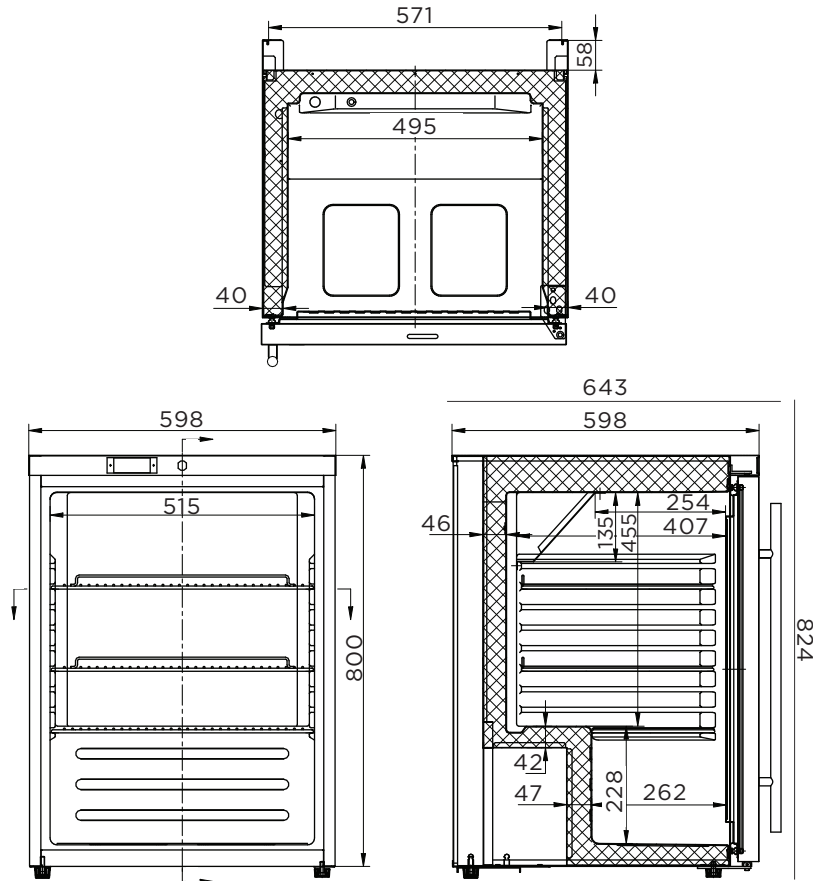

Bright LED lighting makes it easy to locate items inside

Adjustable 30mm feet for installation on unlevel surfaces

Underbench Display Fridge 138L - 1 Door - Glass

Bar Fridge & Freezers

SPECIFICATIONS

Model Number	UBC0140GD-NR
Part Number	3736255
Volume	138L
Unit Weight	45kg
Packaged Weight	46kg
Adjustable Temp. Range	+1 to +10°C
Max. Ambient Temp.	32°C
Climate Class	3M1
Energy Consumption	1.396kWh/24h
GEMS Star Rating	6 stars
Refrigeration Capacity	100W
Refrigerant	R600a
Rated Current	1.2A
Electrical Voltage	220-240V
Frequency	50Hz
Power Supply	Single Phase
Power Plug	1 x 10A
Plug Location	Rear, bottom

Colour	Stainless Steel
Internal Light	LED
No. of Doors	1
Door Type	Glass
Door Glass Type	Double glazed
Door Style	Hinged
Door Lock	Yes
Self-Closing Door	Yes
Door Swing Dimension	594mm
Total Depth of Door Open	1153mm
No. of Shelf Tiers inc base	4
Shelf Type	Adjustable
Shelves Dimensions	510(w) x 360(d) mm
Temp. Controller	Digital
Castors	No, Feet + Rollers
Warranty	2 Years Parts & Labour Bromic Extra Care

DIMENSIONS

External (mm)	
Width	598
Depth	643
Height	824
Internal (mm)	
Width	490
Depth	400
Height	680
Packaged (mm)	
Width	650
Depth	650
Height	885