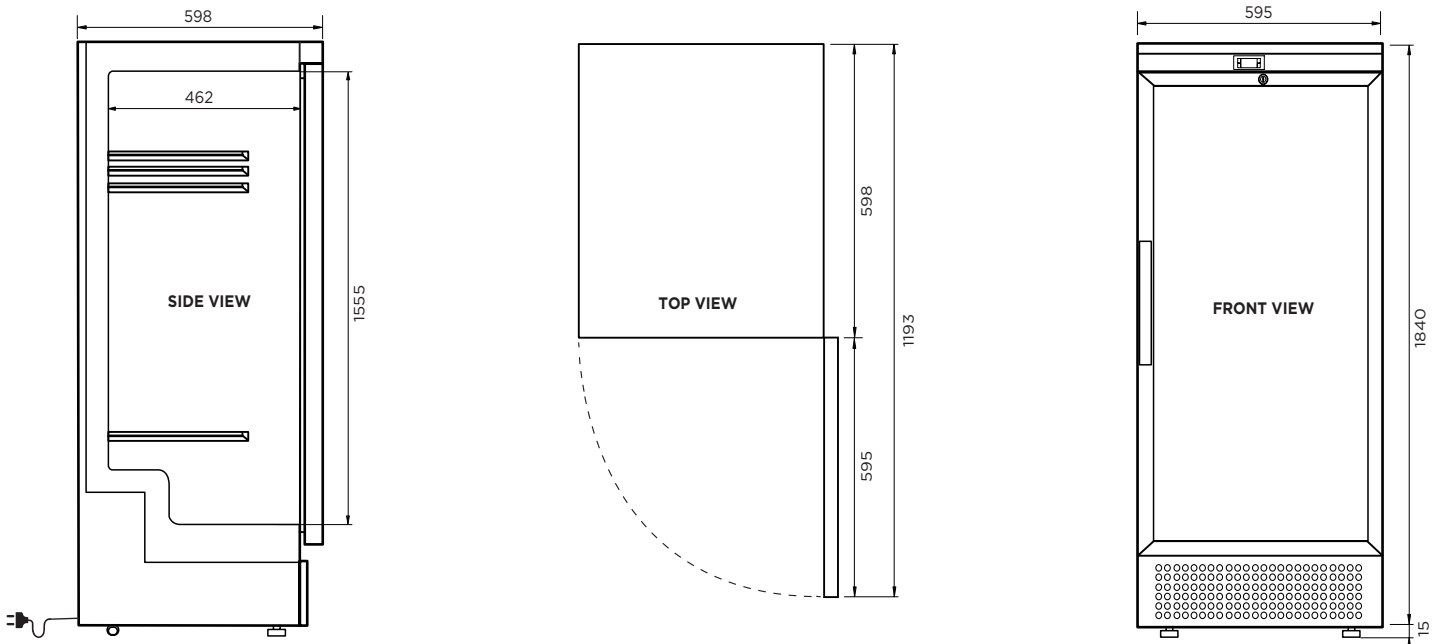

MediFridge Vaccine Fridge 372L

Medical Refirgeration

SPECIFICATIONS

Model Number	MED0374GD-NR
Part Number	3736218-NR
Volume	372L
Unit Weight	81kg
Packaged Weight	86kg
Temperature Range	+2°C to 8°C
Max Ambient Temperature	32°C
Climate Class	4M2
Energy Consumption	1.98kWh/24h
Refrigeration Capacity	350W
Air-Circulation	Fan-Forced
Refrigeration Capacity	R600a
Rated Current	1.23A
Electrical Voltage	220-240V
Frequency	50Hz
Power Supply	Single Phase
Power Plug	1 x 10A
Plug Location	Rear, bottom right
Colour	White
Internal Light	LED

No. of Doors	1
Door Type	Glass
Door Glass Type	Double glazed Low-E Glass + Argon Gas
Door Shape	Flat
Door Style	Hinged
Door Lock	Yes
Self-Closing Door	Yes
Door Swing Dimensions	590mm
Total Depth of Door Open	1190mm
No. of Shelves Incl. Base	6
Shelf Type	Adjustable
Shelf Dimensions	500(w) x 400(d) mm
Defrost System	Automatic
Temp. Controller	Digital
Castors	No, feet + rollers
Min/Max Temp Recorder	Yes
Temp Alarm	Yes
Door Alarm	Yes
Audible & Visual Alarm	Yes
Warranty	5 Years Bromic Extra Care Warranty - Labour and Parts

DIMENSIONS

External (mm)	
Width	595
Depth	598
Height	1840
Internal (mm)	
Width	505
Depth	462
Height	1555
Packaged (mm)	
Width	665
Depth	685
Height	2010