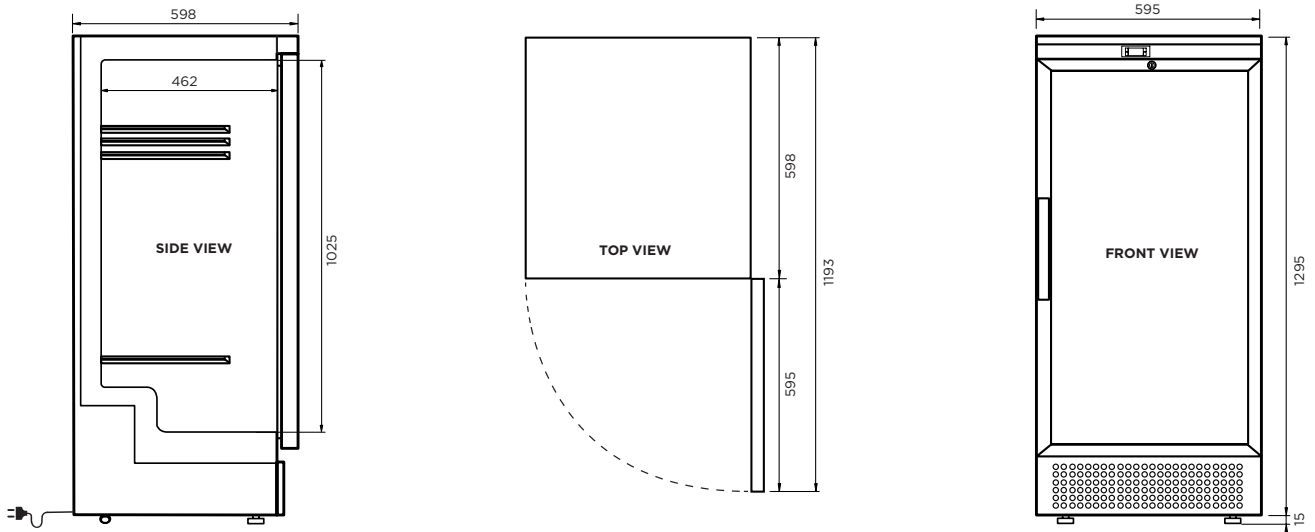

Double-glazed door with self-closing mechanism minimises heat transfer

Min/Max temperature recording to track temperature fluctuations

## SPECIFICATIONS

Model Number	MED0220GD-NR
Part Number	3736217-NR
Volume	215L
Unit Weight	65kg
Packaged Weight	70kg
Temperature Range	+2°C to 8°C
Max Ambient Temperature	32°C
Climate Class	4M2
Energy Consumption	1.9kWh/24h
Refrigeration Capacity	235W
Air-Circulation	Fan-Forced
Refrigeration Capacity	R600a
Rated Current	1.18A
Electrical Voltage	220-240V
Frequency	50Hz
Power Supply	Single Phase
Power Plug	1 x 10A
Plug Location	Rear, bottom right
Colour	White
Internal Light	LED
No. of Doors	1

Door Type	Glass
Door Glass Type	Double glazed Low-E Glass + Argon Gas
Door Shape	Flat
Door Style	Hinged
Door Lock	Yes
Self-Closing Door	Yes
Door Swing Dimensions	590mm
Total Depth of Door Open	1190mm
No. of Shelves Incl. Base	4
Shelf Type	Adjustable
Shelf Dimensions	500(w) x 400(d) mm
Defrost System	Automatic
Temp. Controller	Digital
Castors	No, feet + rollers
Min/Max Temp Recorder	Yes
Temp Alarm	Yes
Door Alarm	Yes
Audible & Visual Alarm	Yes
Warranty	5 Years Bromic Extra Care Warranty - Labour and Parts

## DIMENSIONS

External (mm)	
Width	595
Depth	598
Height	1310
Internal (mm)	
Width	505
Depth	462
Height	1025
Packaged (mm)	
Width	665
Depth	685
Height	1480