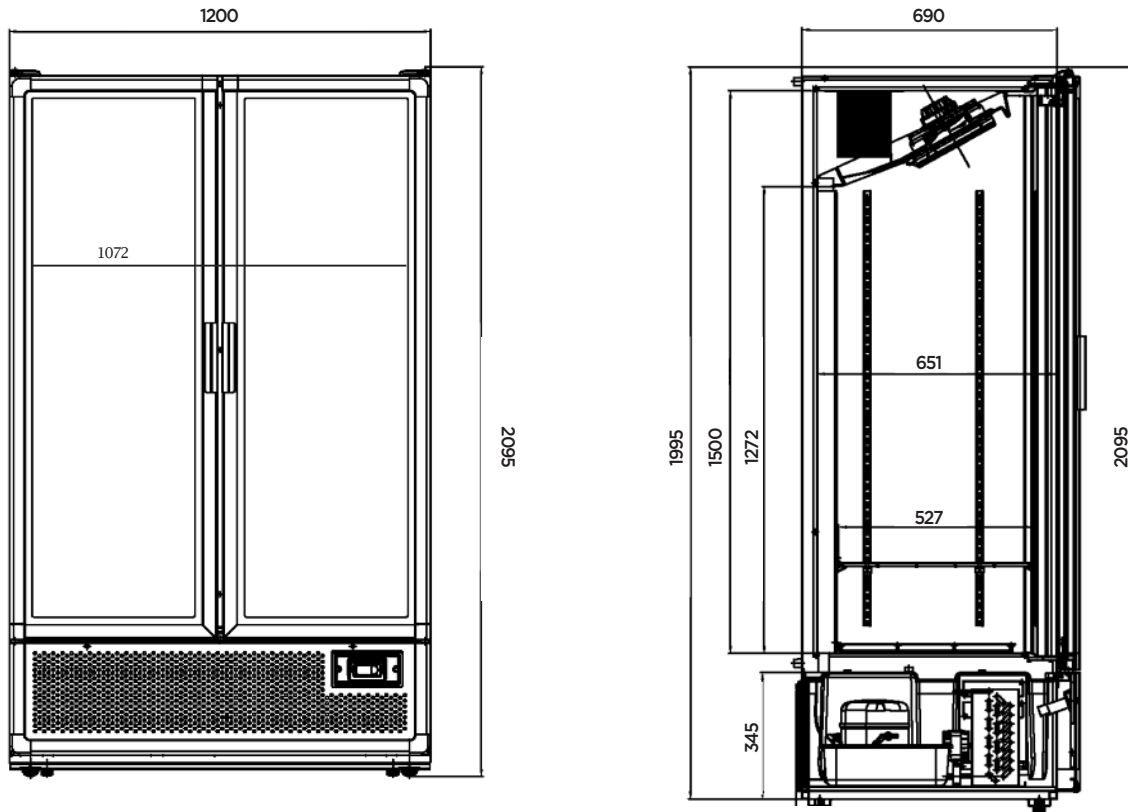

# Upright Display Fridge 1126L - 2 Door - Flat Glass

| Upright Display Fridge

Food safe storage  
with 3M1 climate class

6 shelf tiers including  
base for display flexibility

8-star GEMS  
energy rating

Self-closing doors ensure  
tight seal every time to  
minimise heat transfer

# Upright Display Fridge 1126L - 2 Door - Flat Glass

| Upright Display Fridge

SPECIFICATIONS				DIMENSIONS	
Part Number	3736236	Internal Light	LED	<b>External (mm)</b>	
Volume	1126L	Colour Temp.	6500K	<b>Width</b>	1200
Unit Weight	195kg	No. of Doors	2	<b>Depth</b>	775
Packaged Weight	210kg	Door Type	Glass	<b>Height</b>	2095
Adjustable Temp. Range	-1 to 5°C	Door Glass Type	Double glazed Low-E Glass + Argon Gas	<b>Internal (mm)</b>	
Max. Ambient Temp. Range	43°C	Door Shape	Flat	<b>Width</b>	1090
Climate Class	3M1	Door Style	Hinged	<b>Depth</b>	674
GEMS Star Rating	8	Door Lock	Yes	<b>Height</b>	1500
Energy Consumption	3.54 kWh/24h	Self-Closing Door	Yes	<b>Packaged (mm)</b>	
Refrigeration Capacity	1097W	Door Swing Dimension	512mm	<b>Width</b>	1240
Refrigerant	R290	Door Depth of Door Open	1303mm	<b>Depth</b>	790
Air-Circulation	Fan Forced	No. of Shelf Tiers incl Base	6	<b>Height</b>	2120
Rated Current	5A	Shelf Type	Adjustable		
Electrical Voltage	220-240V	Shelf Dimensions	1072(w) x 527(d) mm		
Frequency	50Hz	Temp. Controller	Digital		
Power Supply	Single Phase	Castors	Yes		
Power Plug	1 x 10A	Colour	Silver		
Plug Location	Rear, bottom right	Warranty	2 Years Bromic Extra Care Warranty - Labour and Parts		
Cord Length	1m				