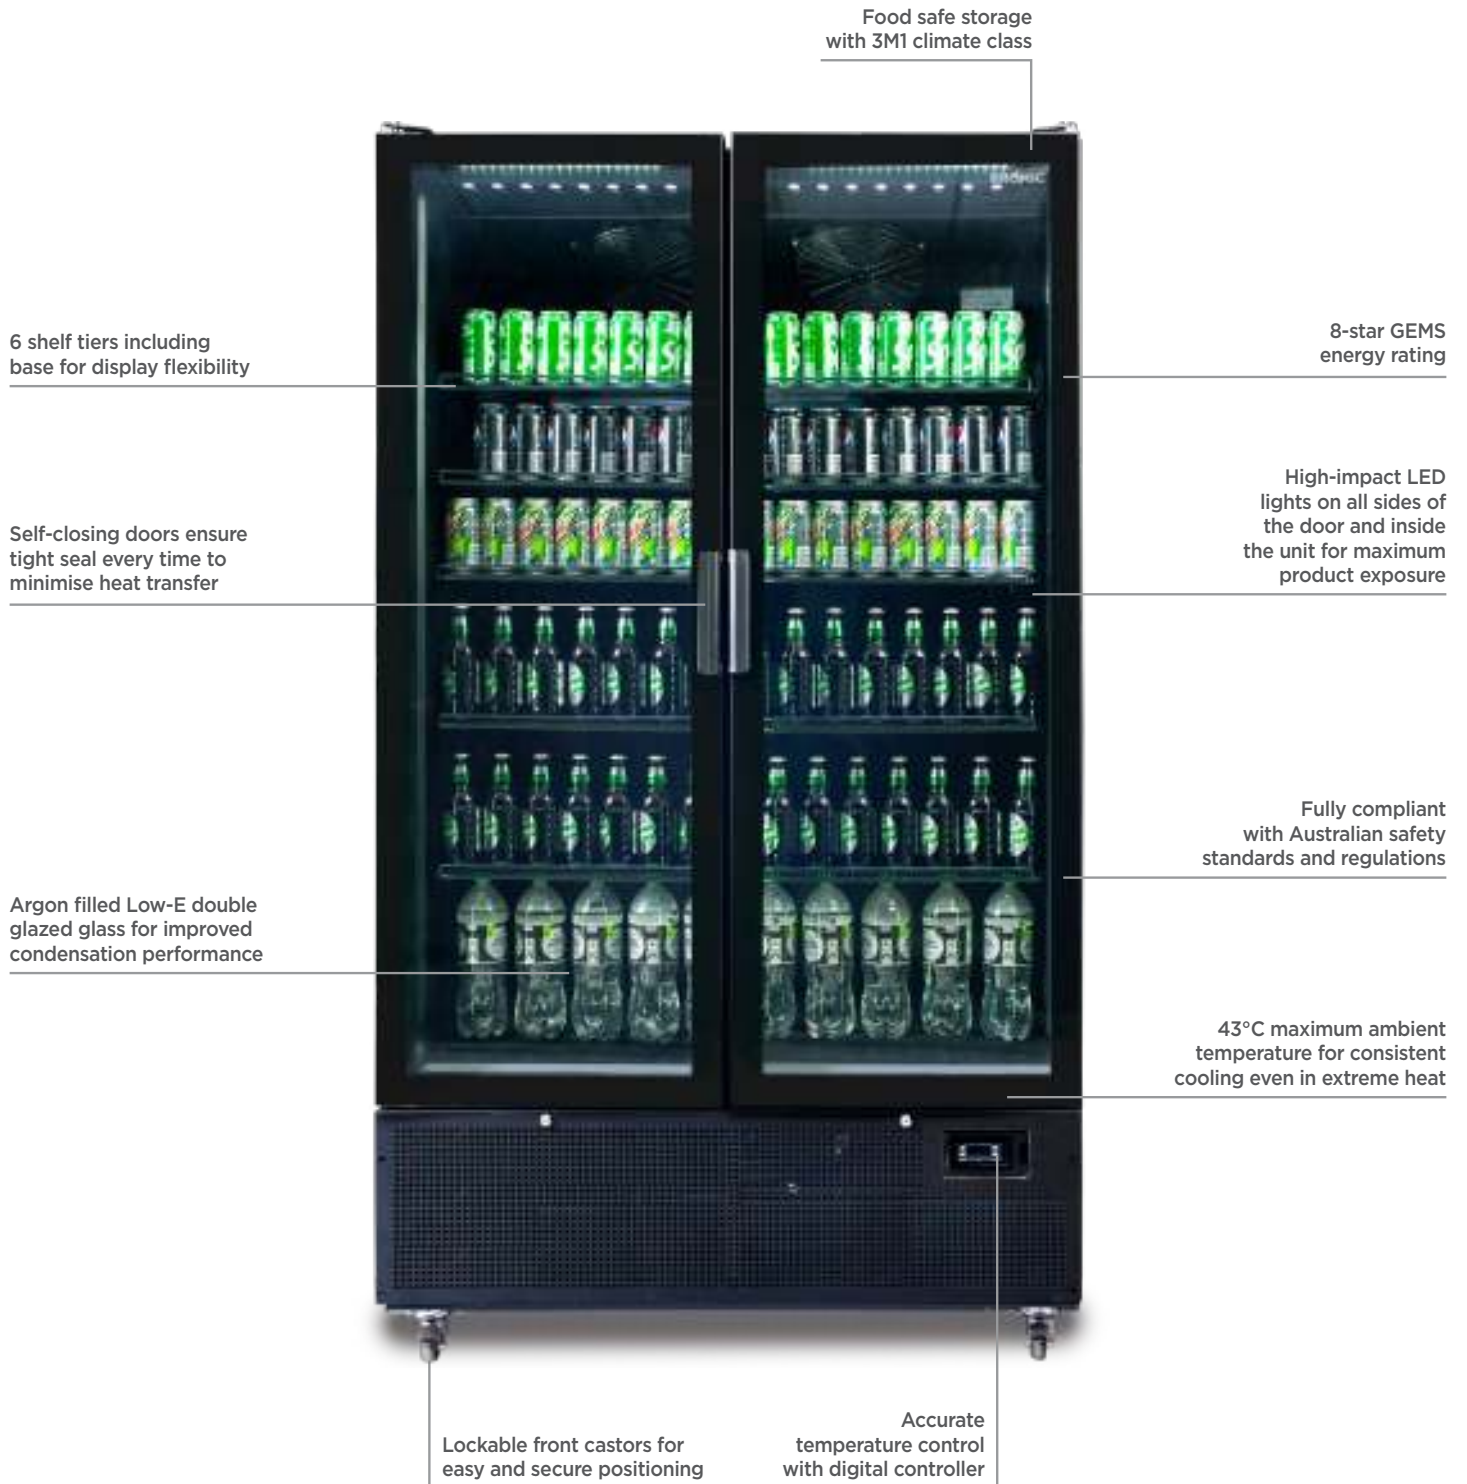

# Upright Display Fridge 1126L - 2 Door - Flat Glass

| Upright Display Fridge

# Upright Display Fridge 1126L - 2 Door - Flat Glass

| Upright Display Fridge

SPECIFICATIONS				DIMENSIONS	
Part Number	3736237	Internal Light	LED	<b>External (mm)</b>	
Volume	1126L	Colour Temp.	6500K	Width	1200
Unit Weight	195kg	No. of Doors	2	Depth	775
Packaged Weight	210kg	Door Type	Glass	Height	2095
Adjustable Temp. Range	-1 to 5°C	Door Glass Type	Double glazed Low-E Glass + Argon Gas	<b>Internal (mm)</b>	
Max. Ambient Temp. Range	43°C	Door Shape	Flat	Width	1090
Climate Class	3M1	Door Style	Hinged	Depth	674
GEMS Star Rating	8	Door Lock	Yes	Height	1500
Energy Consumption	3.54 kWh/24h	Self-Closing Door	Yes	<b>Packaged (mm)</b>	
Refrigeration Capacity	1097W	Door Swing Dimension	512mm	Width	1240
Refrigerant	R290	Total Depth of Door Open	1303mm	Depth	790
Air-Circulation	Fan Forced	No. of Shelf Tiers incl Base	6	Height	2120
Rated Current	5A	Shelf Type	Adjustable		
Electrical Voltage	220-240V	Shelf Dimensions	1072(w) x 527(d) mm		
Frequency	50Hz	Temp. Controller	Digital		
Power Supply	Single Phase	Castors	Yes		
Power Plug	1 x 10A	Colour	Black		
Plug Location	Rear, bottom right	Warranty	2 Years Bromic Extra Care Warranty - Labour and Parts		
Cord Length	1m				