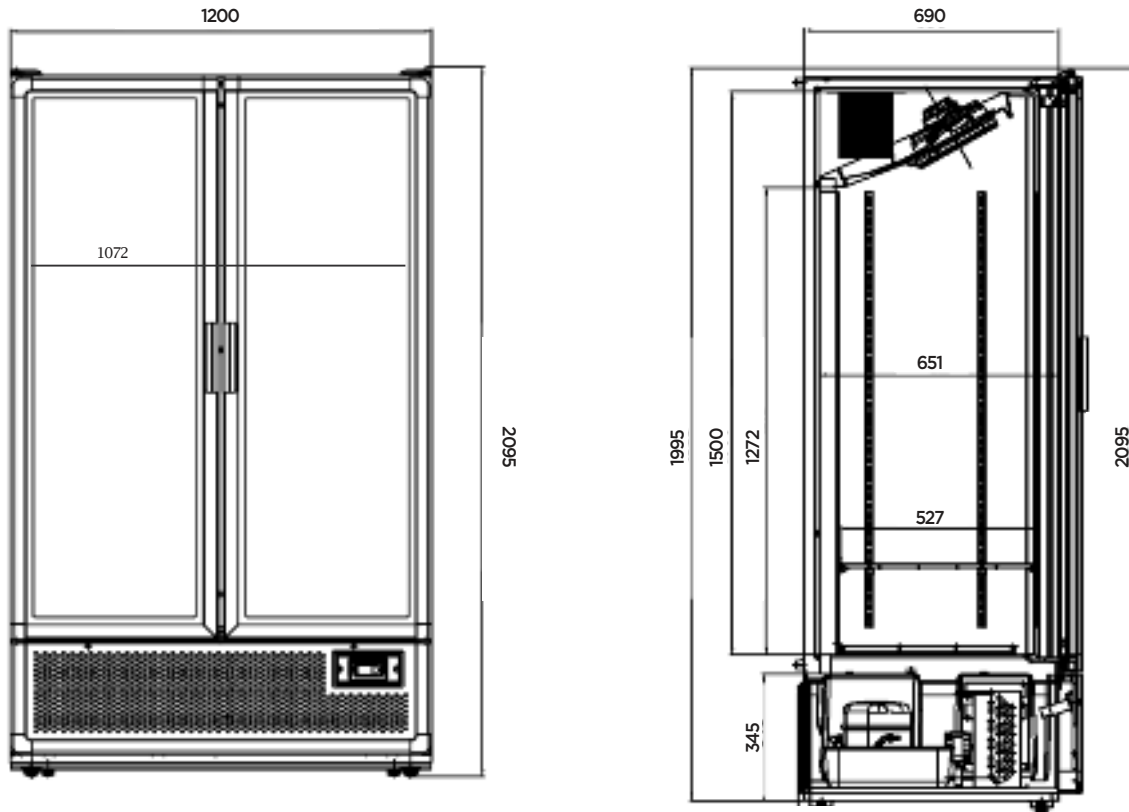

# Upright Display Fridge 1126L - 2 Door - Flat Glass

| Upright Display Fridge

# Upright Display Fridge 1126L - 2 Door - Flat Glass

| Upright Display Fridge

SPECIFICATIONS				DIMENSIONS	
Part Number	3736237	Internal Light	LED	<b>External (mm)</b>	
Volume	1126L	Colour Temp.	6500K	Width	1200
Unit Weight	195kg	No. of Doors	2	Depth	775
Packaged Weight	210kg	Door Type	Glass	Height	2095
Adjustable Temp. Range	-1 to 5°C	Door Glass Type	Double glazed Low-E Glass + Argon Gas	<b>Internal (mm)</b>	
Max. Ambient Temp. Range	43°C	Door Shape	Flat	Width	1090
Climate Class	3M1	Door Style	Hinged	Depth	674
GEMS Star Rating	8	Door Lock	Yes	Height	1500
Energy Consumption	3.54 kWh/24h	Self-Closing Door	Yes	<b>Packaged (mm)</b>	
Refrigeration Capacity	1097W	Door Swing Dimension	512mm	Width	1240
Refrigerant	R290	Total Depth of Door Open	1303mm	Depth	790
Air-Circulation	Fan Forced	No. of Shelf Tiers incl Base	6	Height	2120
Rated Current	5A	Shelf Type	Adjustable		
Electrical Voltage	220-240V	Shelf Dimensions	1072(w) x 527(d) mm		
Frequency	50Hz	Temp. Controller	Digital		
Power Supply	Single Phase	Castors	Yes		
Power Plug	1 x 10A	Colour	Black		
Plug Location	Rear, bottom right	Warranty	2 Years Bromic Extra Care Warranty - Labour and Parts		
Cord Length	1m				