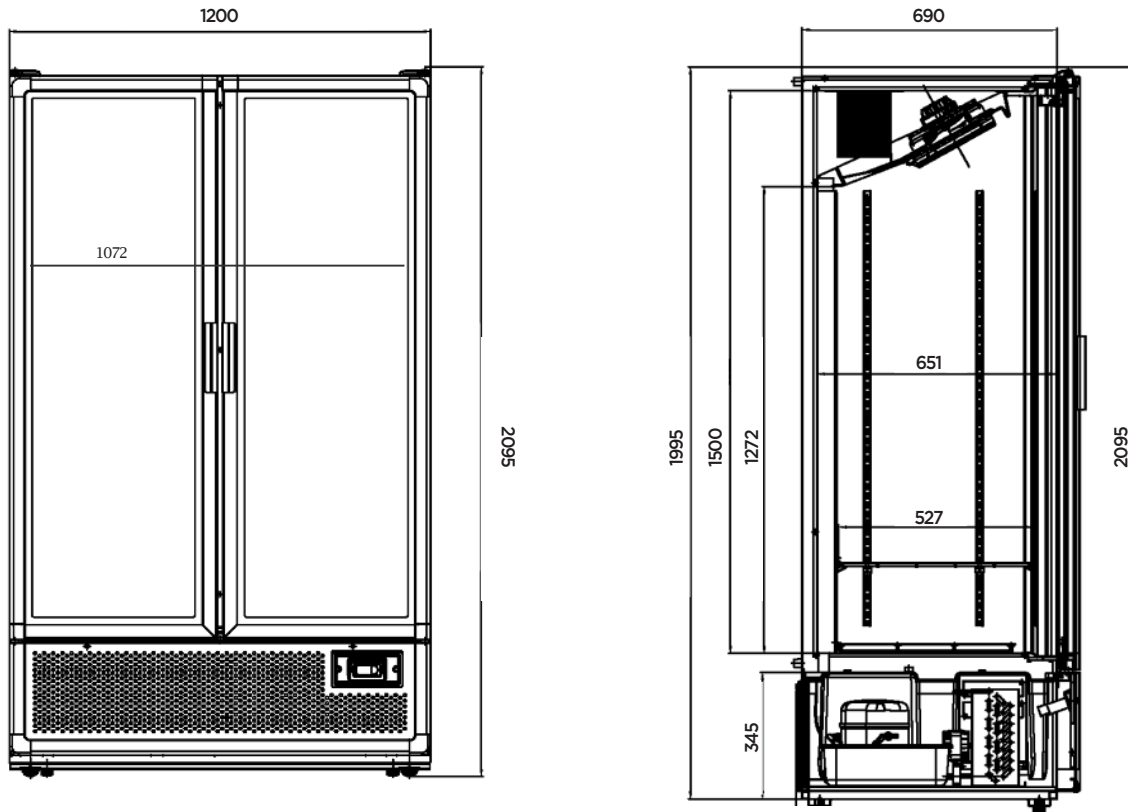

Upright Display Fridge 1126L - 2 Door - Flat Glass

| Upright Display Fridge

Upright Display Fridge 1126L - 2 Door - Flat Glass

| Upright Display Fridge

SPECIFICATIONS				DIMENSIONS	
Part Number	3736237	Internal Light	LED	External (mm)	
Volume	1126L	Colour Temp.	6500K	Width	1200
Unit Weight	195kg	No. of Doors	2	Depth	775
Packaged Weight	210kg	Door Type	Glass	Height	2095
Adjustable Temp. Range	-1 to 5°C	Door Glass Type	Double glazed Low-E Glass + Argon Gas	Internal (mm)	
Max. Ambient Temp. Range	43°C	Door Shape	Flat	Width	1090
Climate Class	3M1	Door Style	Hinged	Depth	674
GEMS Star Rating	8	Door Lock	Yes	Height	1500
Energy Consumption	3.54 kWh/24h	Self-Closing Door	Yes	Packaged (mm)	
Refrigeration Capacity	1097W	Door Swing Dimension	512mm	Width	1240
Refrigerant	R290	Total Depth of Door Open	1303mm	Depth	790
Air-Circulation	Fan Forced	No. of Shelf Tiers incl Base	6	Height	2120
Rated Current	5A	Shelf Type	Adjustable		
Electrical Voltage	220-240V	Shelf Dimensions	1072(w) x 527(d) mm		
Frequency	50Hz	Temp. Controller	Digital		
Power Supply	Single Phase	Castors	Yes		
Power Plug	1 x 10A	Colour	Black		
Plug Location	Rear, bottom right	Warranty	2 Years Bromic Extra Care Warranty - Labour and Parts		
Cord Length	1m				