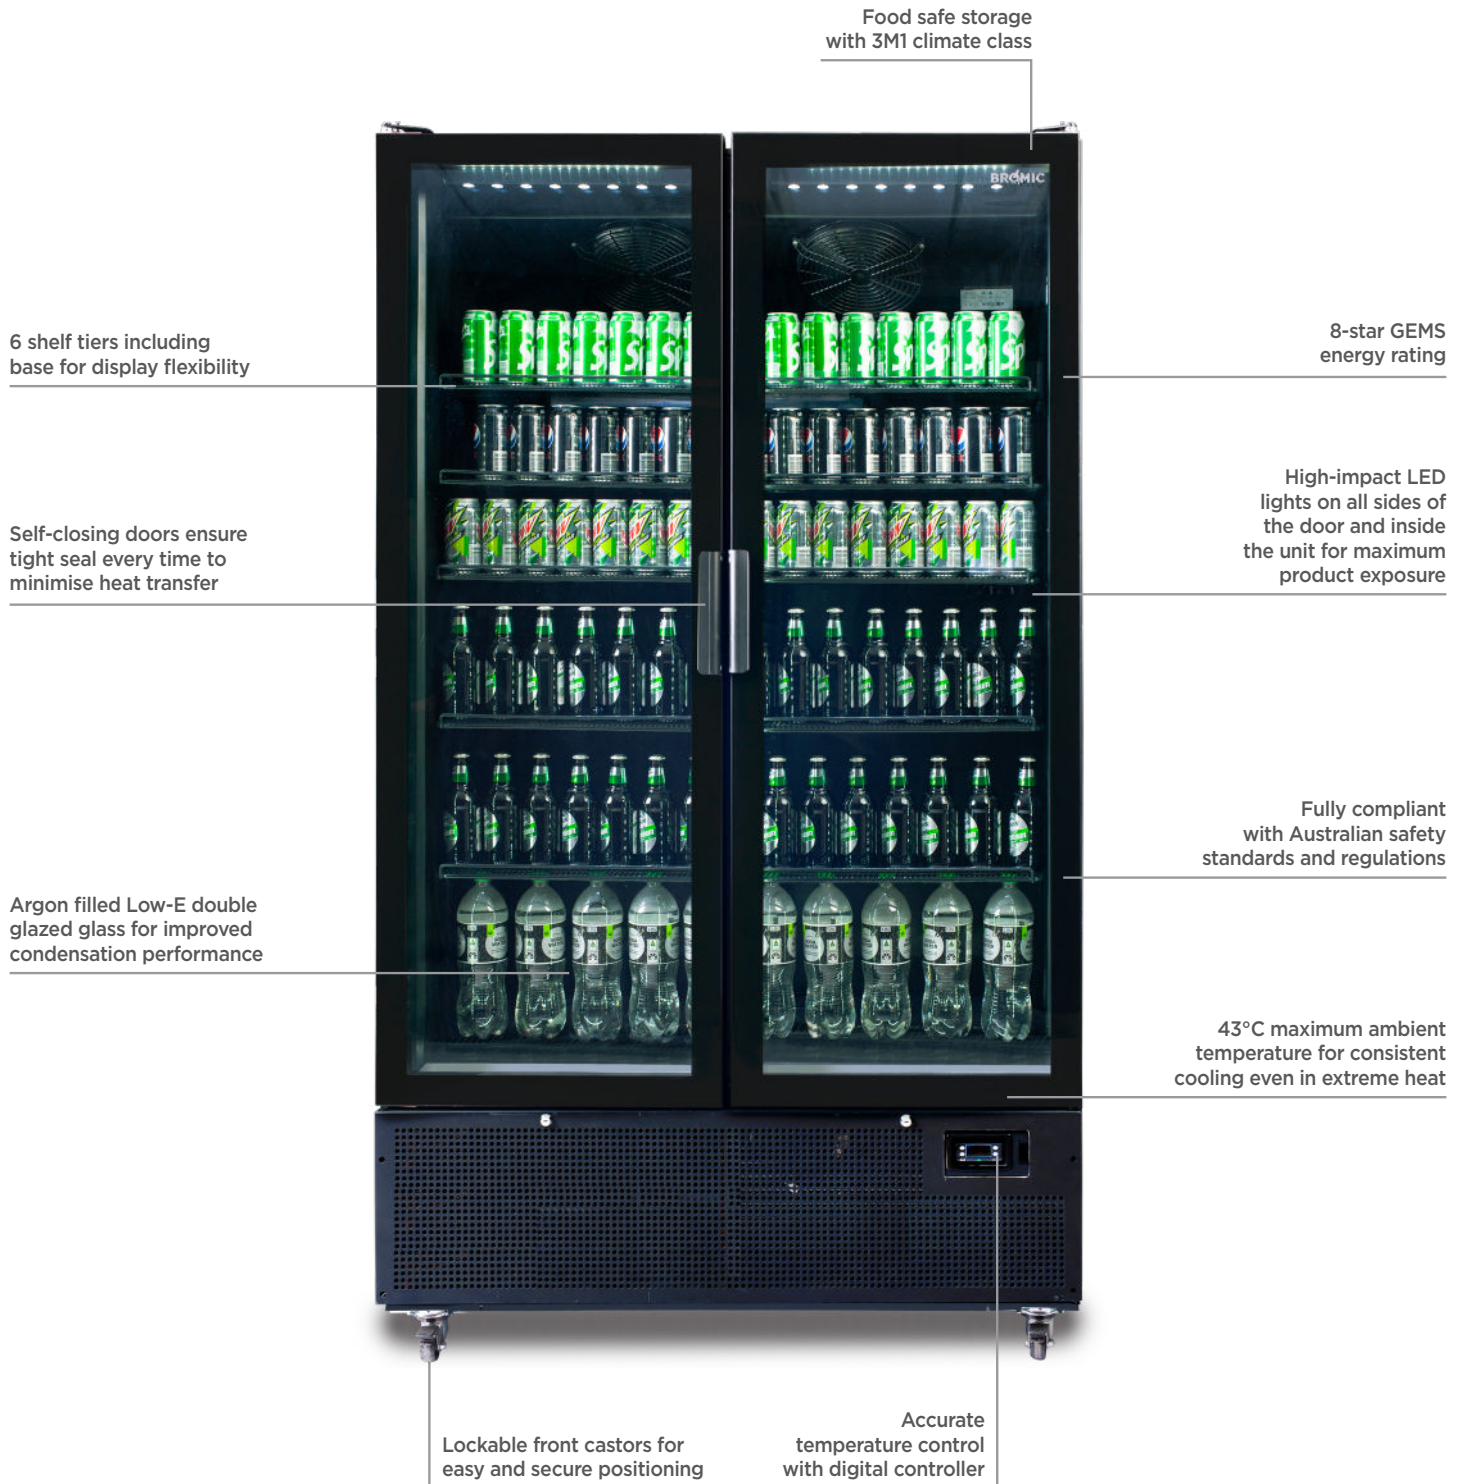

Upright Display Fridge 1126L - 2 Door - Flat Glass

| Upright Display Fridge

Upright Display Fridge 1126L - 2 Door - Flat Glass

| Upright Display Fridge

SPECIFICATIONS				DIMENSIONS	
Part Number	3736237	Internal Light	LED	External (mm)	
Volume	1126L	Colour Temp.	6500K	Width	1200
Unit Weight	195kg	No. of Doors	2	Depth	775
Packaged Weight	210kg	Door Type	Glass	Height	2095
Adjustable Temp. Range	-1 to 5°C	Door Glass Type	Double glazed Low-E Glass + Argon Gas	Internal (mm)	
Max. Ambient Temp. Range	43°C	Door Shape	Flat	Width	1090
Climate Class	3M1	Door Style	Hinged	Depth	674
GEMS Star Rating	8	Door Lock	Yes	Height	1500
Energy Consumption	3.54 kWh/24h	Self-Closing Door	Yes	Packaged (mm)	
Refrigeration Capacity	1097W	Door Swing Dimension	512mm	Width	1240
Refrigerant	R290	Total Depth of Door Open	1303mm	Depth	790
Air-Circulation	Fan Forced	No. of Shelf Tiers incl Base	6	Height	2120
Rated Current	5A	Shelf Type	Adjustable		
Electrical Voltage	220-240V	Shelf Dimensions	1072(w) x 527(d) mm		
Frequency	50Hz	Temp. Controller	Digital		
Power Supply	Single Phase	Castors	Yes		
Power Plug	1 x 10A	Colour	Black		
Plug Location	Rear, bottom right	Warranty	2 Years Bromic Extra Care Warranty - Labour and Parts		
Cord Length	1m				