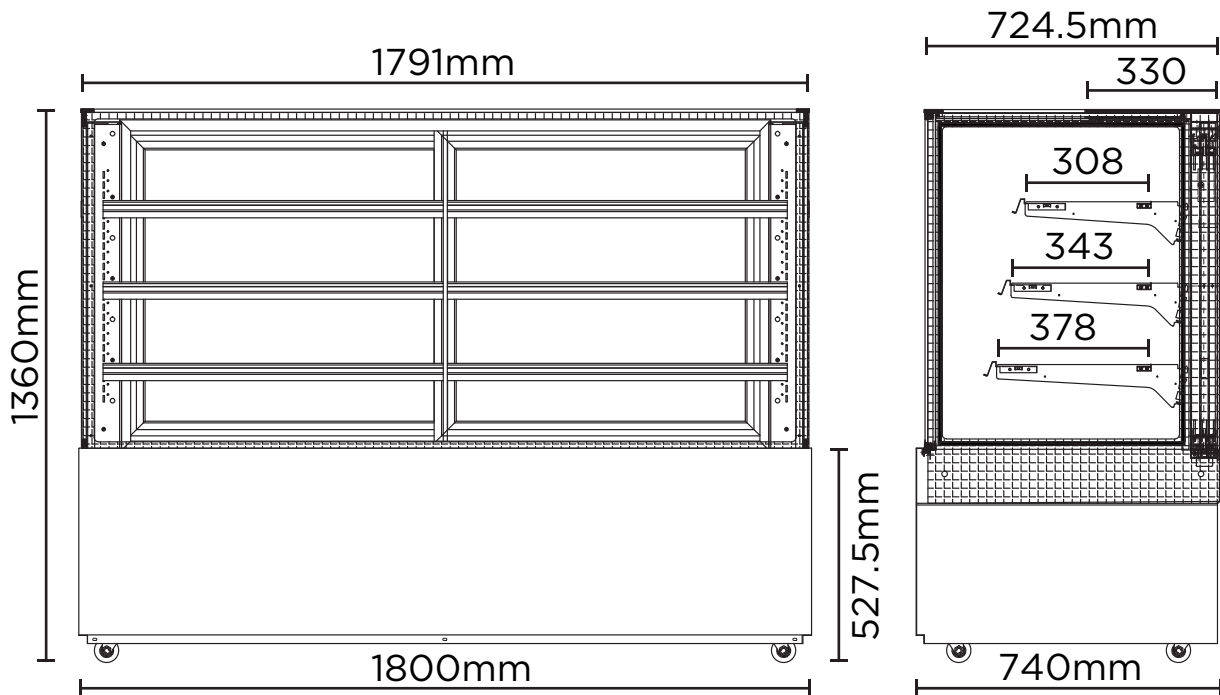

## Ambient Food Display 1800mm - 4 Tier

| Food Displays

# Ambient Food Display 1800mm - 4 Tier

| Food Displays

SPECIFICATIONS				DIMENSIONS	
Part Number	3736303	No. of Doors	2	<b>External (mm)</b>	
Volume	830L	Door Type	Glass	<b>Width</b>	1800
Unit Weight	238kg	Door Glass Type	Single Glazed	<b>Depth</b>	740
Packaged Weight	248kg	Door Style	Sliding	<b>Height</b>	1360
Rated Current	0.49A	Self-Closing Door	No	<b>Internal (mm)</b>	
Electrical Voltage	220-240V	No. of Shelves Incl. Base Per Door	4	<b>Width</b>	1774
Frequency	50Hz	Shelves Type	Adjustable	<b>Depth</b>	647
Power Supply	Single Phase	Shelf Dimensions	852(w) x 307(d) mm, 852(w) x 342(d) mm, 852(w) x 377(m) mm	<b>Height</b>	828
Power Plug	1 x 10A	Castors	Yes	<b>Packaged (mm)</b>	
Plug Location	Rear, Bottom Right	Warranty	2 Years, Parts & Labour Bromic Extra Care	<b>Width</b>	1900
Internal Light	LED			<b>Depth</b>	850
				<b>Height</b>	1510