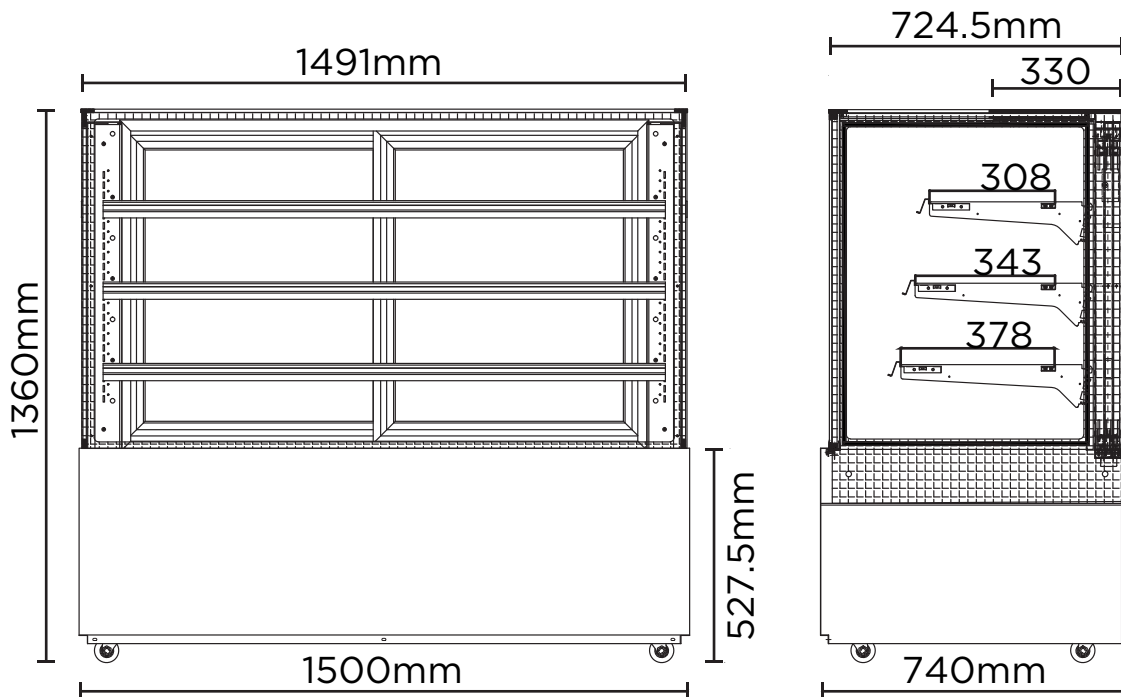

Ambient Food Display 1500mm - 4 Tier

| Food Displays

4 Tier Ambient Food Display 1500mm

| Food Displays

SPECIFICATIONS	DIMENSIONS
-----------------------	-------------------

Part Number	3736302	No. of Doors	2	External (mm)
Volume	686L	Door Type	Glass	Width 1500
Unit Weight	206kg	Door Glass Type	Single Glazed	Depth 740
Packaged Weight	216kg	Door Style	Sliding	Height 1360
Rated Current	0.35A	Self-Closing Door	No	
Electrical Voltage	220-240V	No. of Shelves Incl. Base Per Door	4	Internal (mm)
Frequency	50Hz	Shelves Type	Adjustable	Width 1474
Power Supply	Single Phase	Shelf Dimensions	1417(w) x 307(d), 1417(w) x 342(d), 1417(w) x 377(d) mm	Depth 647
Power Plug	1 x 10A	Castors	Yes	Height 828
Plug Location	Rear, Bottom Right	Warranty	2 Years, Parts & Labour Bromic Extra Care	
Internal Light	LED			Packaged (mm)
				Width 1600
				Depth 850
				Height 1510