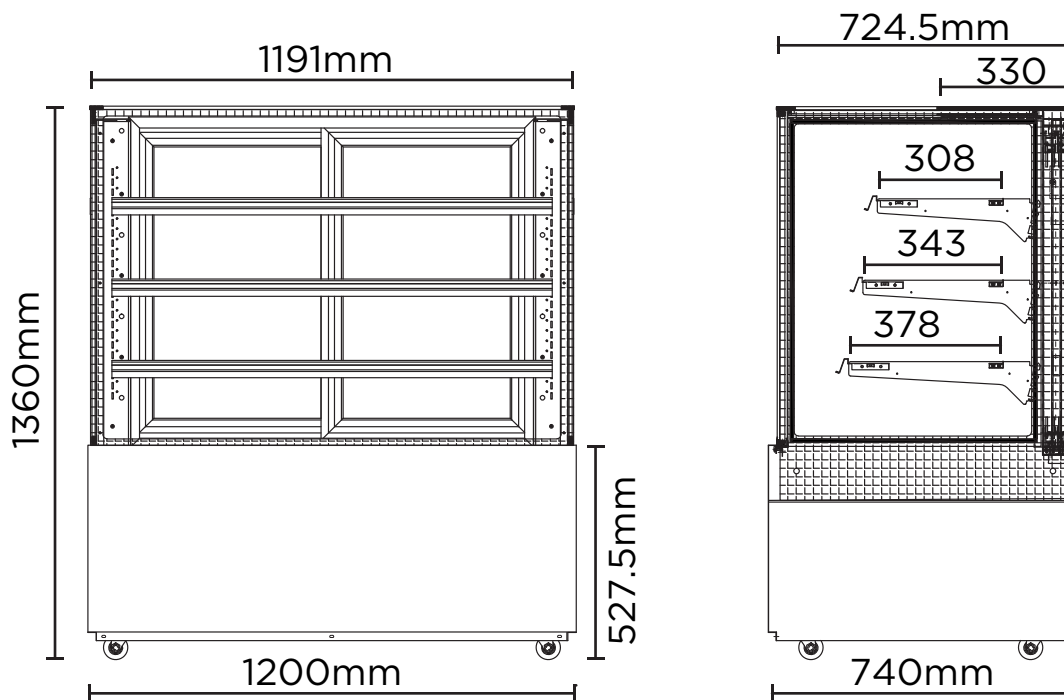

Cake Display 1200mm - 4 Tier

| Food Displays

Cake Display 1200mm - 4 Tier

| Food Displays

SPECIFICATIONS				DIMENSIONS	
Part Number	3736309-NR	Plug Location	Rear, Bottom Right	External (mm)	
Volume	542L	Internal Light	LED	Width	1200
Unit Weight	282kg	No. of Doors	2	Depth	740
Packaged Weight	292kg	Door Type	Glass	Height	1360
Adjustable Temp. Range	+1°C to +5°C	Door Glass Type	Double Glazed	Internal (mm)	
Max. Ambient Temp. Range	32°C	Door Style	Sliding	Width	1174
Climate Class	3M1	Self-Closing Door	No	Depth	647
Energy Consumption	14.87kWh/24h	No. of Shelves Incl. Base Per Door	4	Height	828
GEMS Star Rating	4 Stars	Shelves Type	Adjustable	Internal (mm)	
Refrigeration Capacity	1000W	Shelf Dimensions	1117(w) x 307(d), 1117(w) x 342(d), 1117(w) x 377(d) mm	Width	1300
Refrigerant	R290	Temp. Controller	Digital	Depth	850
Rated Current	4.2A	Castors	Yes	Height	1510
Electrical Voltage	220-240V	Warranty	2 Years, Parts & Labour Bromic Extra Care		
Frequency	50Hz				
Power Supply	Single Phase				
Power Plug	1 x 10A				