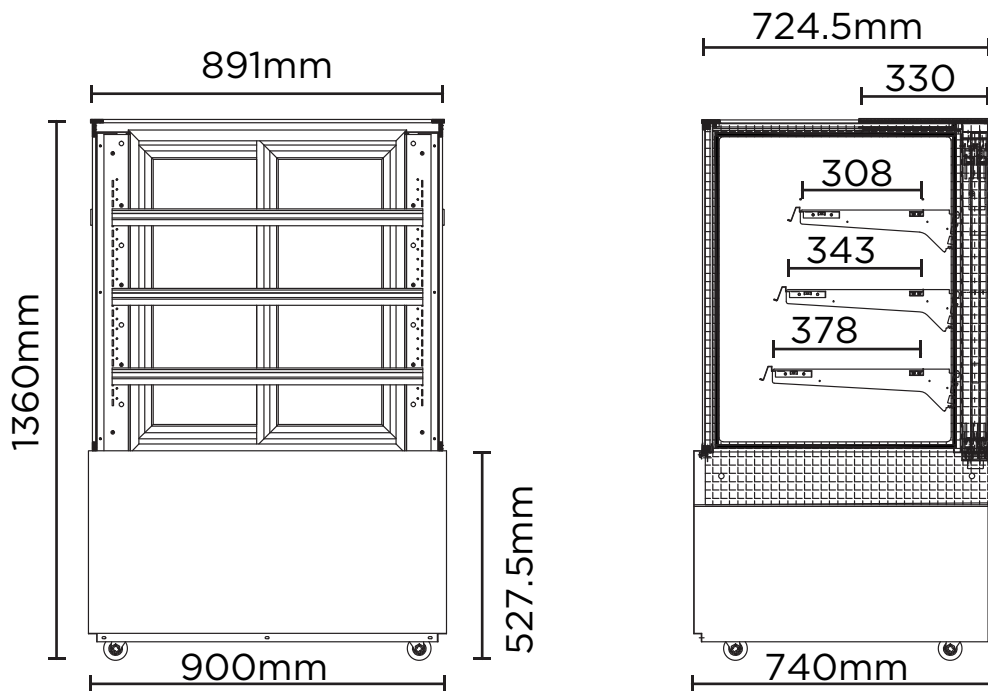

Hot Food Display 900mm - 4 Tier

| Food Displays

Hot Food Display 900mm - 4 Tier

| Food Displays

SPECIFICATIONS				DIMENSIONS	
Part Number	3736304	No. of Doors	2	External (mm)	
Volume	417L	Colour Temperature	Warm	Width	900
Unit Weight	186kg	Door Type	Glass	Depth	740
Packaged Weight	196kg	Door Glass Type	Single Glazed	Height	1360
Adjustable Temp. Range	+50°C to +70°C	Door Style	Sliding	Internal (mm)	
Refrigeration Capacity	659W	Self-Closing Door	No	Width	874
Rated Current	7.5A	No. of Shelves Incl. Base Per Door	4	Depth	647
Electrical Voltage	220-240V	Shelves Type	Adjustable	Height	828
Frequency	50Hz	Shelf Dimensions	817(w) x 307(d) mm, 817(w) x 342(d) mm, 817(w) x 377(d) mm	Packaged (mm)	
Power Supply	Single Phase	Temp. Controller	Digital	Width	1000
Power Plug	1 x 15A	Castors	Yes	Depth	850
Plug Location	Rear, Bottom Right	Warranty	2 Years, Parts & Labour Bromic Extra Care	Height	1510
Internal Light	Fluorescent				