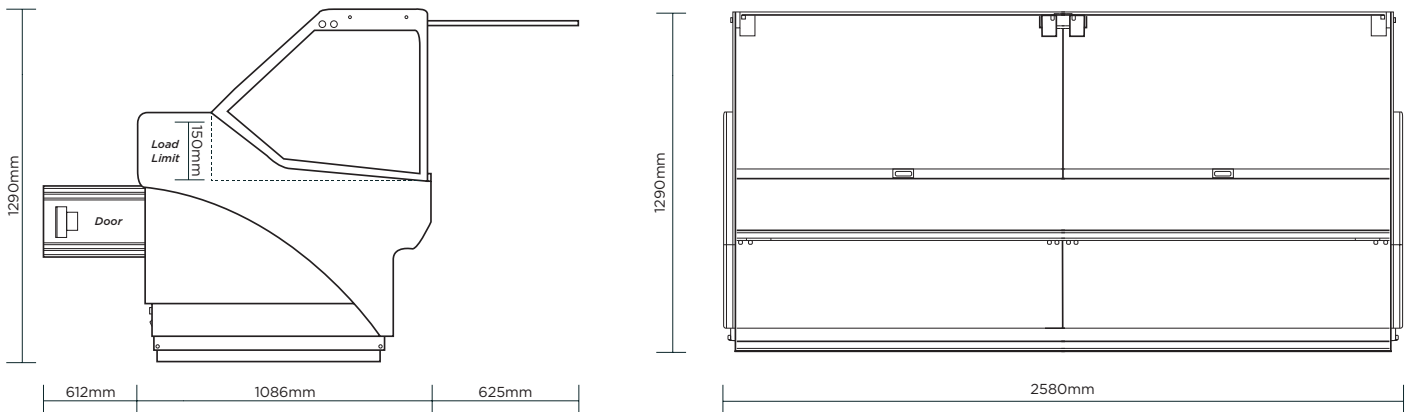

# Square Glass Deli Display 2580mm

| Deli Displays

## Square Glass Deli Display 2580mm

| Deli Displays

### SPECIFICATIONS

Part Number	3335633
Volume	703L
Unit Weight	381kg
Packaged Weight	397kg
Adjustable Temp. Range	-1 to 10°C
Max. Ambient Temp. Range	25°C
Climate Class	3M1
Energy Consumption	11.6kWh/24h
Refrigeration Capacity	759W
Refrigerant	R290
Air-Circulation	Fan Forced
Rated Current	3.30A
Electrical Voltage	220-240V
Frequency	50Hz
Power Supply	Single Phase
Power Plug	1 x 10A
Plug Location	Rear, bottom left

### DIMENSIONS

	External (mm)
Width	2580
Depth	1086
Height	1290
	Packaged (mm)
Width	2650
Depth	1180
Height	1740