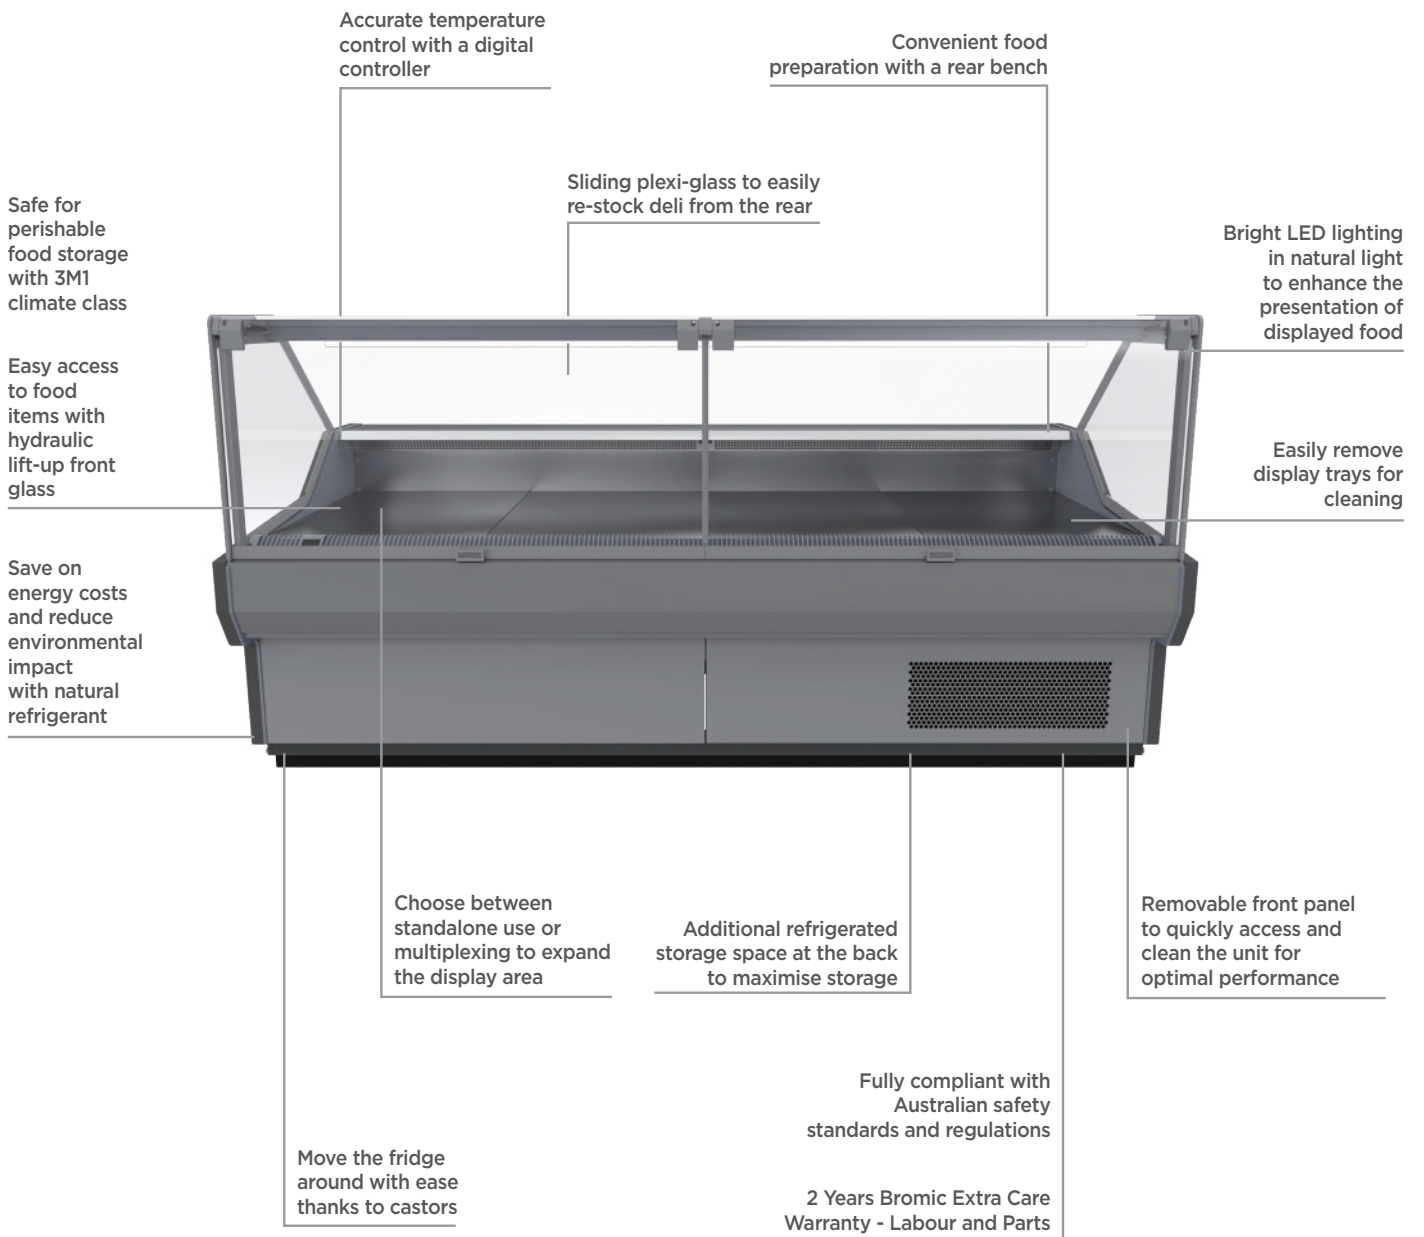

# Square Glass Deli Display 2580mm

| Deli Displays

## Square Glass Deli Display 2580mm

| Deli Displays

Cord Length	2m
Internal Light	LED
Colour Temp.	4000K
Door Lock	No
No. of Doors	3
Door Type	Solid
Door Style	Hinged
Door Swing Dimension	625mm
Total Depth of Door Open	1721mm
Defrost System	Automatic
Temp. Controller	Digital
Rear Storage	Yes
Castors	Yes
Hydraulic Lift-up System	Yes
Front Lifting Glass	Yes
Colour	Grey
Warranty	2 Years Bromic Extra Care Warranty - Labour and Parts

### DIMENSIONS

	External (mm)
Width	2580
Depth	1086
Height	1290
	Packaged (mm)
Width	2650
Depth	1180
Height	1740