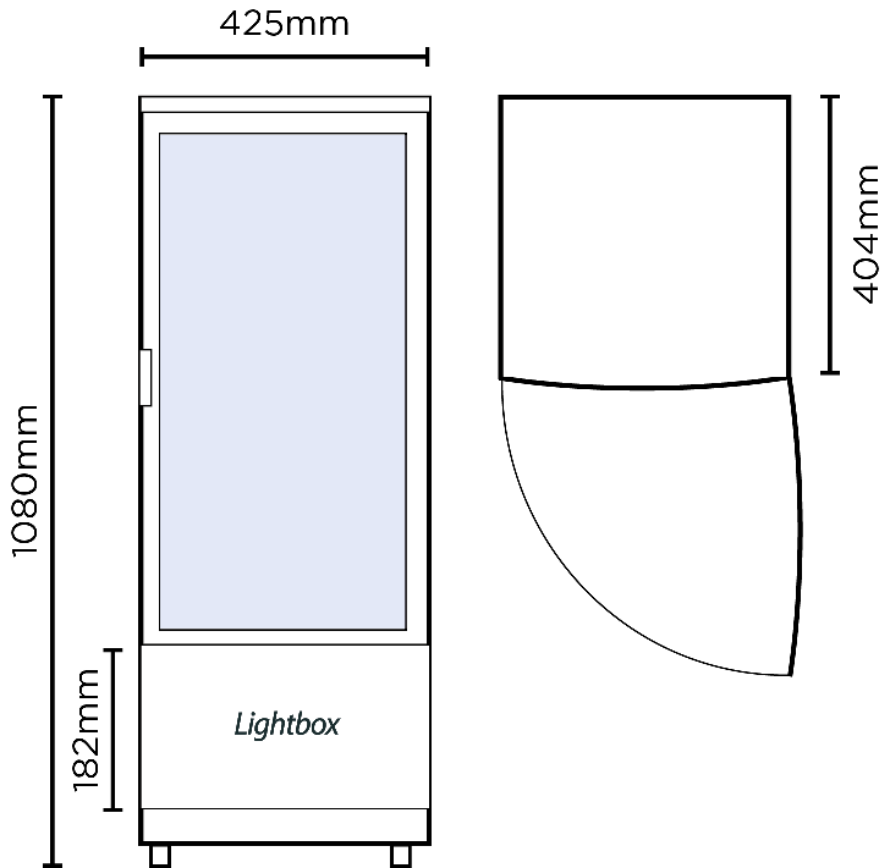

Countertop Fridge 98L - 1 Door - Curved Glass

| Countertop Merchandisers

Countertop Fridge 98L - 1 Door - Curved Glass

| Countertop Merchandisers

SPECIFICATIONS	DIMENSIONS
----------------	------------

Part Number	3735192-NR	Colour	Black	External (mm)
Volume	98L	Internal Light	LED	
Unit Weight	41kg	Display Lightbox	Yes	Width 425
Packaged Weight	46kg	No. of Doors	1	Depth 404
Adjustable Temp. Range	+2°C to +8°C	Door Type	Glass	Height 1080
Max. Ambient Temp. Range	32°C	Door Glass Type	Double Glazed	
Climate Class	4H1	Door Style	Hinged	Internal (mm)
Energy Consumption	3.262kWh/24h	Door Shape	Curved	Width 367
GEMS Star Rating	8 Stars	Door Swing Dimension	425mm	Depth 306
Refrigeration Capacity	180W	Total Depth of Door Open	811mm	Height 785
Refrigerant	R600a	Self-Closing Door	No	
Rated Current	1.2A	Door Lock	Yes	Packaged (mm)
Electrical Voltage	220-240V	No. of Shelf Tiers incl base	5	Width 480
Frequency	50Hz	Shelves Type	Adjustable	Depth 450
Power Supply	Single Phase	Temp. Controller	Digital	Height 1135
Power Plug	1 x 10A	Castors	Feet included	
Plug Location	Rear, Bottom Right	Warranty	2 Years, Parts & Labour Bromic Extra Care	