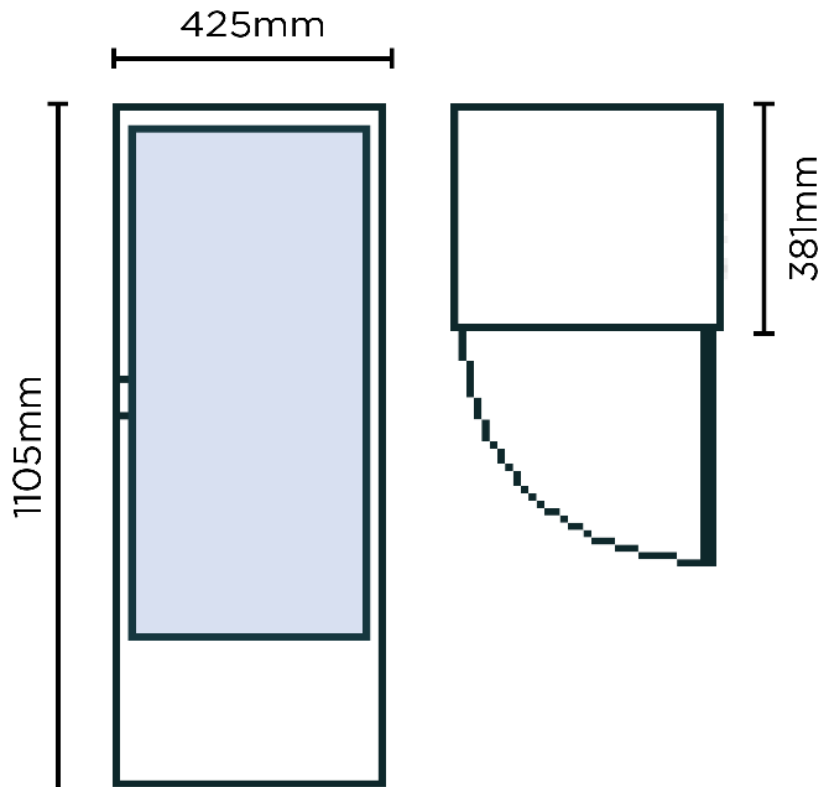

# Countertop Fridge 98L - 1 Door - Flat Glass

| Countertop Merchandisers

# Countertop Fridge 98L - 1 Door - Flat Glass

| Countertop Merchandisers

SPECIFICATIONS	DIMENSIONS
----------------	------------

<b>Part Number</b>	3735182-NR	<b>Colour</b>	Black	<b>External (mm)</b>
<b>Volume</b>	98L	<b>Internal Light</b>	LED	
<b>Unit Weight</b>	40.5kg	<b>Display Lightbox</b>	No	<b>Width</b> 425
<b>Packaged Weight</b>	45.5kg	<b>No. of Doors</b>	1	<b>Depth</b> 381
<b>Adjustable Temp. Range</b>	+2°C to +8°C	<b>Door Type</b>	Glass	<b>Height</b> 1105
<b>Max. Ambient Temp. Range</b>	32°C	<b>Door Glass Type</b>	Double Glazed	
<b>Climate Class</b>	4H1	<b>Door Style</b>	Hinged	<b>Internal (mm)</b>
<b>Energy Consumption</b>	3.339kWh/24h	<b>Door Shape</b>	Flat	<b>Width</b> 369
<b>GEMS Star Rating</b>	8 Stars	<b>Door Swing Dimension</b>	425mm	<b>Depth</b> 304
<b>Refrigeration Capacity</b>	180W	<b>Total Depth of Door Open</b>	811mm	<b>Height</b> 785
<b>Refrigerant</b>	R600a	<b>Self-Closing Door</b>	No	
<b>Rated Current</b>	1.2A	<b>Door Lock</b>	Yes	<b>Packaged (mm)</b>
<b>Electrical Voltage</b>	220-240V	<b>No. of Shelf Tiers incl base</b>	5	<b>Width</b> 475
<b>Frequency</b>	50Hz	<b>Shelves Type</b>	Adjustable	<b>Depth</b> 432
<b>Power Supply</b>	Single Phase	<b>Temp. Controller</b>	Digital	<b>Height</b> 1180
<b>Power Plug</b>	1 x 10A	<b>Castors</b>	No	
<b>Plug Location</b>	Rear, Bottom Right	<b>Warranty</b>	2 Years, Parts & Labour Bromic Extra Care	