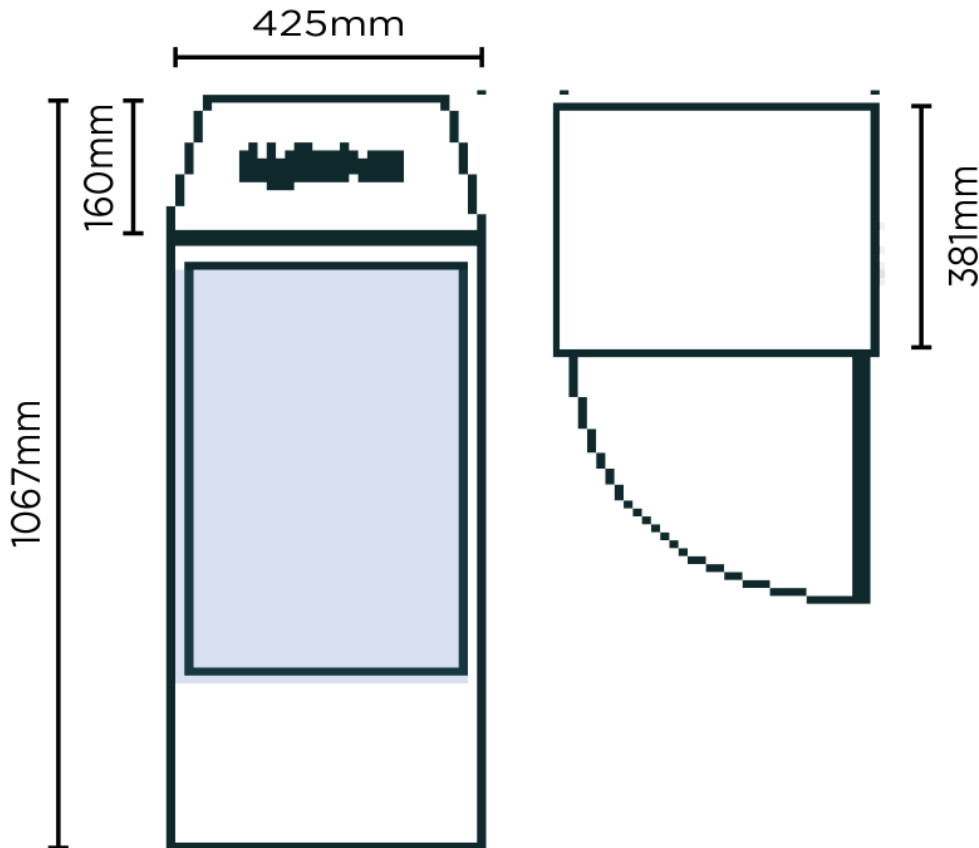

Countertop Fridge 78L - 1 Door - Flat Glass

| Countertop Merchandisers

SPECIFICATIONS	DIMENSIONS

Part Number 3735131-NR Volume 78L Unit Weight 37kg Packaged Weight 41kg Adjustable Temp. Range +2°C to +8°C Max. Ambient Temp. Range 32°C Climate Class 4H1 Energy Consumption 2.248kWh/24h GEMS Star Rating 9 Stars Refrigeration Capacity 180W Refrigerant R600a Rated Current 1.2A Electrical Voltage 220-240V Frequency 50Hz Power Supply Single Phase Power Plug 1 x 10A Plug Location Rear, Bottom Right	Colour White Internal Light LED Display Lightbox Yes No. of Doors 1 Door Type Glass Door Glass Type Double Glazed Door Style Hinged Door Shape Flat Door Swing Dimension 425mm Total Depth of Door Open 811mm Self-Closing Door No Door Lock Yes No. of Shelf Tiers incl base 4 Shelves Type Adjustable Temp. Controller Digital Castors No Warranty 2 Years, Parts & Labour Bromic Extra Care	<table border="0"> <tr> <td style="text-align: right;">External (mm)</td> <td></td> </tr> <tr> <td style="text-align: right;">Width</td> <td>425</td> </tr> <tr> <td style="text-align: right;">Depth</td> <td>381</td> </tr> <tr> <td style="text-align: right;">Height</td> <td>1067</td> </tr> <tr> <td style="text-align: right;">Internal (mm)</td> <td></td> </tr> <tr> <td style="text-align: right;">Width</td> <td>369</td> </tr> <tr> <td style="text-align: right;">Depth</td> <td>309</td> </tr> <tr> <td style="text-align: right;">Height</td> <td>591</td> </tr> <tr> <td style="text-align: right;">Packaged (mm)</td> <td></td> </tr> <tr> <td style="text-align: right;">Width</td> <td>475</td> </tr> <tr> <td style="text-align: right;">Depth</td> <td>432</td> </tr> <tr> <td style="text-align: right;">Height</td> <td>1145</td> </tr> </table>