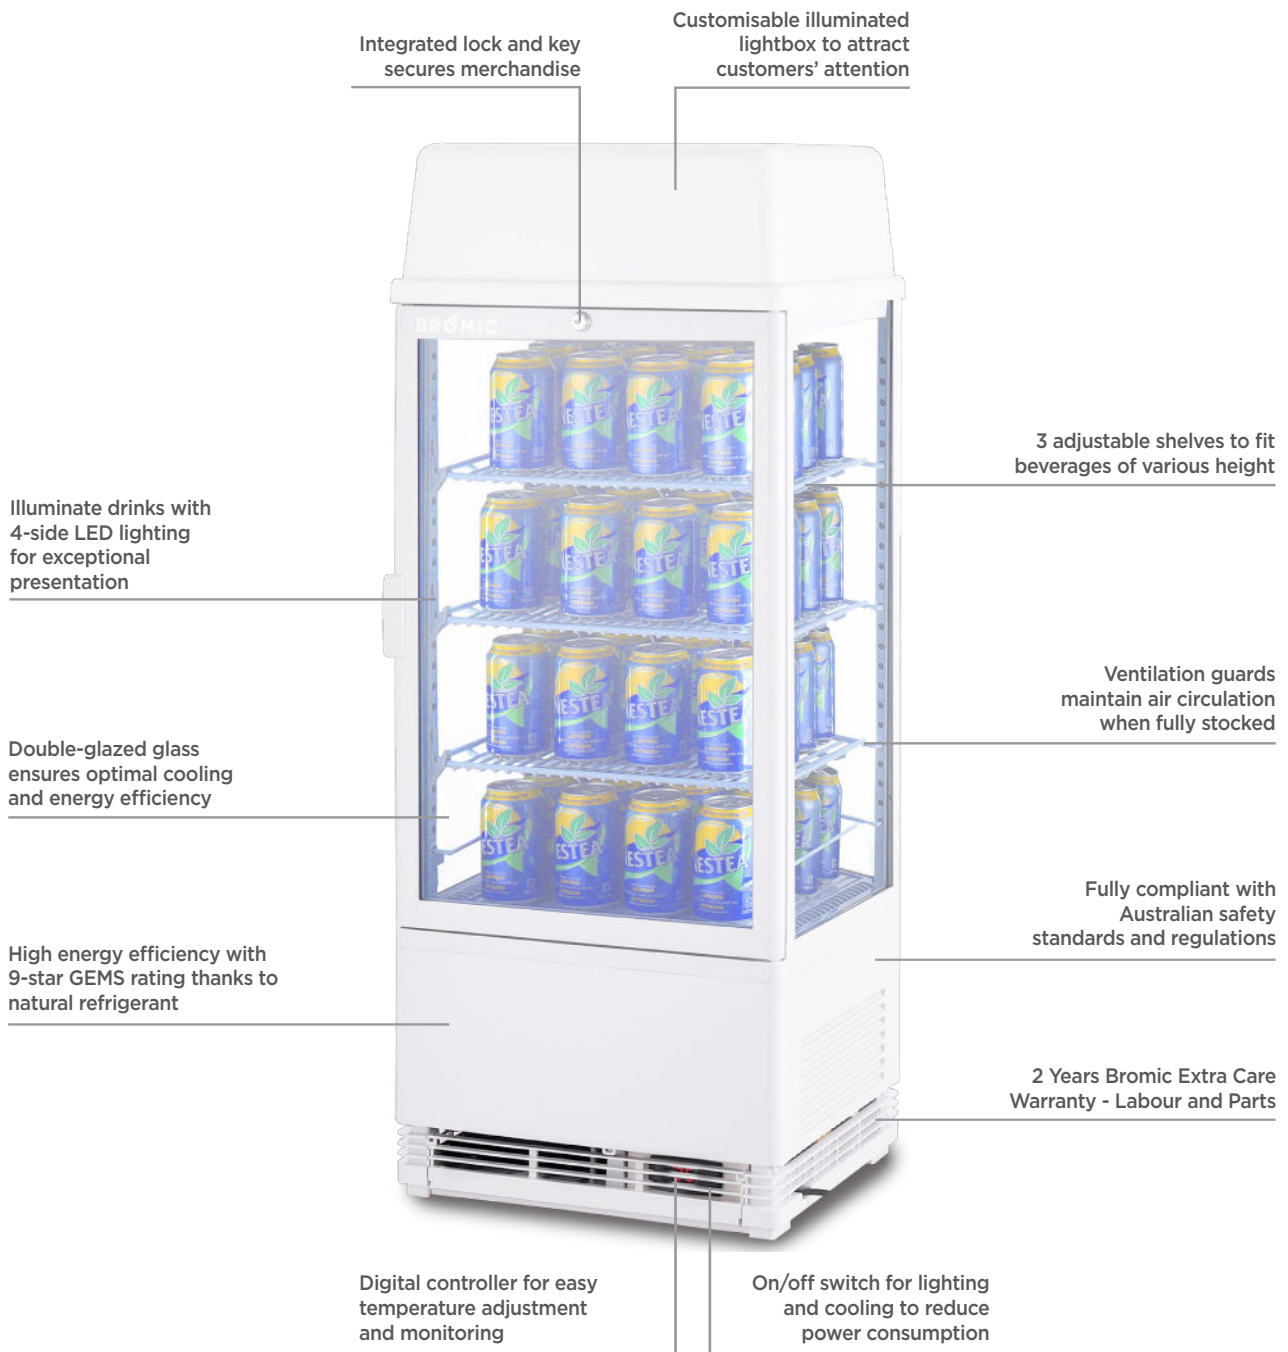

Countertopp Fridge 78L - 1 Door - Flat Glass

| Countertop Merchandisers

Countertop Fridge 78L - 1 Door - Flat Glass

| Countertop Merchandisers

SPECIFICATIONS	DIMENSIONS
-----------------------	-------------------