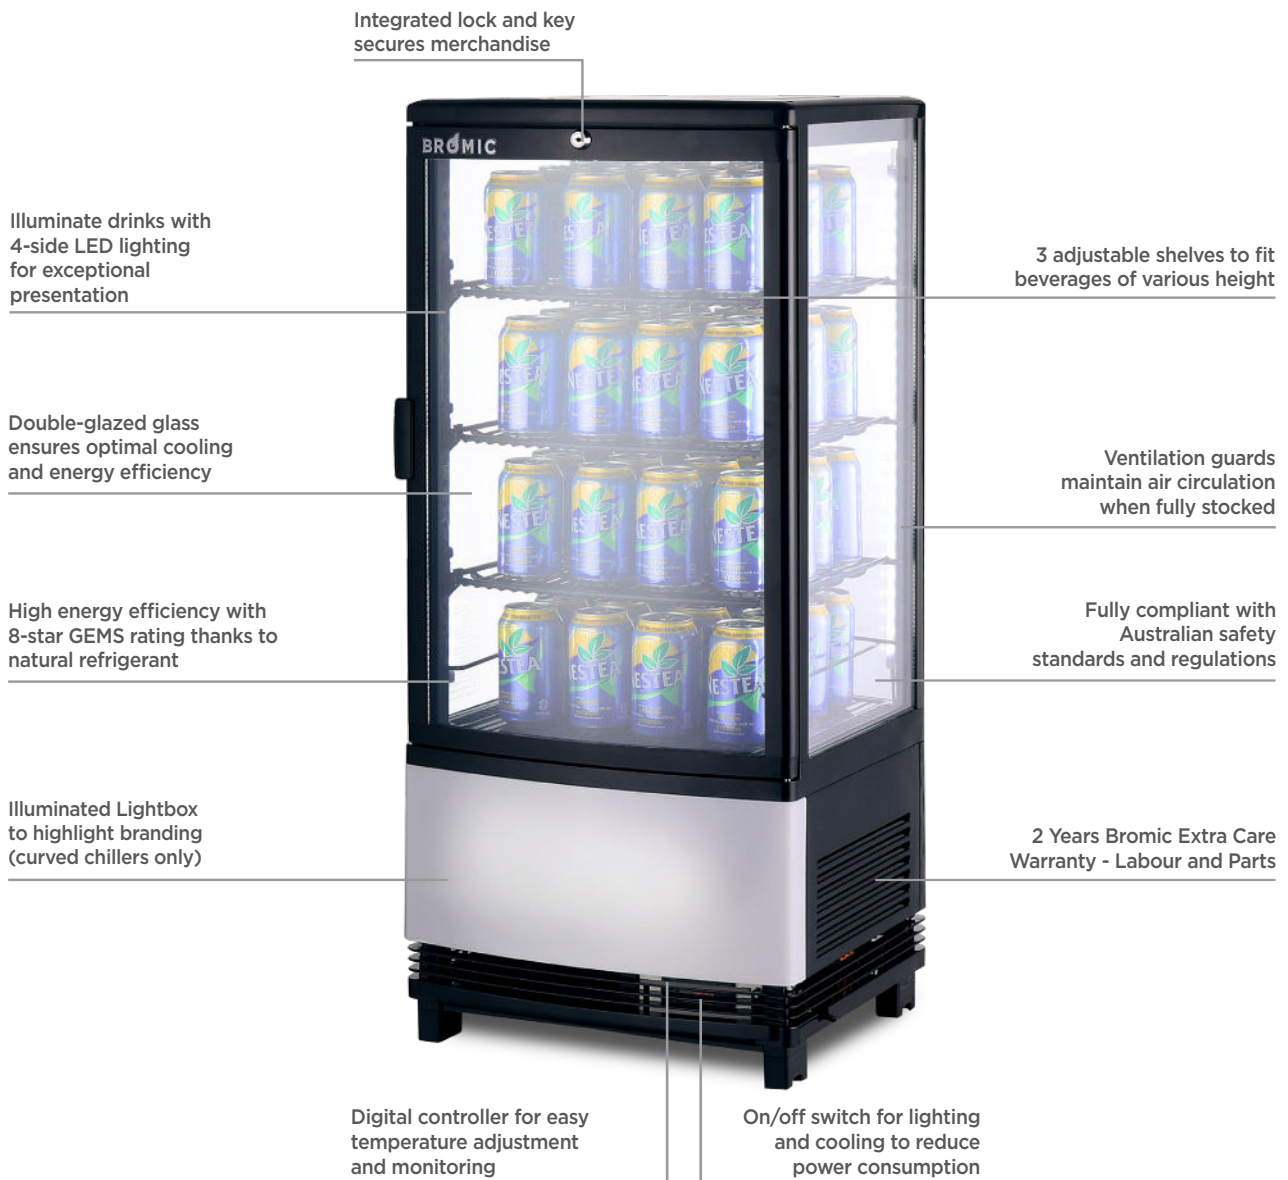

# Countertop Fridge 80L - 1 Door - Curved Glass Black

| Countertop Merchandisers

# Countertop Fridge 80L - 1 Door - Curved Glass Black

| Countertop Merchandisers

<b>SPECIFICATIONS</b>	<b>DIMENSIONS</b>
-----------------------	-------------------

<b>Part Number</b>	3735172-NR	<b>Colour</b>	Black	<b>External (mm)</b>
<b>Volume</b>	80L	<b>Internal Light</b>	LED	
<b>Unit Weight</b>	38.5kg	<b>Display Lightbox</b>	Yes	<b>Width</b> 425
<b>Packaged Weight</b>	43.5kg	<b>No. of Doors</b>	1	<b>Depth</b> 404
<b>Adjustable Temp. Range</b>	+2°C to +8°C	<b>Door Type</b>	Glass	<b>Height</b> 978
<b>Max. Ambient Temp. Range</b>	32°C	<b>Door Glass Type</b>	Double Glazed	
<b>Climate Class</b>	4H1	<b>Door Style</b>	Hinged	<b>Internal (mm)</b>
<b>Energy Consumption</b>	2.688kWh/24h	<b>Door Shape</b>	Curved	<b>Width</b> 367
<b>GEMS Star Rating</b>	8 Stars	<b>Door Swing Dimension</b>	425mm	<b>Depth</b> 306
<b>Refrigeration Capacity</b>	180W	<b>Total Depth of Door Open</b>	829mm	<b>Height</b> 635
<b>Refrigerant</b>	R600a	<b>Self-Closing Door</b>	No	
<b>Rated Current</b>	1.2A	<b>Door Lock</b>	Yes	<b>Packaged (mm)</b>
<b>Electrical Voltage</b>	220-240V	<b>No. of Shelf Tiers incl base</b>	4	<b>Width</b> 480
<b>Frequency</b>	50Hz	<b>Shelves Type</b>	Adjustable	<b>Depth</b> 450
<b>Power Supply</b>	Single Phase	<b>Temp. Controller</b>	Digital	<b>Height</b> 1035
<b>Power Plug</b>	1 x 10A	<b>Castors</b>	Feet Included	
<b>Plug Location</b>	Rear, Bottom Right	<b>Warranty</b>	2 Years, Parts & Labour Bromic Extra Care	