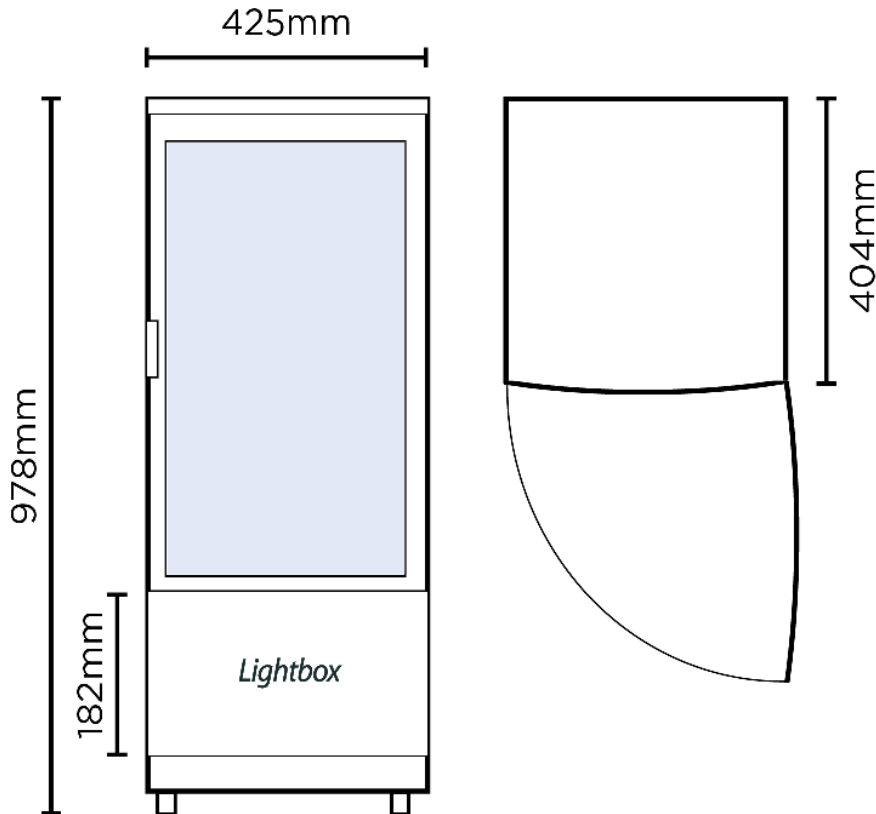

# Countertop Fridge 80L - 1 Door - Curved Glass Black

| Countertop Merchandisers

# Countertop Fridge 80L - 1 Door - Curved Glass Black

| Countertop Merchandisers

<b>SPECIFICATIONS</b>	<b>DIMENSIONS</b>
-----------------------	-------------------

<b>Part Number</b>	3735172-NR	<b>Colour</b>	Black	<b>External (mm)</b>
<b>Volume</b>	80L	<b>Internal Light</b>	LED	
<b>Unit Weight</b>	38.5kg	<b>Display Lightbox</b>	Yes	<b>Width</b> 425
<b>Packaged Weight</b>	43.5kg	<b>No. of Doors</b>	1	<b>Depth</b> 404
<b>Adjustable Temp. Range</b>	+2°C to +8°C	<b>Door Type</b>	Glass	<b>Height</b> 978
<b>Max. Ambient Temp. Range</b>	32°C	<b>Door Glass Type</b>	Double Glazed	
<b>Climate Class</b>	4H1	<b>Door Style</b>	Hinged	<b>Internal (mm)</b>
<b>Energy Consumption</b>	2.688kWh/24h	<b>Door Shape</b>	Curved	<b>Width</b> 367
<b>GEMS Star Rating</b>	8 Stars	<b>Door Swing Dimension</b>	425mm	<b>Depth</b> 306
<b>Refrigeration Capacity</b>	180W	<b>Total Depth of Door Open</b>	829mm	<b>Height</b> 635
<b>Refrigerant</b>	R600a	<b>Self-Closing Door</b>	No	
<b>Rated Current</b>	1.2A	<b>Door Lock</b>	Yes	<b>Packaged (mm)</b>
<b>Electrical Voltage</b>	220-240V	<b>No. of Shelf Tiers incl base</b>	4	<b>Width</b> 480
<b>Frequency</b>	50Hz	<b>Shelves Type</b>	Adjustable	<b>Depth</b> 450
<b>Power Supply</b>	Single Phase	<b>Temp. Controller</b>	Digital	<b>Height</b> 1035
<b>Power Plug</b>	1 x 10A	<b>Castors</b>	Feet Included	
<b>Plug Location</b>	Rear, Bottom Right	<b>Warranty</b>	2 Years, Parts & Labour Bromic Extra Care	