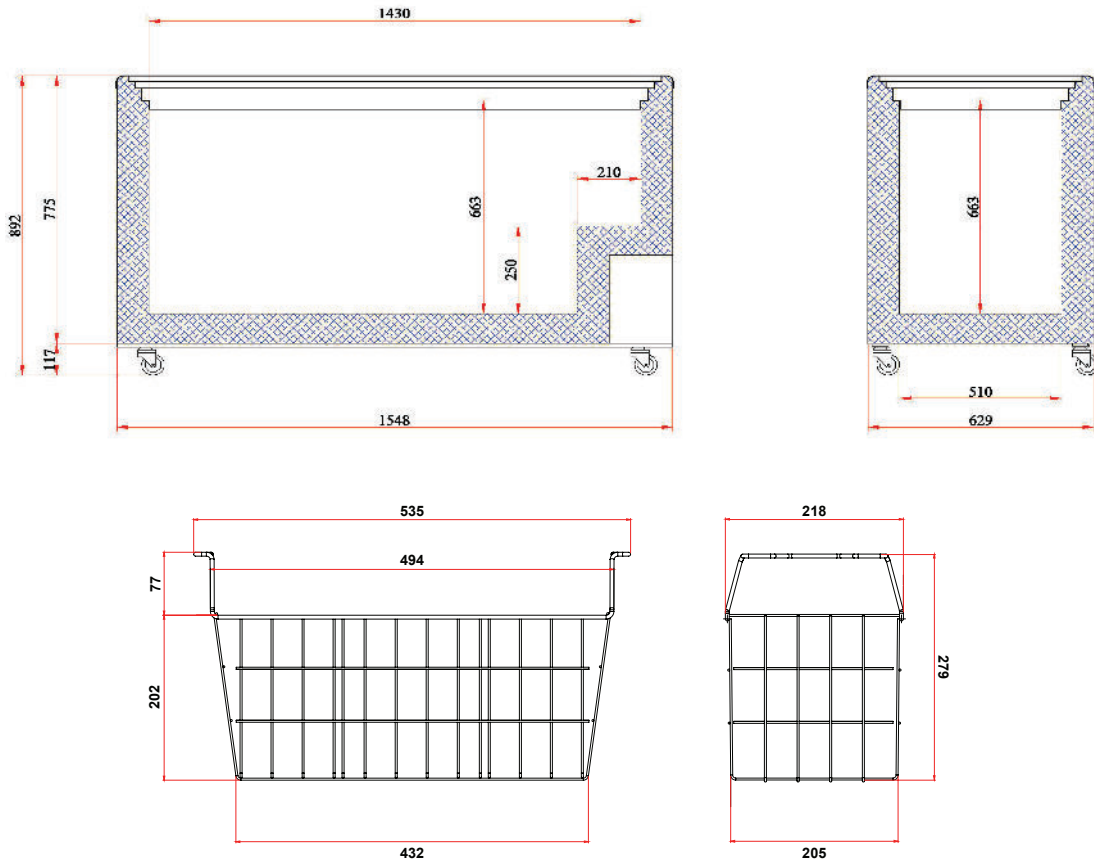

Display Chest Freezer 491L - Flat Glass Top

| Chest Freezers

Display Chest Freezer 491L - Flat Glass Top

| Chest Freezers

SPECIFICATIONS DIMENSIONS

Model Number	CF0500FTFG-NR	Plug Plug	1 x 10A	External (mm)
Part Number	3735304-NR	Plug Location	Rear, bottom right	Width 1548
Volume	491L	Cord Length	2m	Depth 629
Unit Weight	101kg	Colour	White	Height 892
Packaged Weight	106kg	Internal Light	No	Internal (mm)
Adjustable Temp. Range	-22°C to -12°C	No. of Lids	2	Width 1430
Max. Ambient Temp.	35°C	Lid Type	Glass	Depth 510
Climate Class	4L1	Lid Shape	Flat	Height 663
Energy Consumption	3.76kWh/24h	Lid Style	Sliding	Packaged (mm)
GEMS Star Rating	6 Stars	Lid Lock	Yes	Width 1585
Refrigeration Capacity	400W	No. of Baskets	6	Depth 680
Refrigerant	R290	Basket Dimensions	205(w) x 432(d) x 202(h) mm	Height 950
Air Circulation	Static	Defrost System	Manual	
Rated Current	1.08A	Temp. Controller	Analogue controller, digital display	
Electrical Voltage	220-240V	Castors	Yes	
Frequency	50Hz	Warranty	2 Years Bromic Extra Care Warranty - Labour and Parts	
Power Supply	Single Phase			