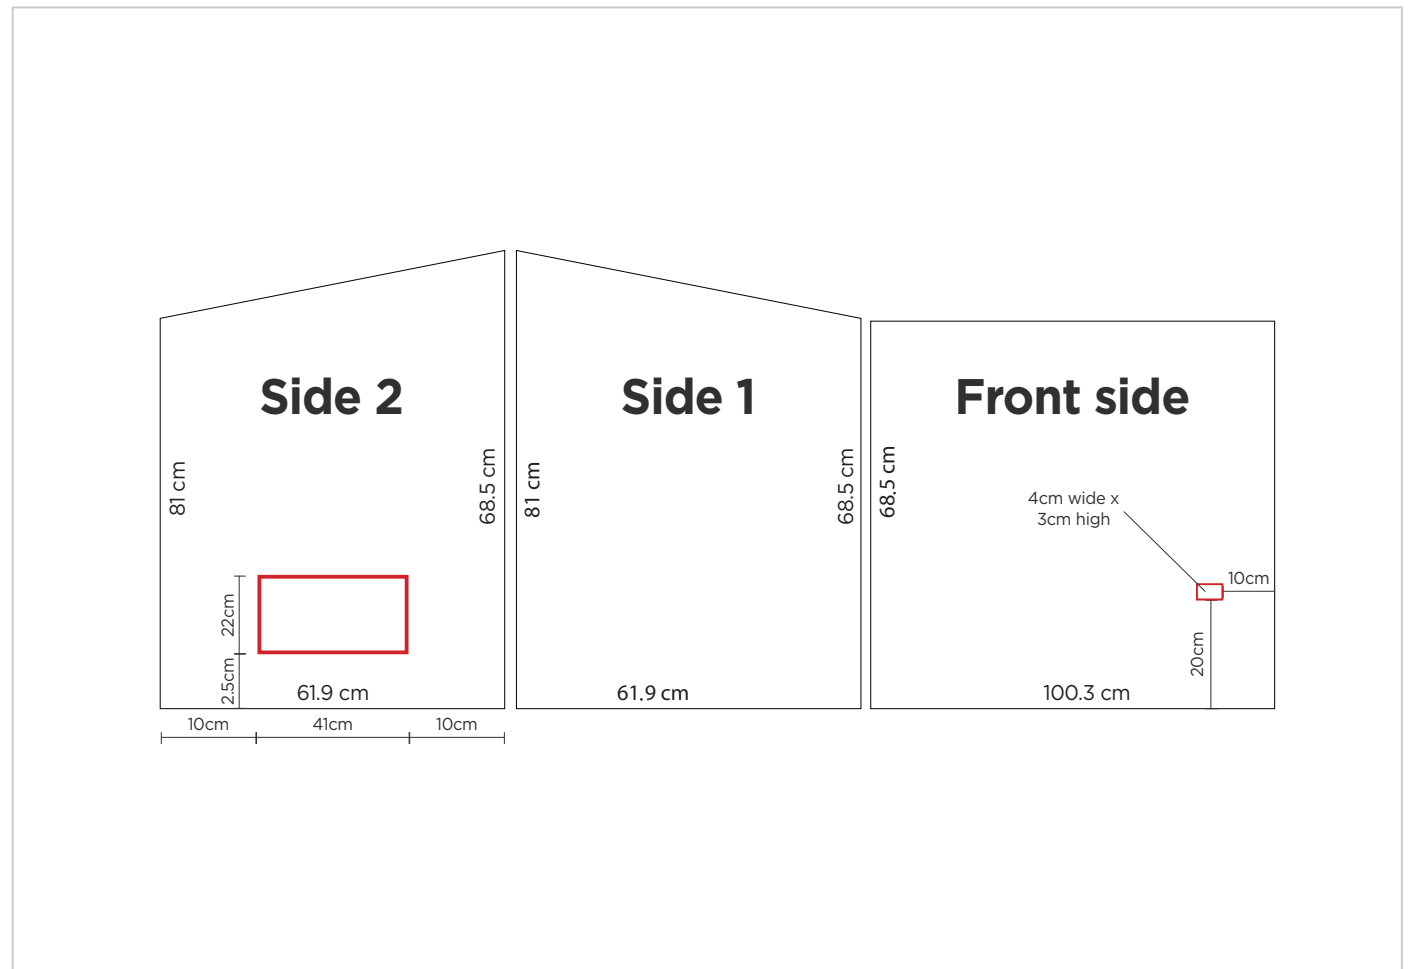

CF0300ATCG-NR
3735302-NR

Please note, decal area is 5mm smaller than actual surface area to avoid additional trimming.