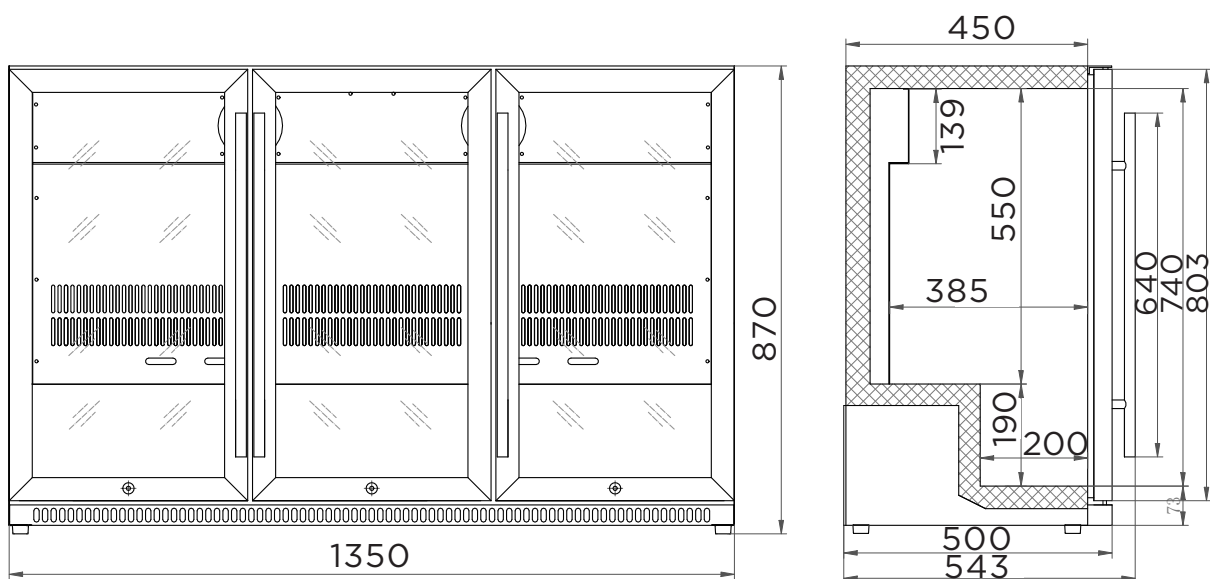

Back Bar Fridge 307L - 3 Doors - Hinged

| Bar Fridge & Freezers

Back Bar Fridge 307L - 3 Doors - Hinged

| Bar Fridge & Freezers

SPECIFICATIONS DIMENSIONS

Model Number	BB0330GD-NR-1	Colour	Black	External (mm)
Part Number	3736073-1	Internal Light	LED	
Volume	307L	No. of Doors	3	
Unit Weight	90kg	Door Type	Glass	Width 1350
Packaged Weight	95kg	Door Glass Type	Double Glazed	Depth 543
Adjustable Temp. Range	+1 to +10°C	Door Style	Hinged	Height 870
Max. Ambient Temp.	38°C	Door Swing Dimension	444mm	Internal (mm)
Climate Class	3M1	Total Depth of Door Open	933mm	
Energy Consumption	3.58kWh/24h	Self-Closing Door	Yes	
GEMS Star Rating	3 stars	Door Lock	Yes	Width 1265
Refrigeration Capacity	408W	No. of Shelf Tiers inc Base	3	Depth 385
Refrigerant	R600	Shelf Type	Adjustable	Height 740
Rated Current	2.1A	Shelves Dimensions	370(w) x 326(d) mm	Packaged (mm)
Electrical Voltage	220-240V	Temp. Controller	Digital	
Frequency	50Hz	Castors	No, adjustable feet	
Power Supply	Single Phase	Warranty	2 Years Parts & Labour	Width 1395
Power Plug	1 x 10A		Bromic Extra Care	Depth 564
Plug Location	Rear, bottom			Height 895